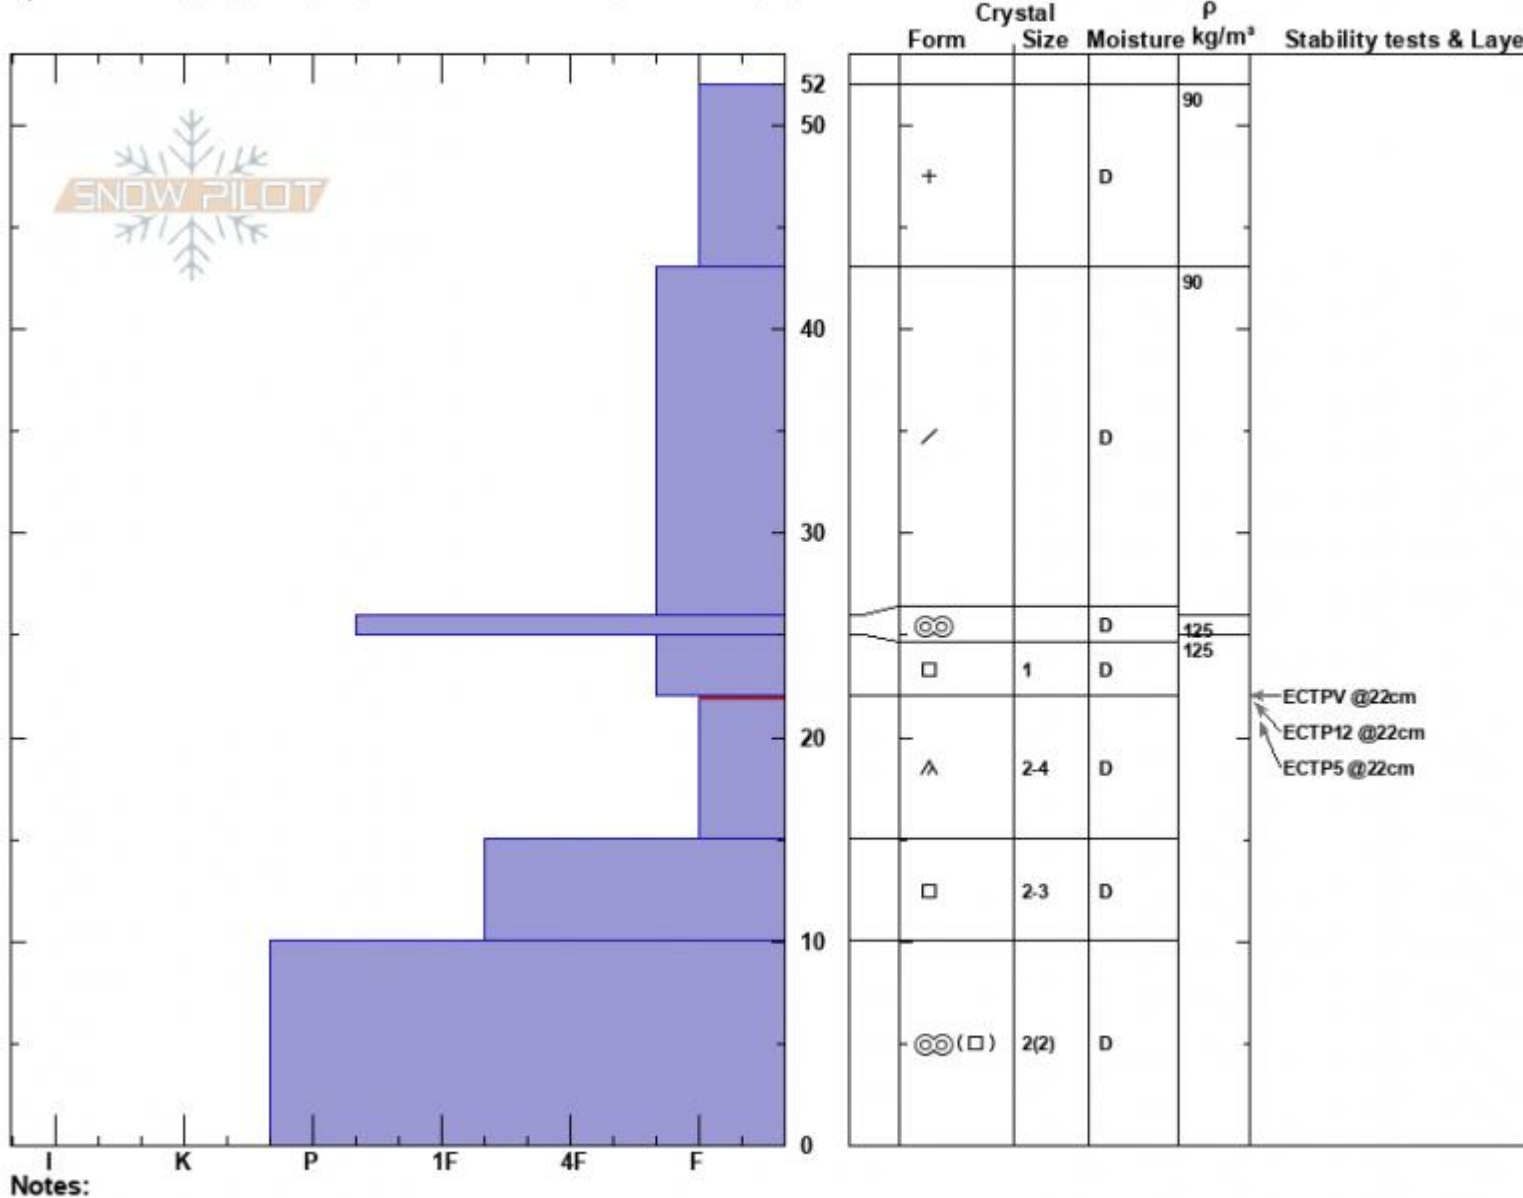

Beehive Basin
 Madison Range-N
 MT
 Elevation: 8700 ft
 Aspect: 220°

Doug Chabot-Admin
 12/10/2023 - 11:00am
 Co-ord: 45.32891N, -111.38644W
 Slope Angle: 20°
 Wind Loading: no

Stability: Poor
 Air Temperature: -3°C
 Sky Cover: OVC
 Precipitation: NO
 Wind: Calm

HS:52
 Layer Notes:
 22-15cm: Problematic layer

Specifics: Collapsing, widespread; Recent avalanche activity on similar slopes; Recent avalanche activity on different slopes

Advisory Region
 Northern Madison
 Longitude
 -111.39W
 Latitude
 45.34N