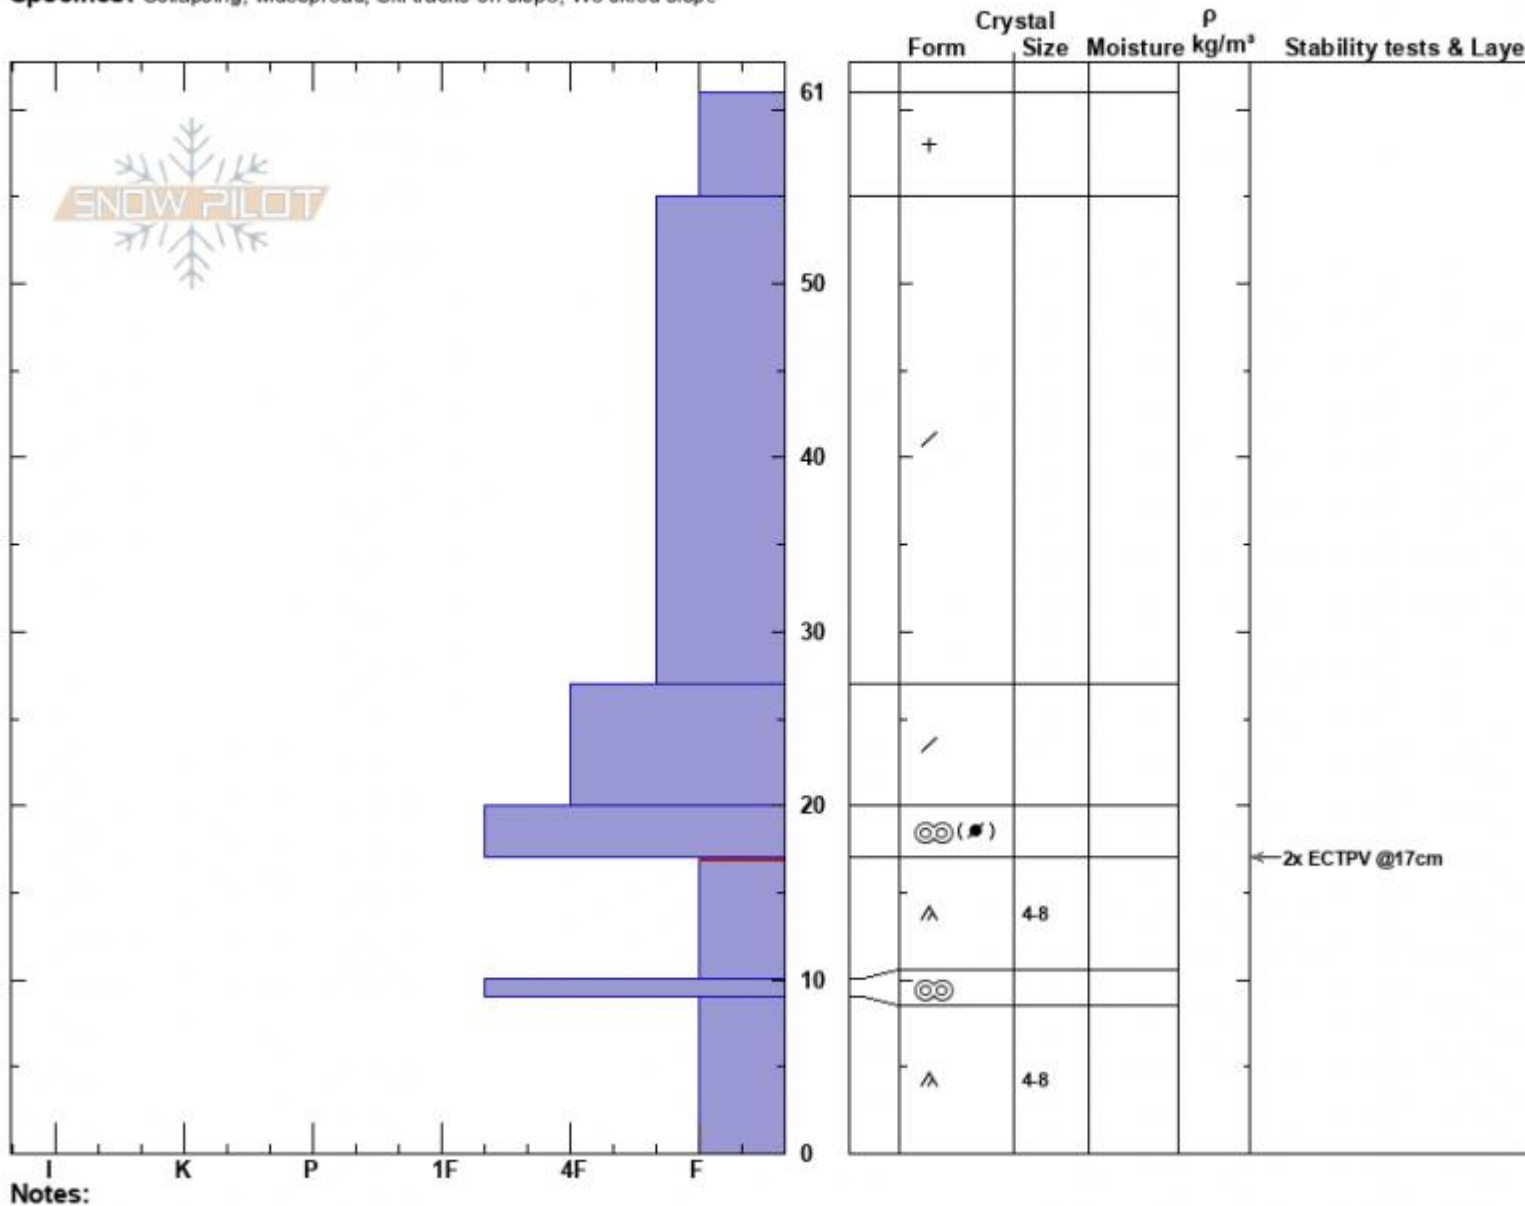

Fingers Meadow  
 Bridger Range  
 MT  
 Elevation: 8100 ft  
 Aspect: 100°  
 Specifics: Collapsing, widespread; Ski tracks on slope; We skied slope

Ian Hoyer  
 12/12/2023 - 11:00am  
 Co-ord: 45.80598N, -110.92829W  
 Slope Angle: 35°  
 Wind Loading: no

Stability: Poor  
 Air Temperature:  
 Sky Cover: BKN  
 Precipitation: NO  
 Wind: Calm

HS:61  
 PF:55 17-10cm:Problematic layer  
 PS:35

Advisory Region  
 Bridger Range  
 Longitude  
 -110.92W  
 Latitude  
 45.82N  
 Bridger Range, 2023-12-12