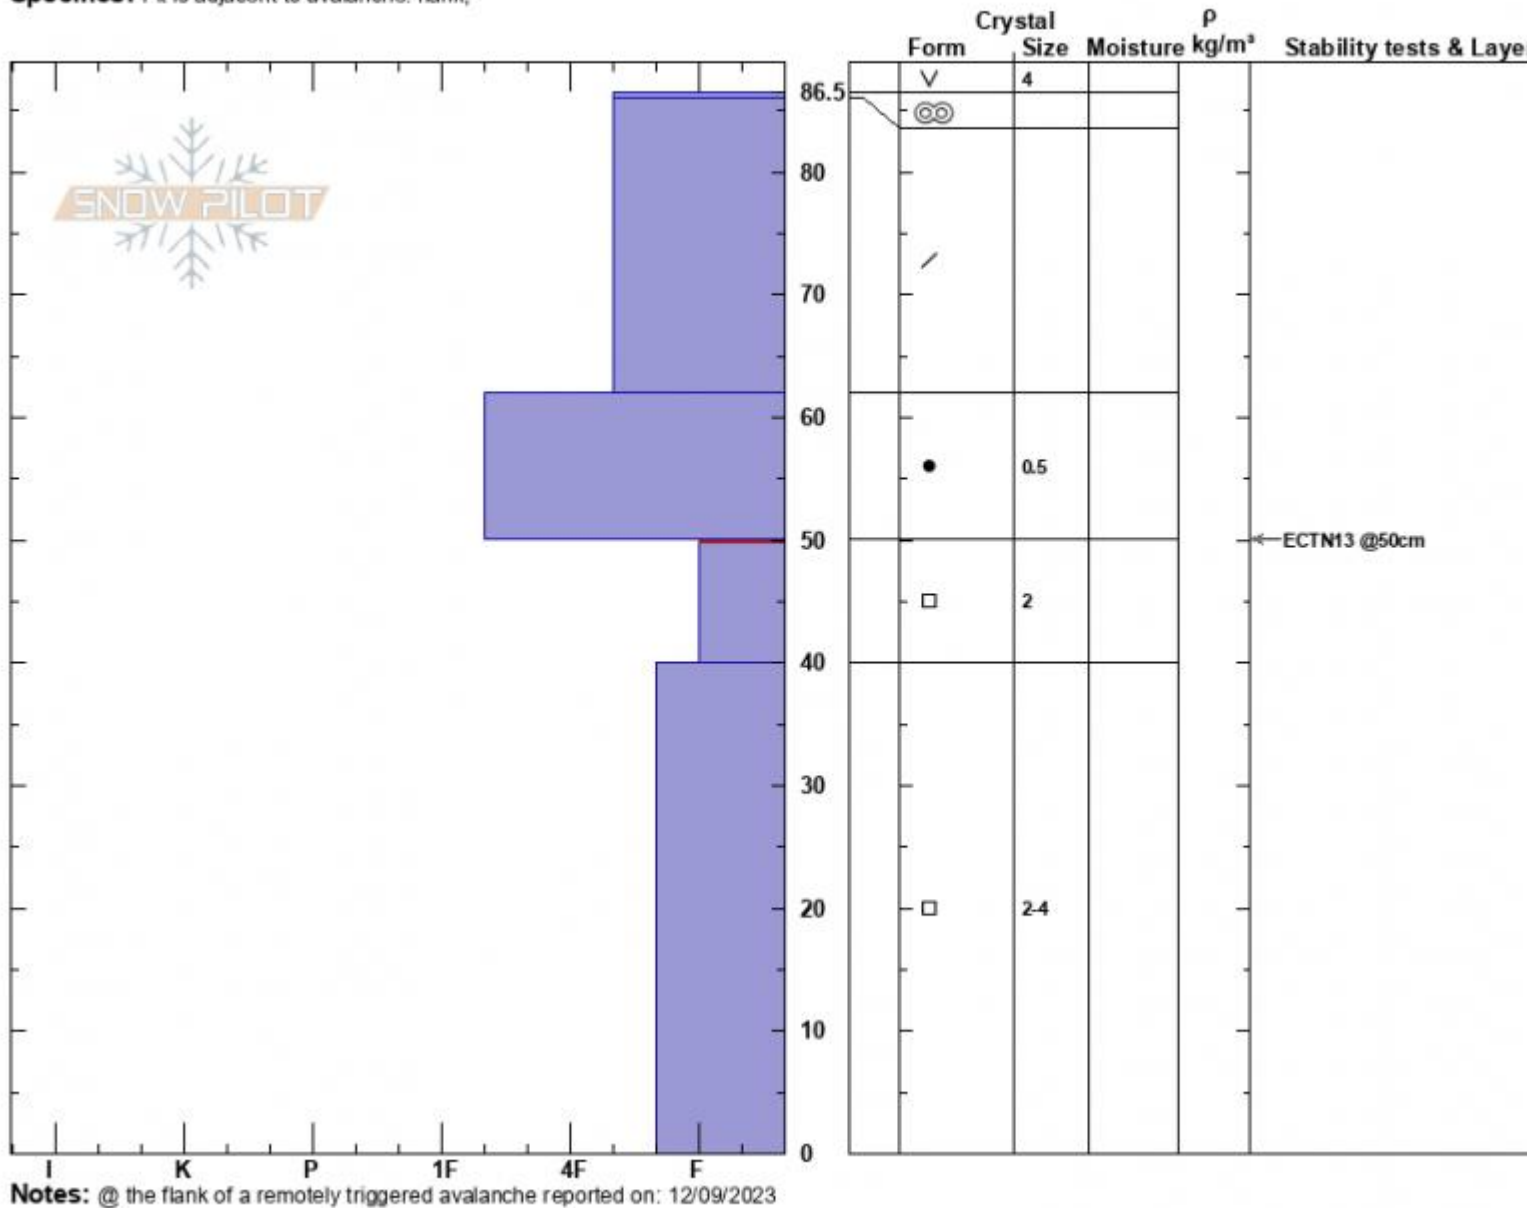

Tepee Basin Avalanche
 Madison Range-S
 MT
Elevation: 9260 ft
Aspect: 20°
Specifics: Pit is adjacent to avalanche: flank;

Zach Peterson
 12/13/2023 - 11:45am
Co-ord: 44.90382N, -111.19498W
Slope Angle: 32°
Wind Loading:

Stability: Fair
Air Temperature:
Sky Cover: CLR
Precipitation: NO
Wind: Calm

HS:86.5 **Layer Notes:**
 50-40cm: Problematic layer

Advisory Region
 Southern Madison
 Longitude
 -111.19W
 Latitude
 44.90N

Forecast link: [GNFAC Avalanche Forecast for Thu Dec 14, 2023](#)
 Southern Madison, 2023-12-13