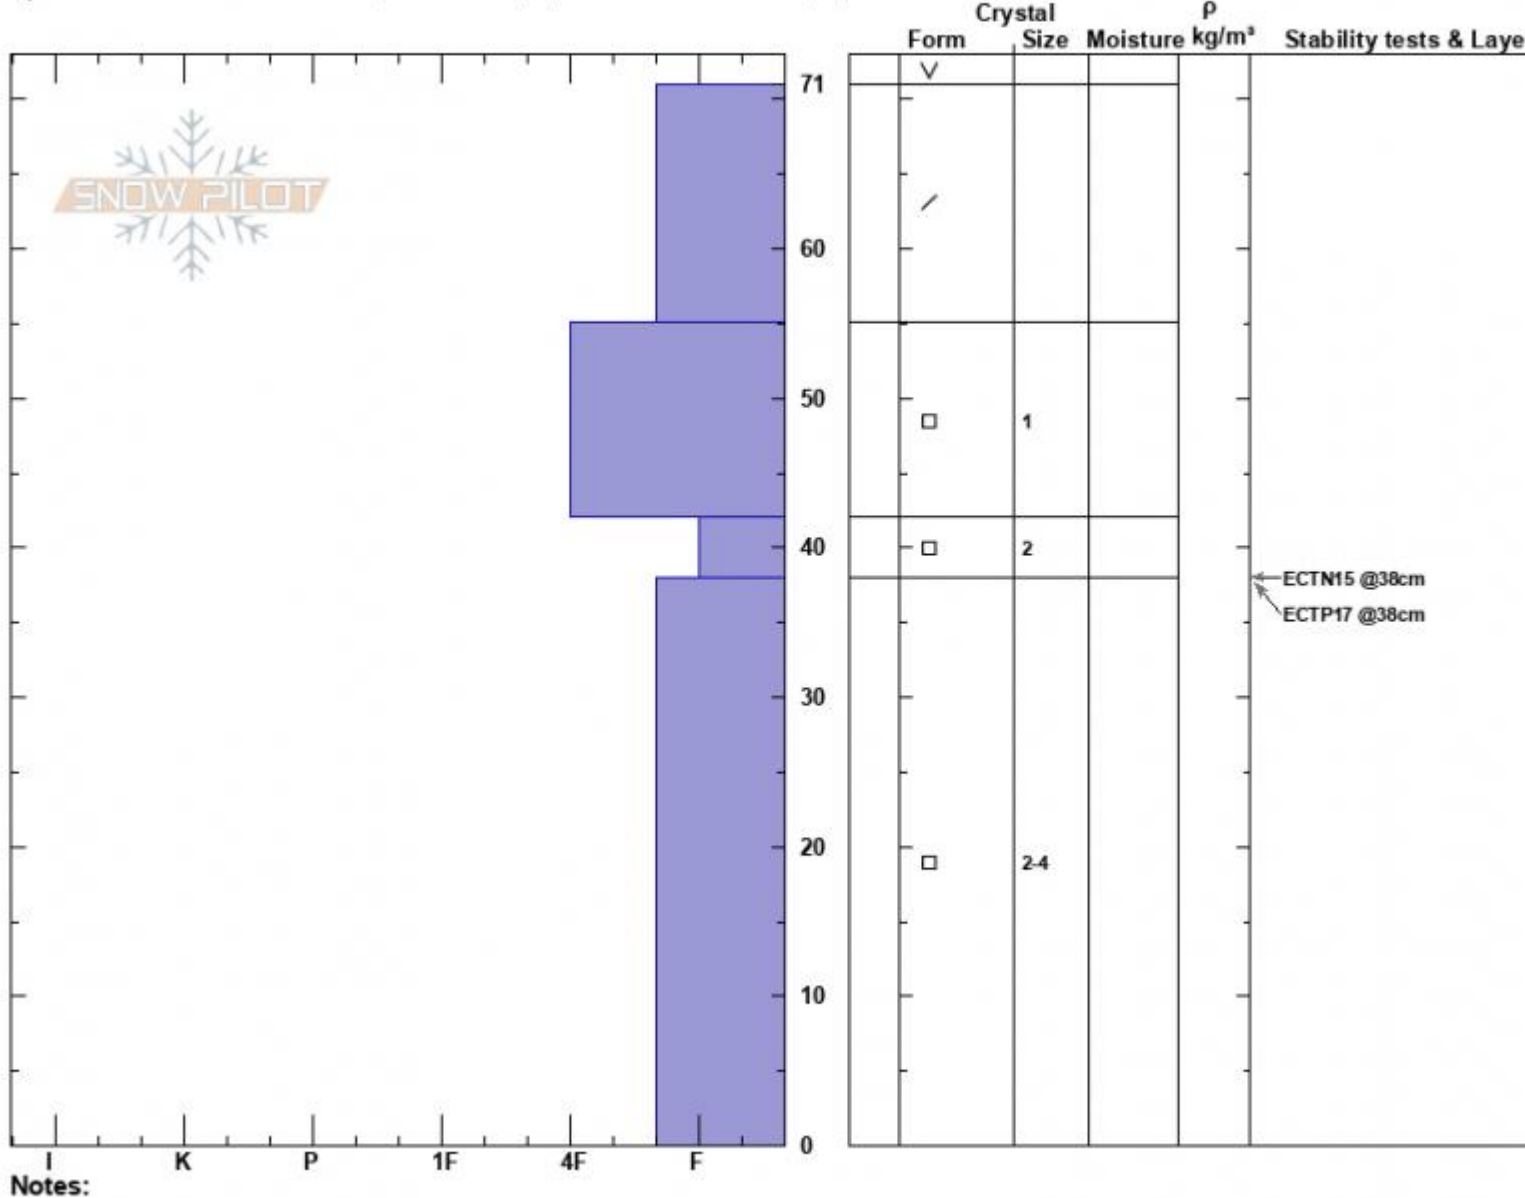

2nd Yellowmule  
 Madison Range-N  
 MT

Elevation: 9400 ft  
 Aspect: 30°

Specifics: Recent avalanche activity on similar slopes; Snowmobile tracks on slope; We snowmobiled slope

Ian Hoyer  
 12/19/2023 - 11:00am  
 Co-ord: 45.17713N, -111.40059W  
 Slope Angle: 25°  
 Wind Loading:

Stability: Fair  
 Air Temperature:  
 Sky Cover: BKN  
 Precipitation: NO  
 Wind: Calm

HS:71  
 PF:65  
 Layer Notes:  
 42-38cm: Problematic layer

Advisory Region  
 Northern Madison  
 Longitude  
 -111.38W  
 Latitude  
 45.17N  
 Northern Madison, 2023-12-19