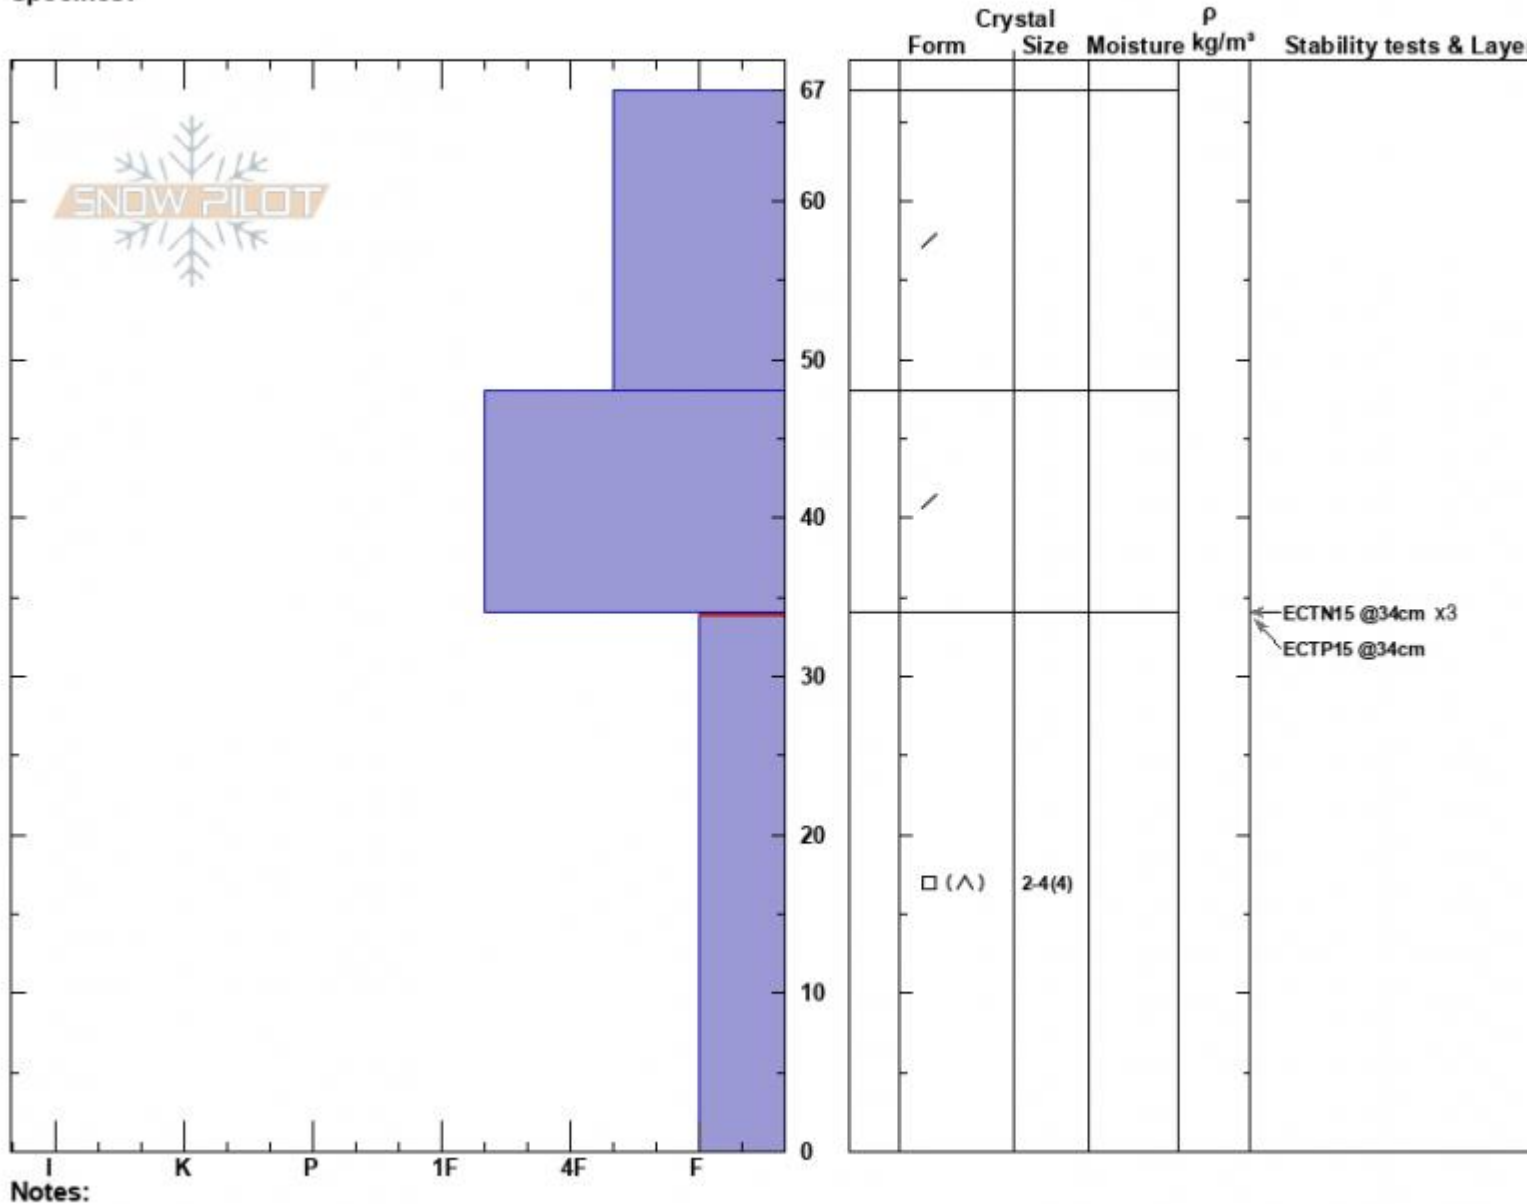

Miller Ridge
 Beartooths
 MT
 Elevation: 9700 ft
 Aspect: 66°
 Specifics:

Zach Peterson
 12/21/2023 - 11:00am
 Co-ord: 45.03583N, -109.95306W
 Slope Angle: 25°
 Wind Loading: no

Stability: Fair
 Air Temperature:
 Sky Cover: OVC
 Precipitation: S-1
 Wind:

HS:67 **Layer Notes:**
 34-0cm: Problematic layer

Advisory Region
 Cooke City
 Longitude
 -109.97W
 Latitude
 45.04N
 Cooke City, 2023-12-21