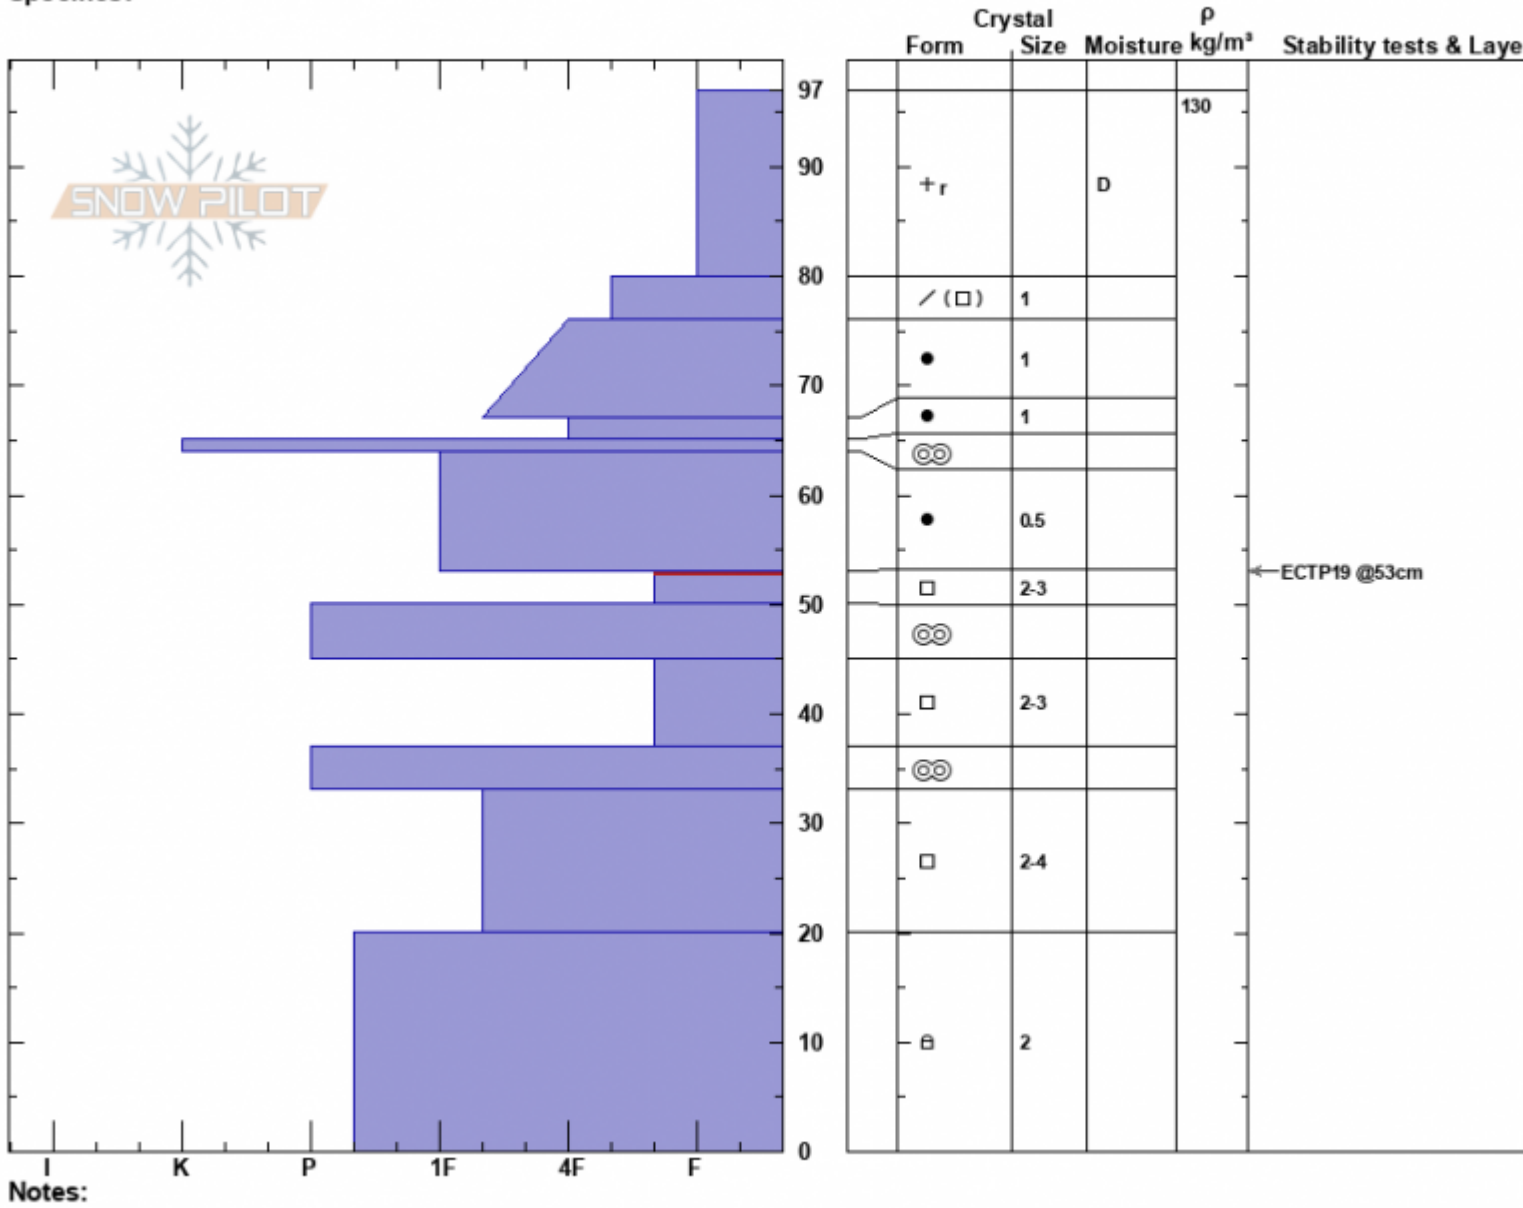

Sawtellr Rd Switchback  
 Centennial Range  
 MT  
 Elevation: 9100 ft  
 Aspect: 220°  
 Specifics:

Doug Chabot-Admin  
 12/23/2023 - 12:20pm  
 Co-ord: 44.55951N, -111.44660W  
 Slope Angle: 15°  
 Wind Loading: no

Stability: Fair  
 Air Temperature:  
 Sky Cover: OVC  
 Precipitation: S-1  
 Wind: NW Moderate

HS:97  
 Layer Notes:  
 53-50cm: Problematic layer

Notes:  
 Advisory Region  
 Island Park  
 Longitude  
 -111.44W  
 Latitude  
 44.56N  
 Island Park, 2023-12-25