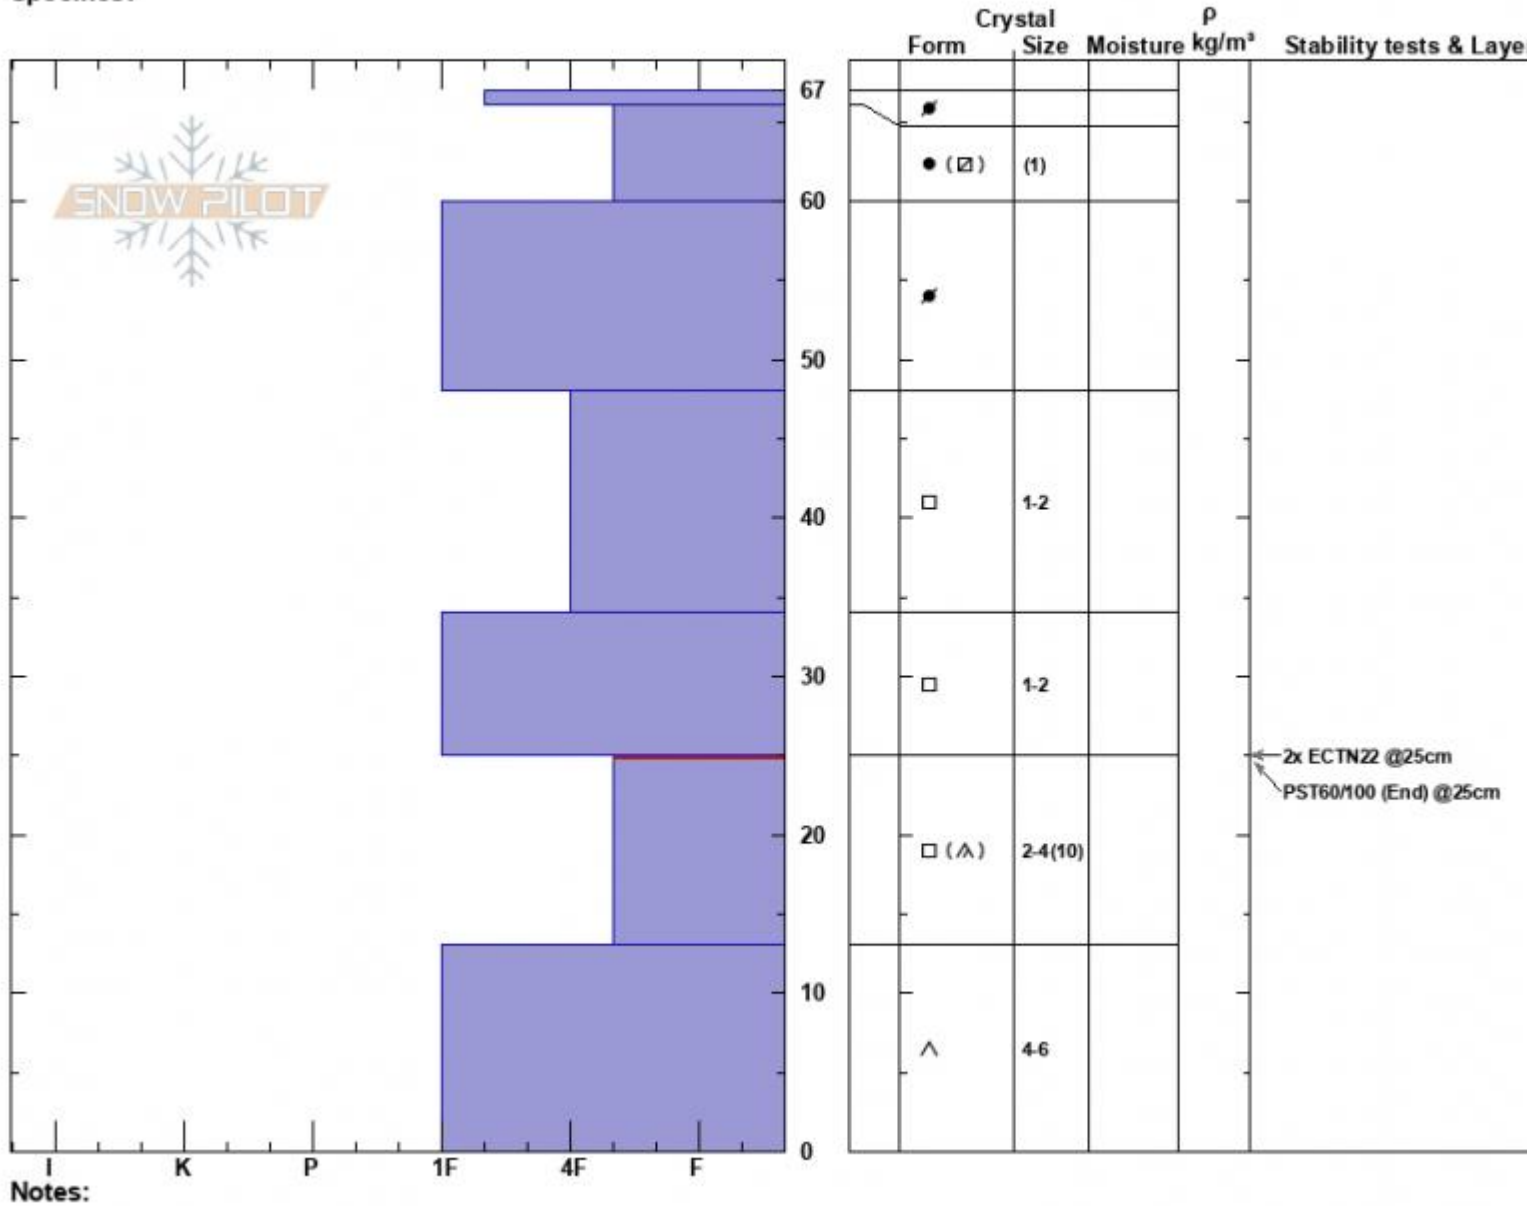

Cedar Shoulder
 Madison Range-N
 MT
 Elevation: 9430 ft
 Aspect: 10°
 Specifics:

Dave Zinn
 01/04/2024 - 1:00pm
 Co-ord: 45.22519N, -111.49403W
 Slope Angle: 26°
 Wind Loading: previous

Stability: Good
 Air Temperature:
 Sky Cover: OVC
 Precipitation: S-1
 Wind: SW Light Breeze

HS:67
 PF:50
 Layer Notes:
 25-13cm:Problematic layer

Advisory Region
 Northern Madison
 Longitude
 -111.51W
 Latitude
 45.23N
 Northern Madison, 2024-01-04