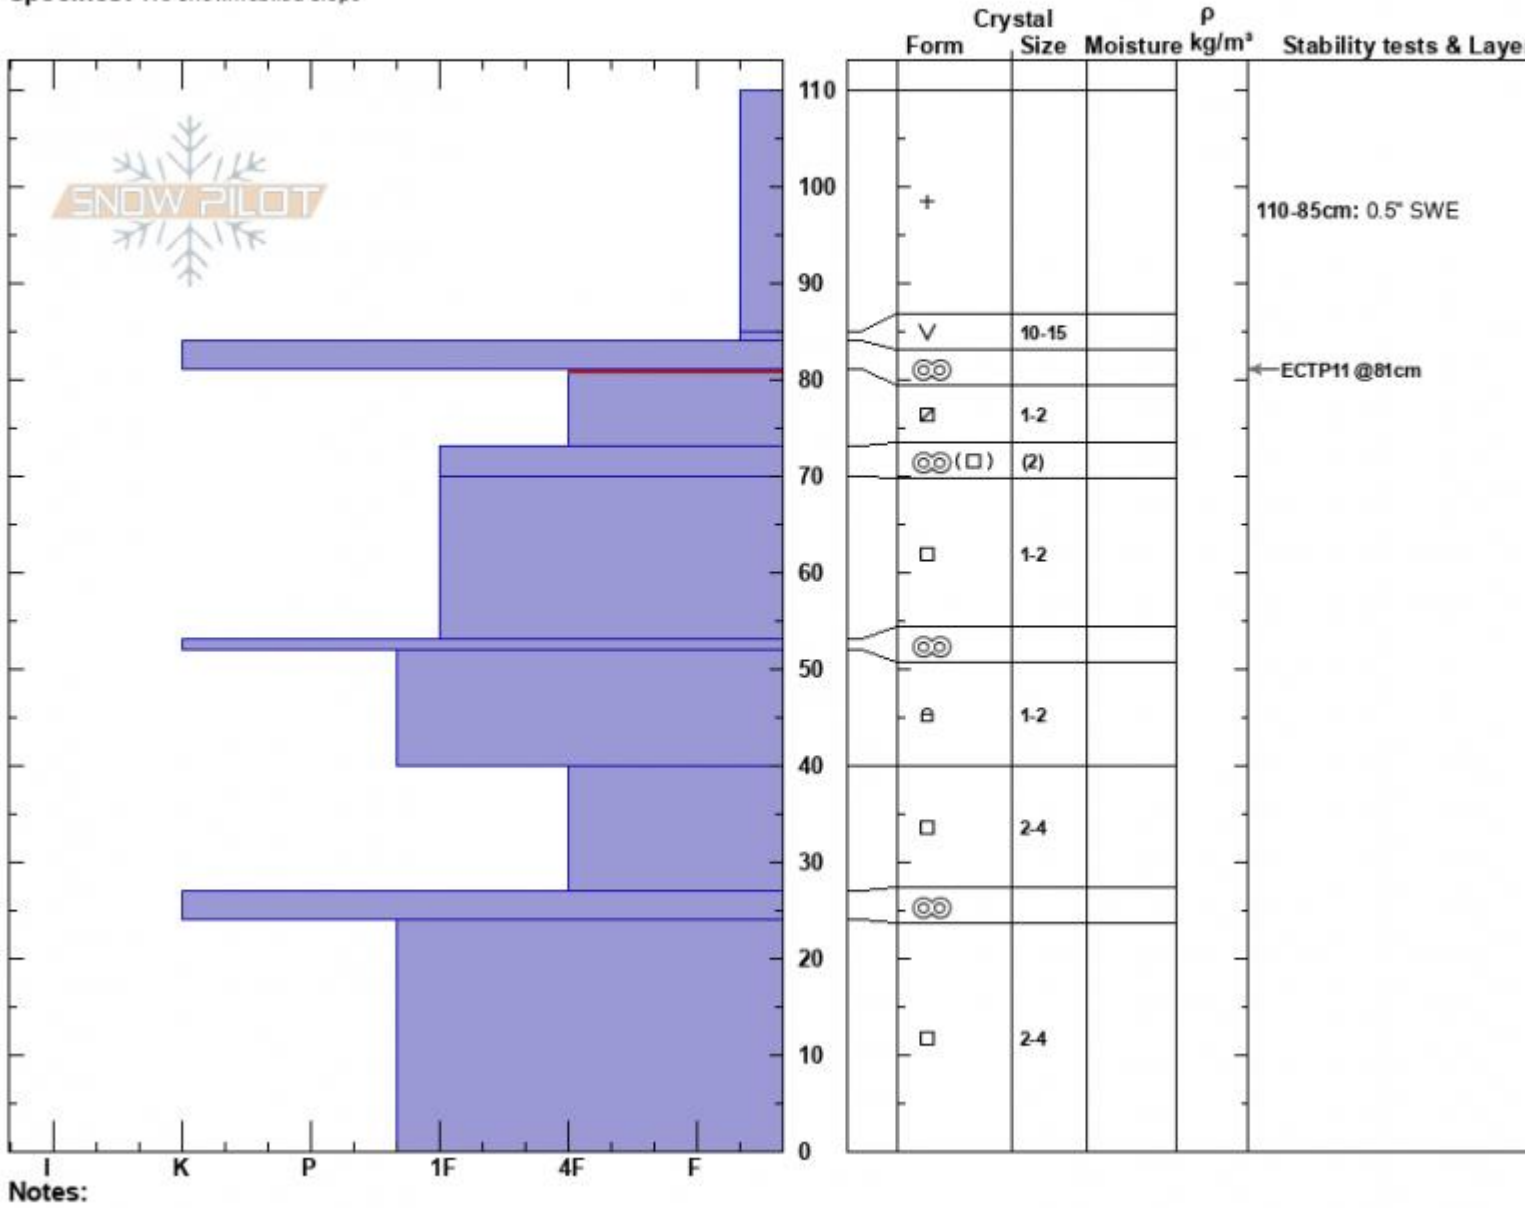

East Hotel Creek  
 Centennial Range  
 ID  
 Elevation: 8500 ft  
 Aspect: 180°  
 Specifics: We snowmobiled slope

Ian Hoyer  
 01/07/2024 - 3:00pm  
 Co-ord: 44.52691N, -111.45581W  
 Slope Angle: 20°  
 Wind Loading: no

Stability: Fair  
 Air Temperature:  
 Sky Cover: SCT  
 Precipitation: S-1  
 Wind: S Light Breeze

HS:110  
 PF:60  
 Layer Notes:  
 110-85cm: 0.5° SWE  
 81-73cm: Problematic layer

Advisory Region  
 Island Park  
 Longitude  
 -111.47W  
 Latitude  
 44.53N  
 Island Park, 2024-01-07