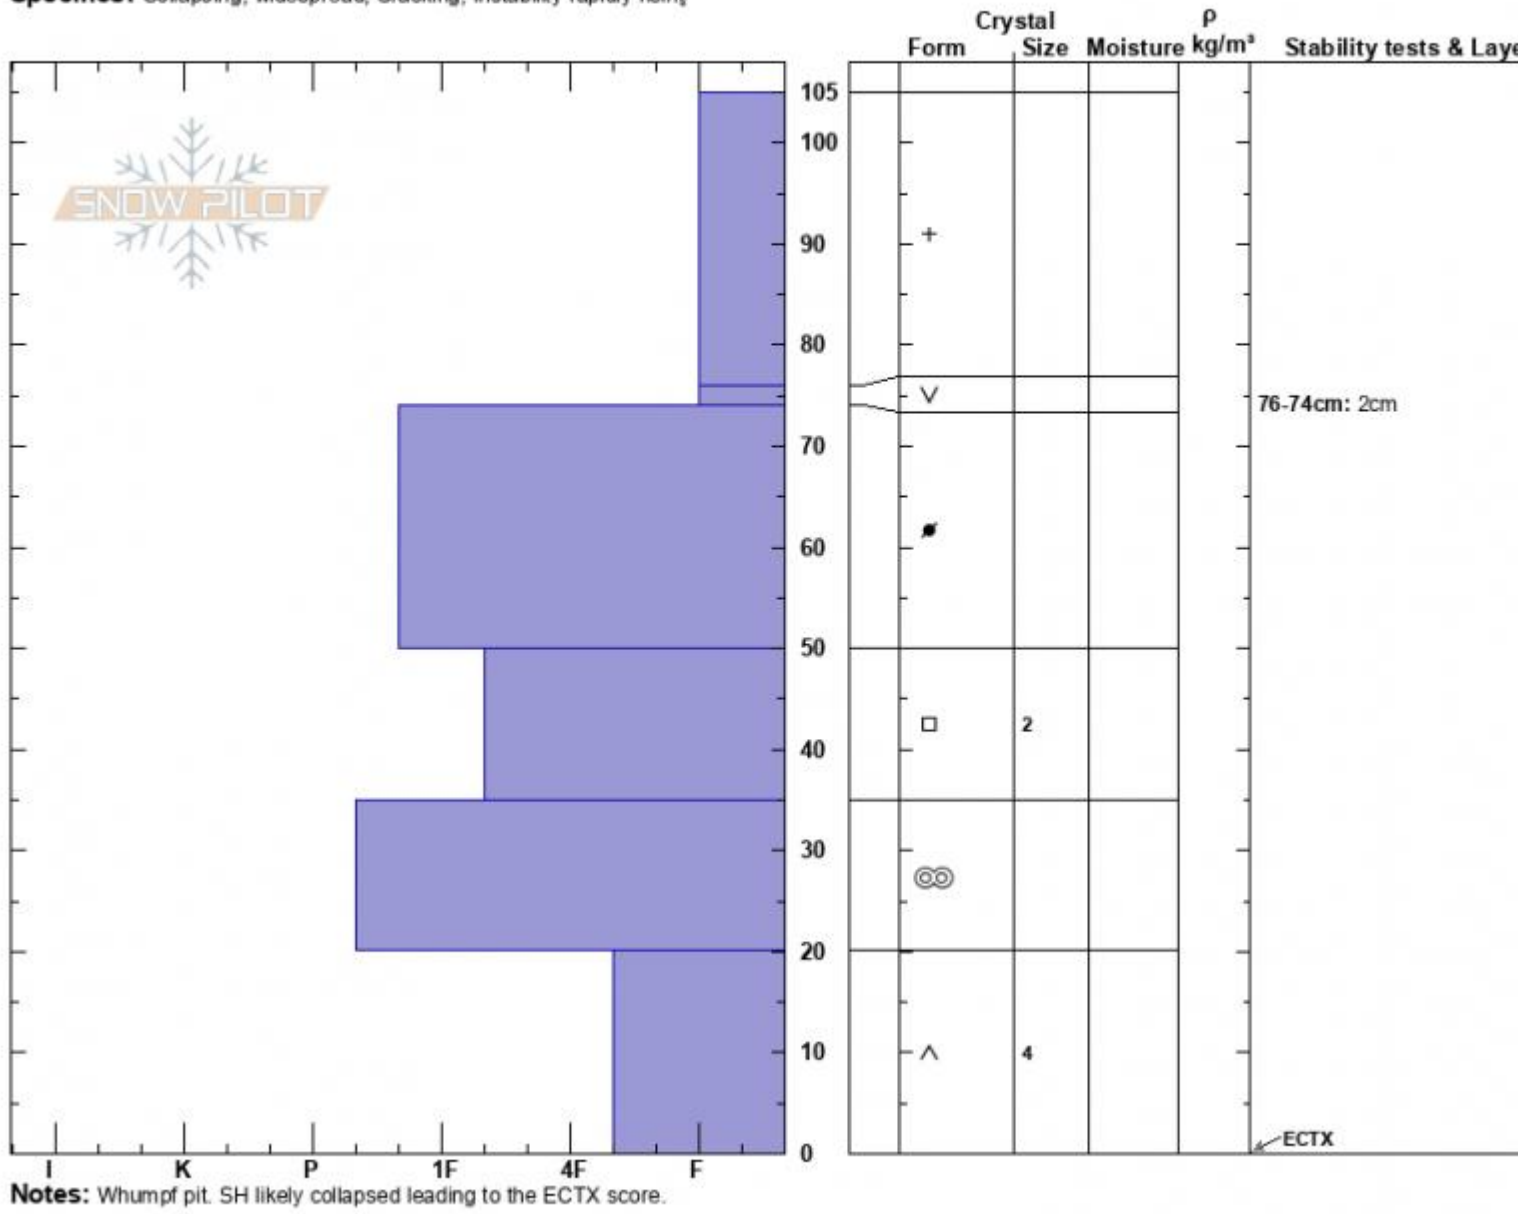

S End Lionhead Ridge  
 Lionhead Range  
 MT  
 Elevation: 8600 ft  
 Aspect: 23°  
 Specifics: Collapsing, widespread; Cracking; Instability rapidly rising

Zach Peterson  
 01/09/2024 - 12:00pm  
 Co-ord: 44.71752N, -111.30537W  
 Slope Angle: 28°  
 Wind Loading: previous

Stability: Very Poor  
 Air Temperature:  
 Sky Cover: OVC  
 Precipitation: S2  
 Wind: W Moderate

HS:105  
 PF:105  
 Layer Notes:  
 76-74cm: 2cm  
 76-74cm: Problematic layer

Advisory Region  
 Lionhead Range  
 Longitude  
 -111.32W

Latitude

44.71N

Lionhead Range, 2024-01-09