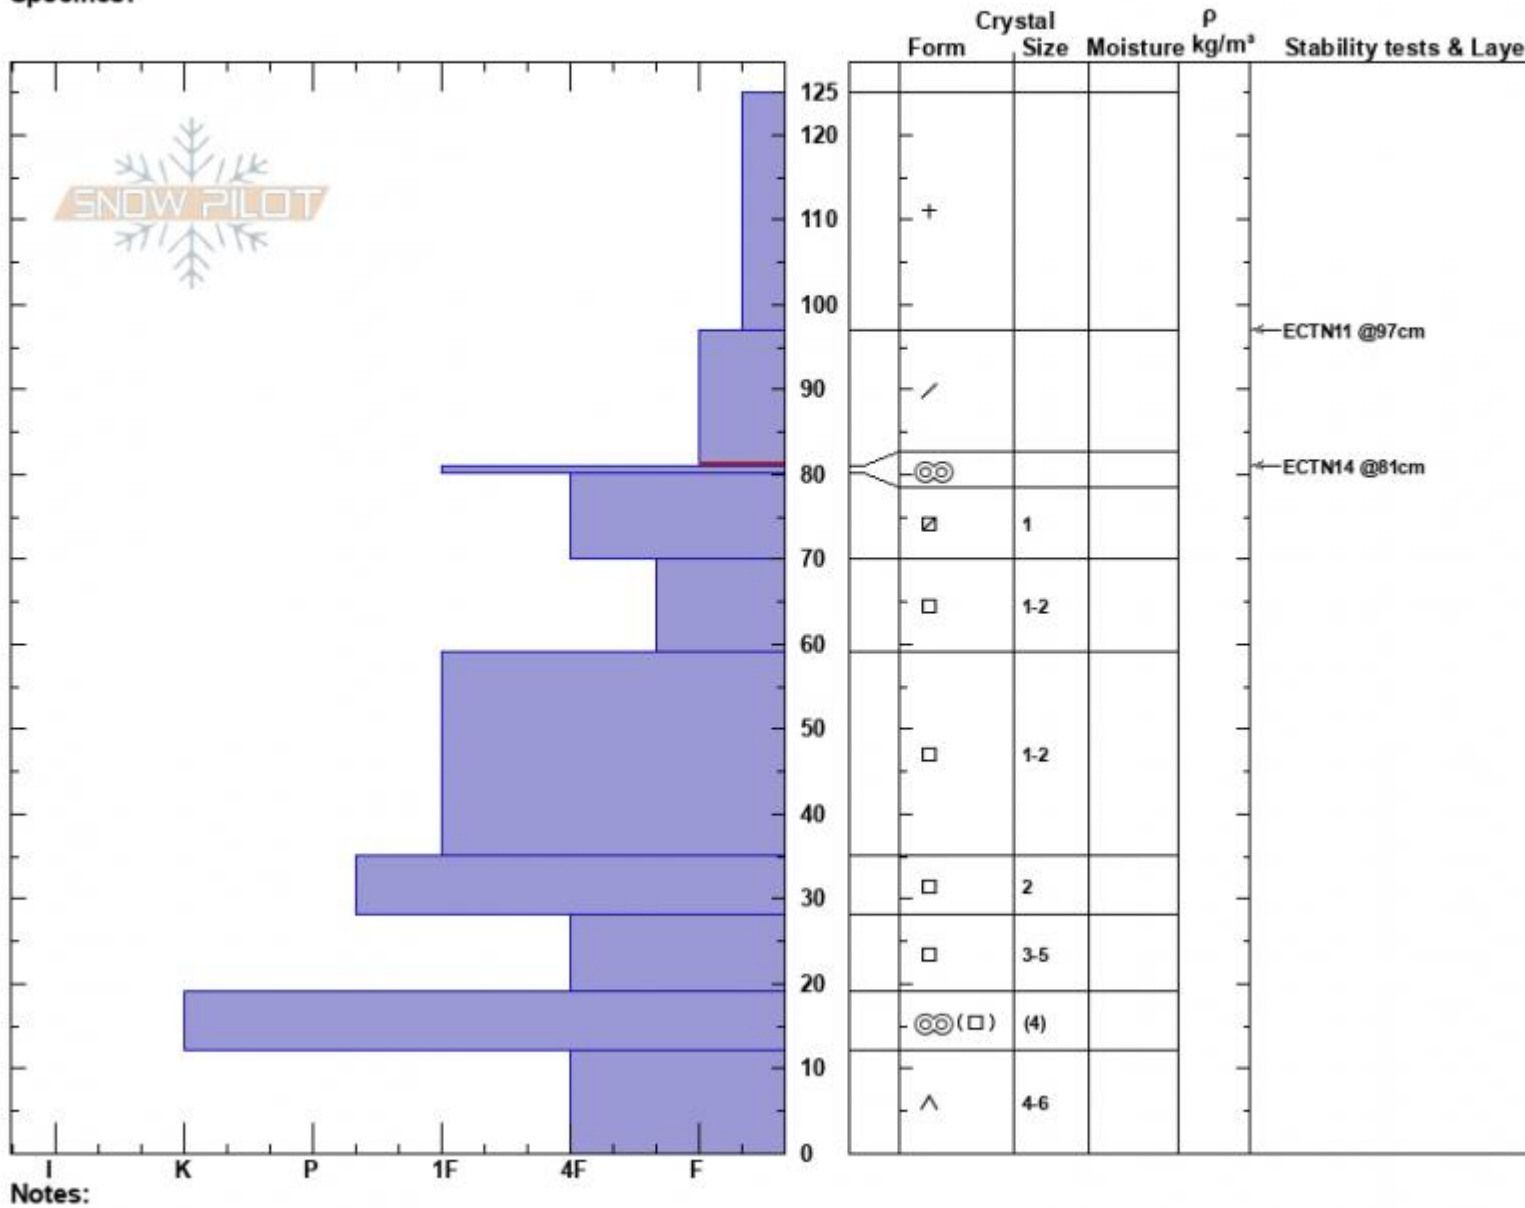

Below the Ramp
 Bridger Range
 MT
 Elevation: 7880 ft
 Aspect: 104°
 Specifics:

Zach Peterson
 01/11/2024 - 11:00am
 Co-ord: 45.82964N, -110.92917W
 Slope Angle: 12°
 Wind Loading: no

Stability: Fair
 Air Temperature:
 Sky Cover: OVC
 Precipitation: NO
 Wind: Calm

HS:125 Layer Notes:
 97-81cm: Problematic layer

Advisory Region
 Bridger Range
 Longitude
 -110.93W
 Latitude
 45.83N
 Bridger Range, 2024-01-11