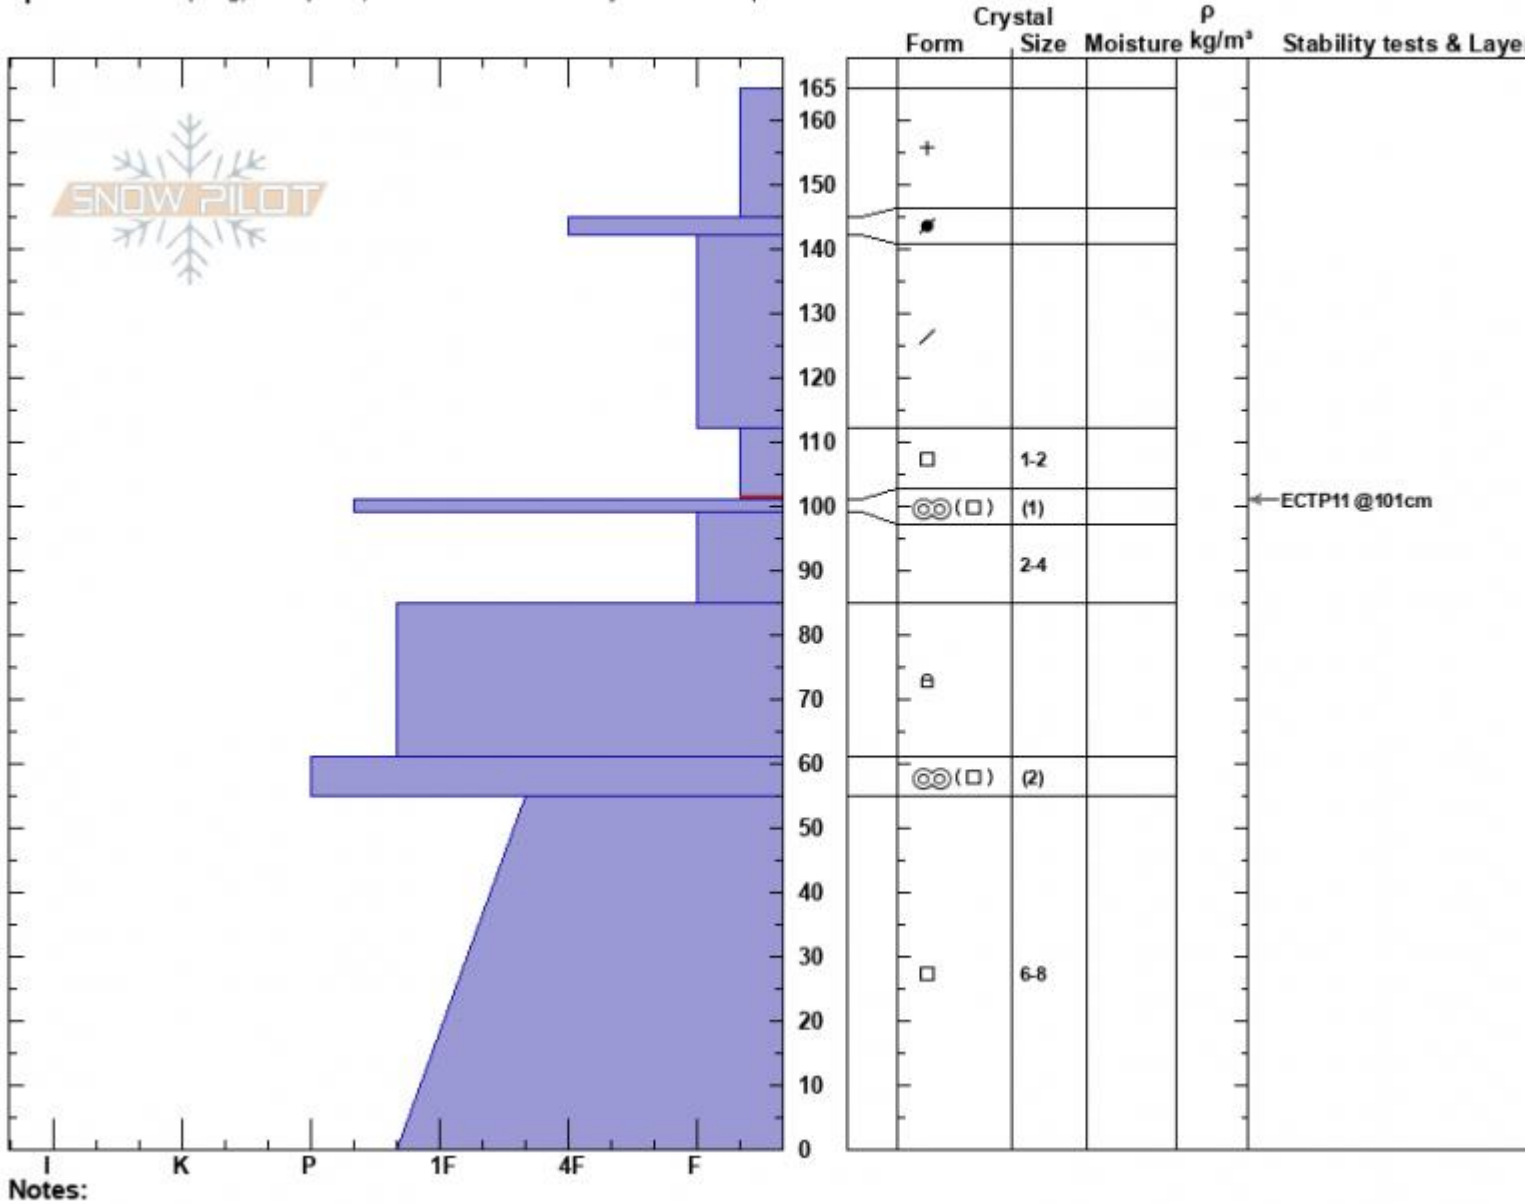

Almost Died
 Cooke City
 MT
 Elevation: 9500 ft
 Aspect: 85°
 Specifics: Collapsing, widespread; Recent avalanche activity on similar slopes

Ian Hoyer
 01/17/2024 - 3:00pm
 Co-ord: 45.05041N, -109.93168W
 Slope Angle: 32°
 Wind Loading: previous

Stability: Poor
 Air Temperature:
 Sky Cover: OVC
 Precipitation: S1
 Wind: Calm

HS:165 Layer Notes:
 PF:125 112-101cm:Problematic layer

Advisory Region
 Cooke City
 Longitude
 -109.93W
 Latitude
 45.07N
 Cooke City, 2024-01-17