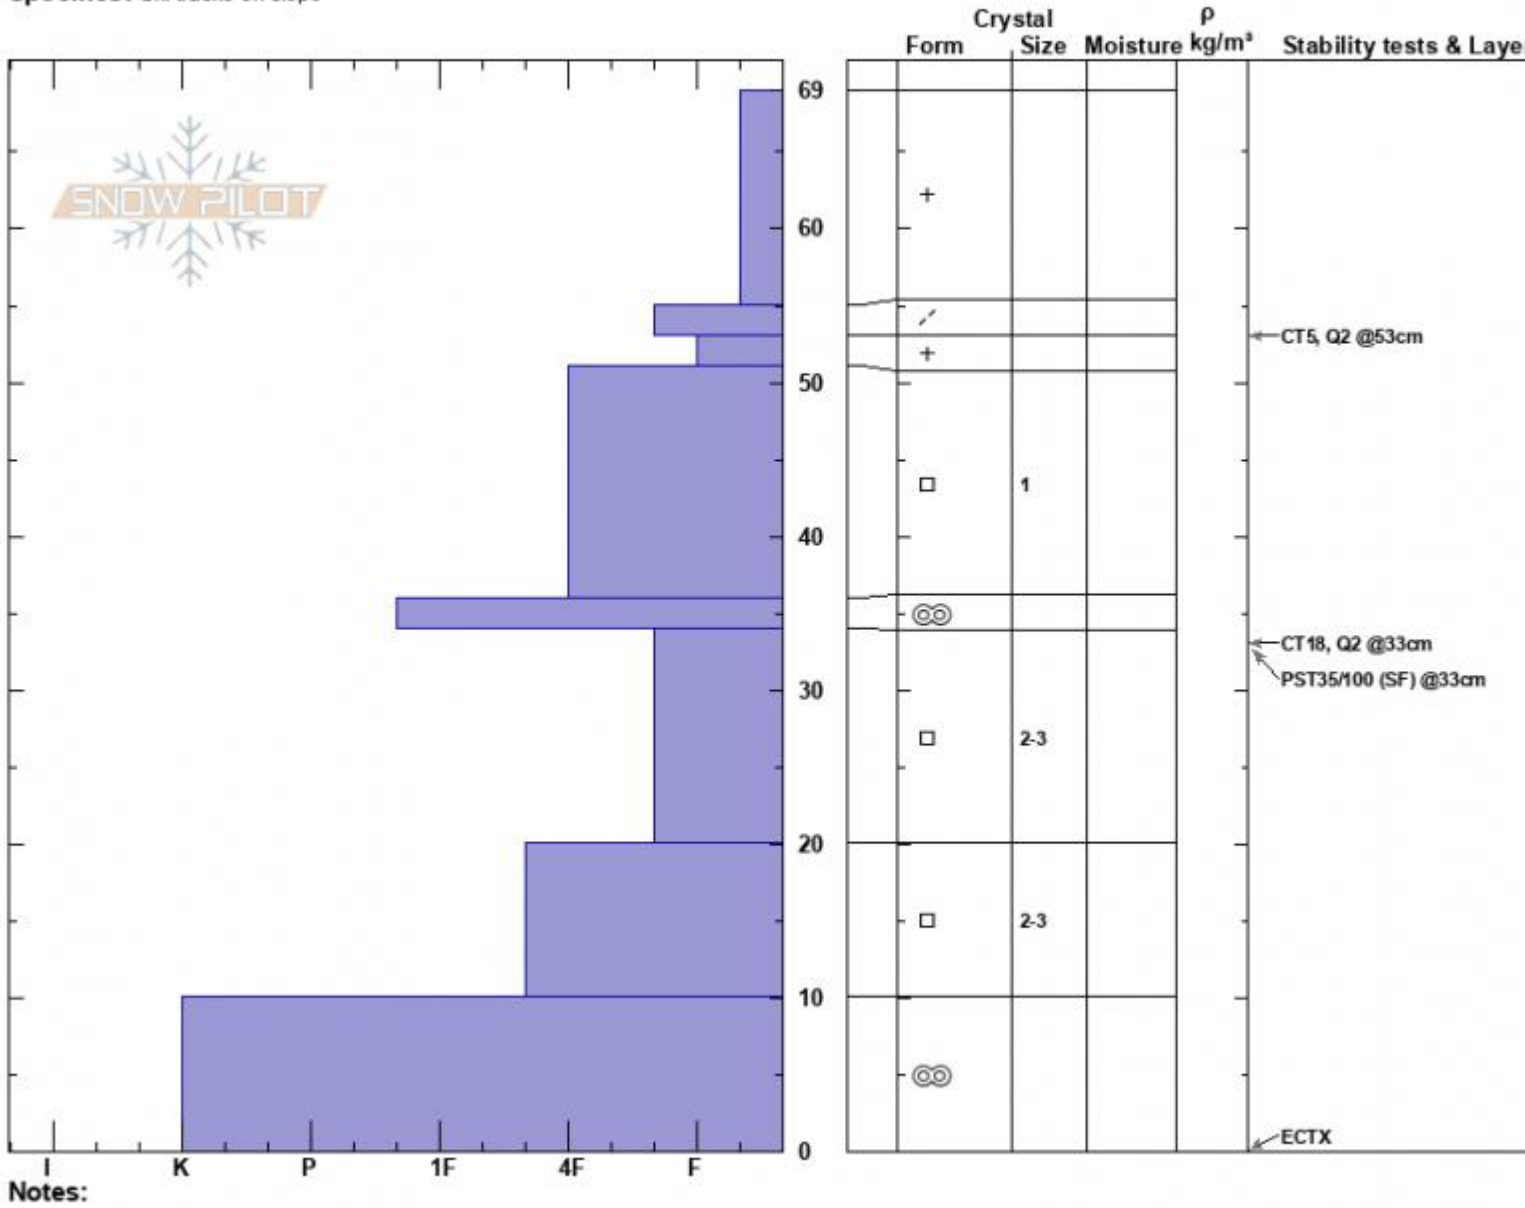

Football Field
 Bridger Range
 MT
 Elevation: 8420 ft
 Aspect: 100°
 Specifics: Ski tracks on slope

Alex Marienthal
 01/18/2024 - 12:00pm
 Co-ord: 45.79796N, -110.93320W
 Slope Angle: 34°
 Wind Loading: no

Stability: Fair
 Air Temperature:
 Sky Cover: OVC
 Precipitation: S-1
 Wind: S Light Breeze

HS:69
 PF:60
 Layer Notes:
 34-20cm: Problematic layer

Notes:
 Advisory Region
 Bridger Range
 Longitude
 -110.94W
 Latitude
 45.79N
 Bridger Range, 2024-01-18