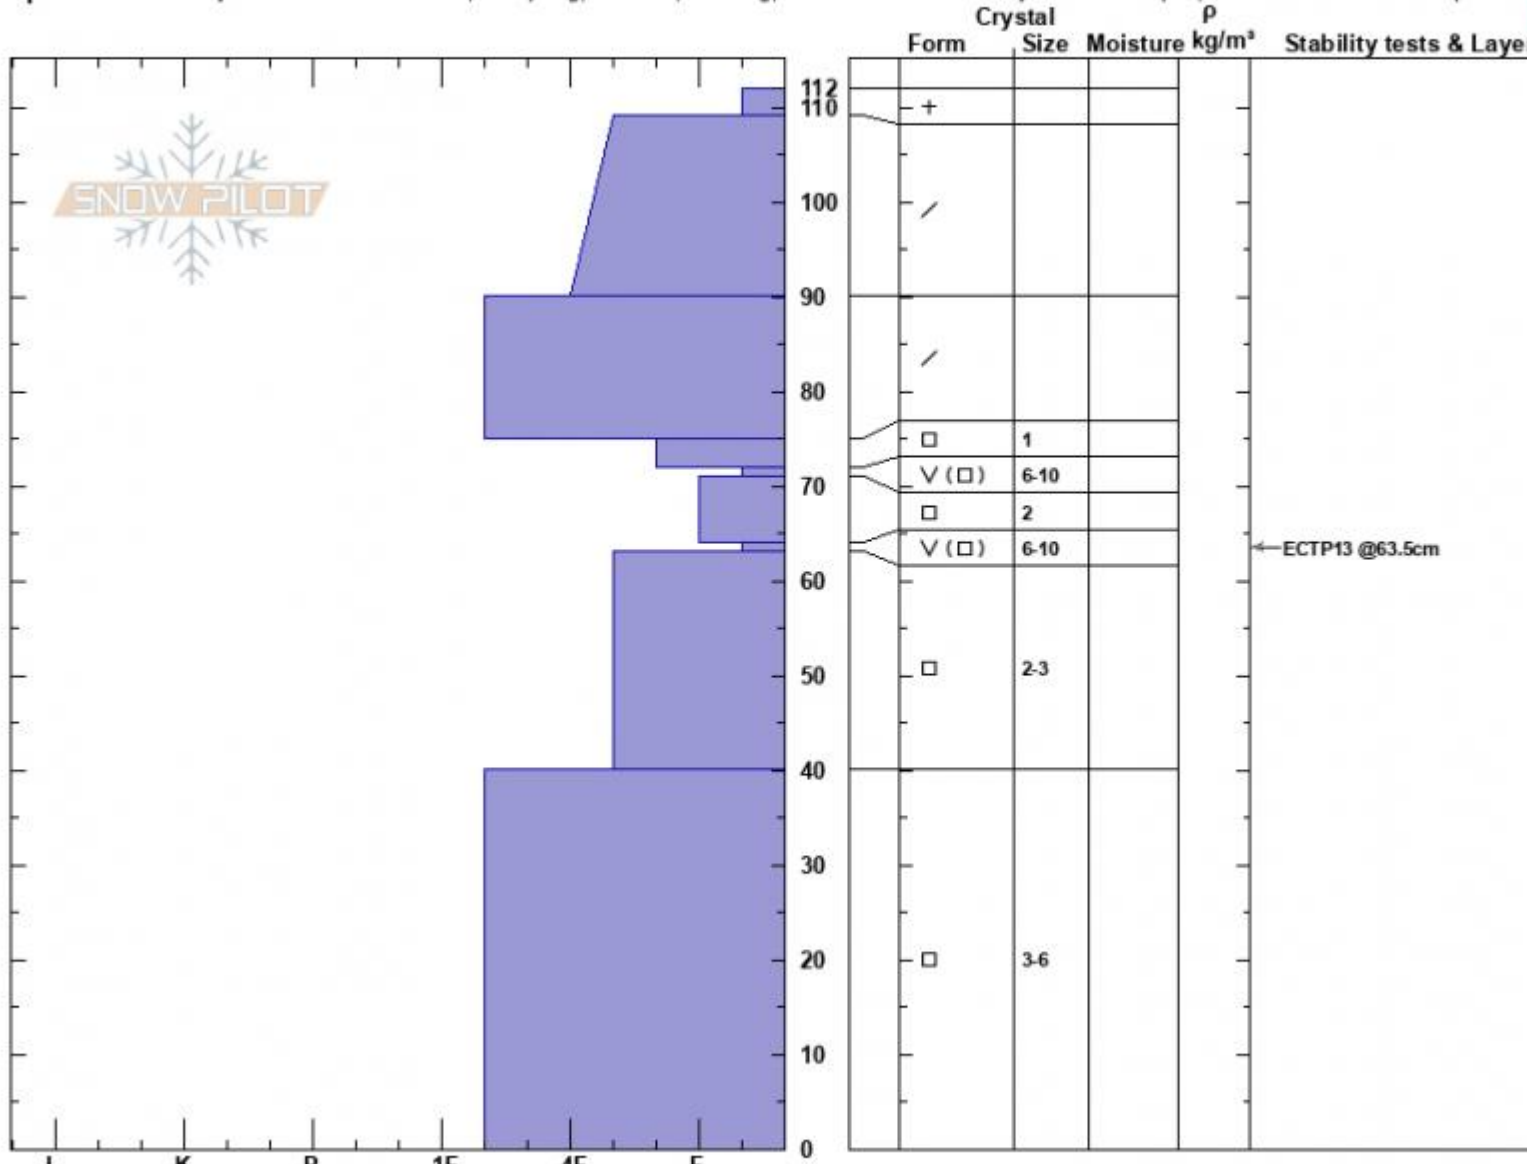

TargheeCrk, Lionhead
Henry Mtns
MT

Alex Marienthal
01/26/2024 - 12:35pm
Co-ord: 44.73732N, -111.37429W
Slope Angle: 25°
Wind Loading: no

Stability: Poor
Air Temperature:
Sky Cover: SCT
Precipitation: NO
Wind: Calm

HS:112 Layer Notes:
PF:90 64-63cm:Problematic layer

Specifics: Pit is adjacent to avalanche: other; Collapsing, localized; Cracking; Recent avalanche activity on similar slopes; Snowmobile tracks on slope

Notes: Dug 200' away on the same slope as an avalanche that occurred in last 3-6 days. R3-D2, 1-2' deep, 150' wide. Cracking around our sled tracks on the approached pit. Upper layer of surface likely collapsed prior to digging/testing. Additional Pit Specifics: Recent avalanche activity on different slopes; V

Advisory Region
Lionhead Range
Longitude
-111.32W
Latitude
44.71N
Lionhead Range, 2024-01-28