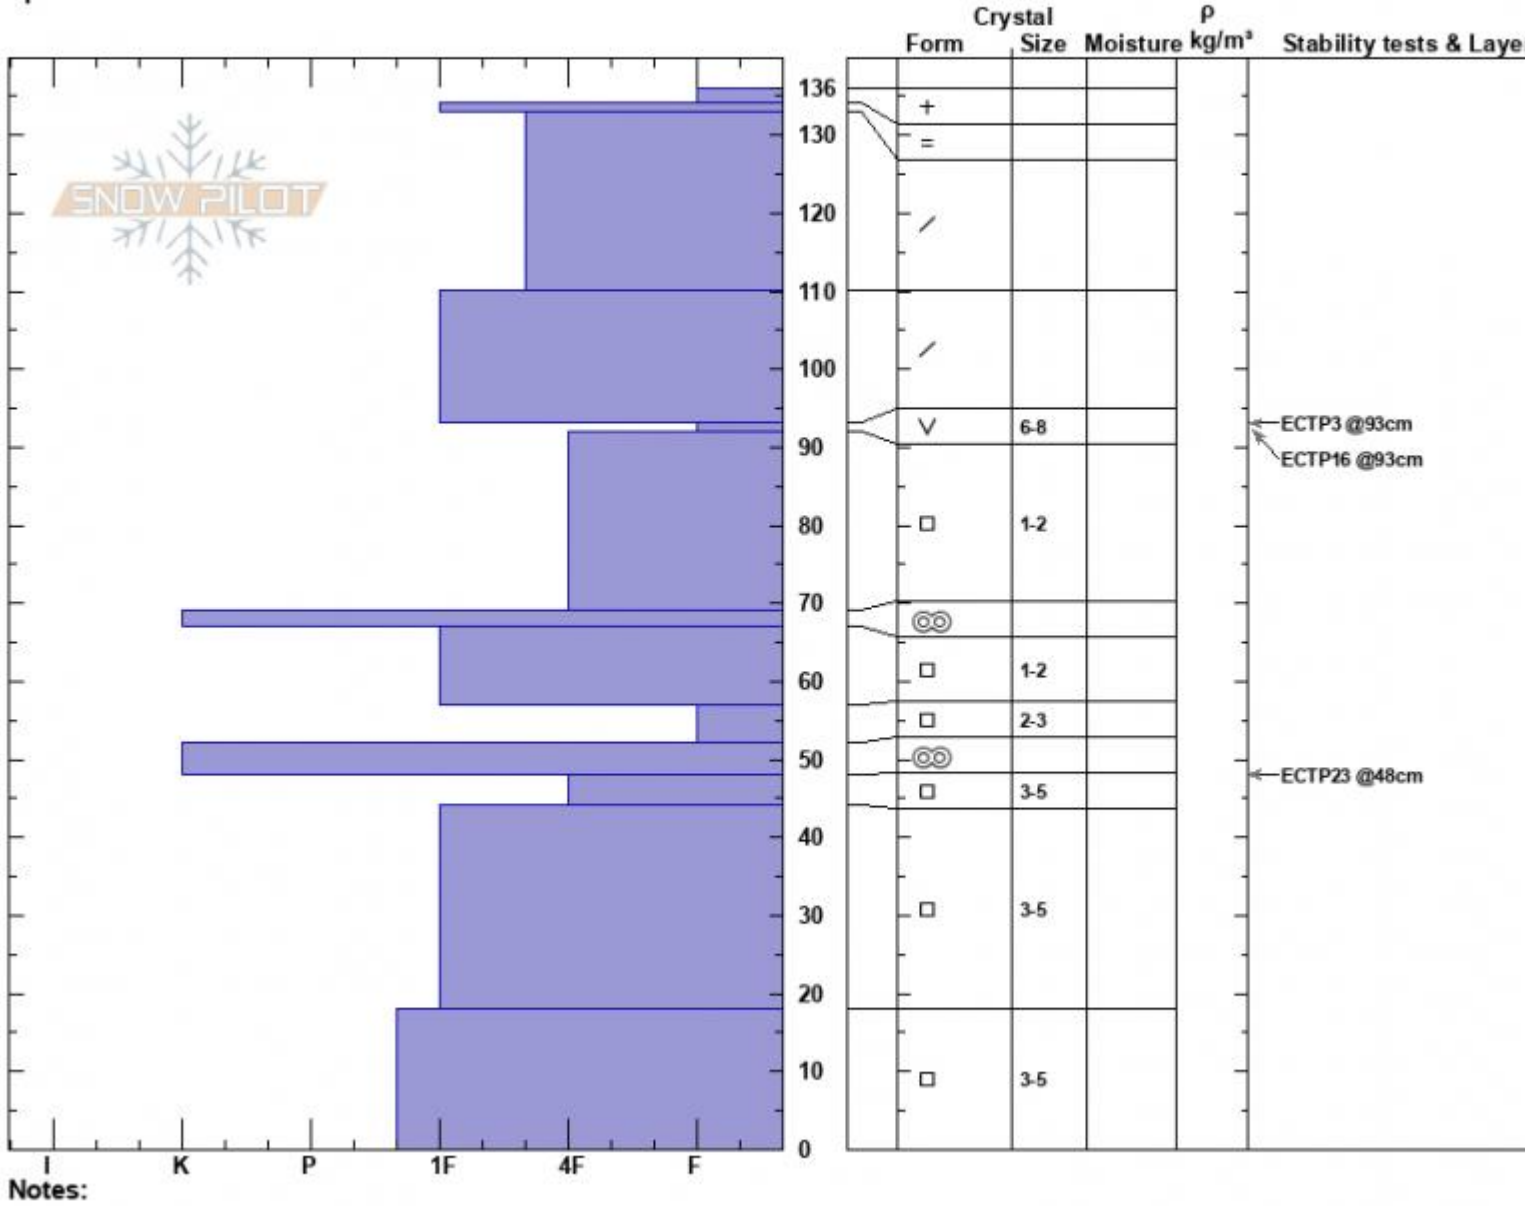

Above E. Hotel
 Centennial Range
 ID
 Elevation: 8800 ft
 Aspect: 200°
 Specifics:

Dave Zinn
 01/28/2024 - 12:30pm
 Co-ord: 44.53048N, -111.45995W
 Slope Angle: 25°
 Wind Loading: no

Stability: Poor
 Air Temperature: 1°C
 Sky Cover: OVC
 Precipitation: RS
 Wind: SW Moderate

HS:136 Layer Notes:
 PF:115 93-92cm:Problematic layer

Advisory Region
 Island Park
 Longitude
 -111.73W
 Latitude
 44.55N
 Island Park, 2024-02-01