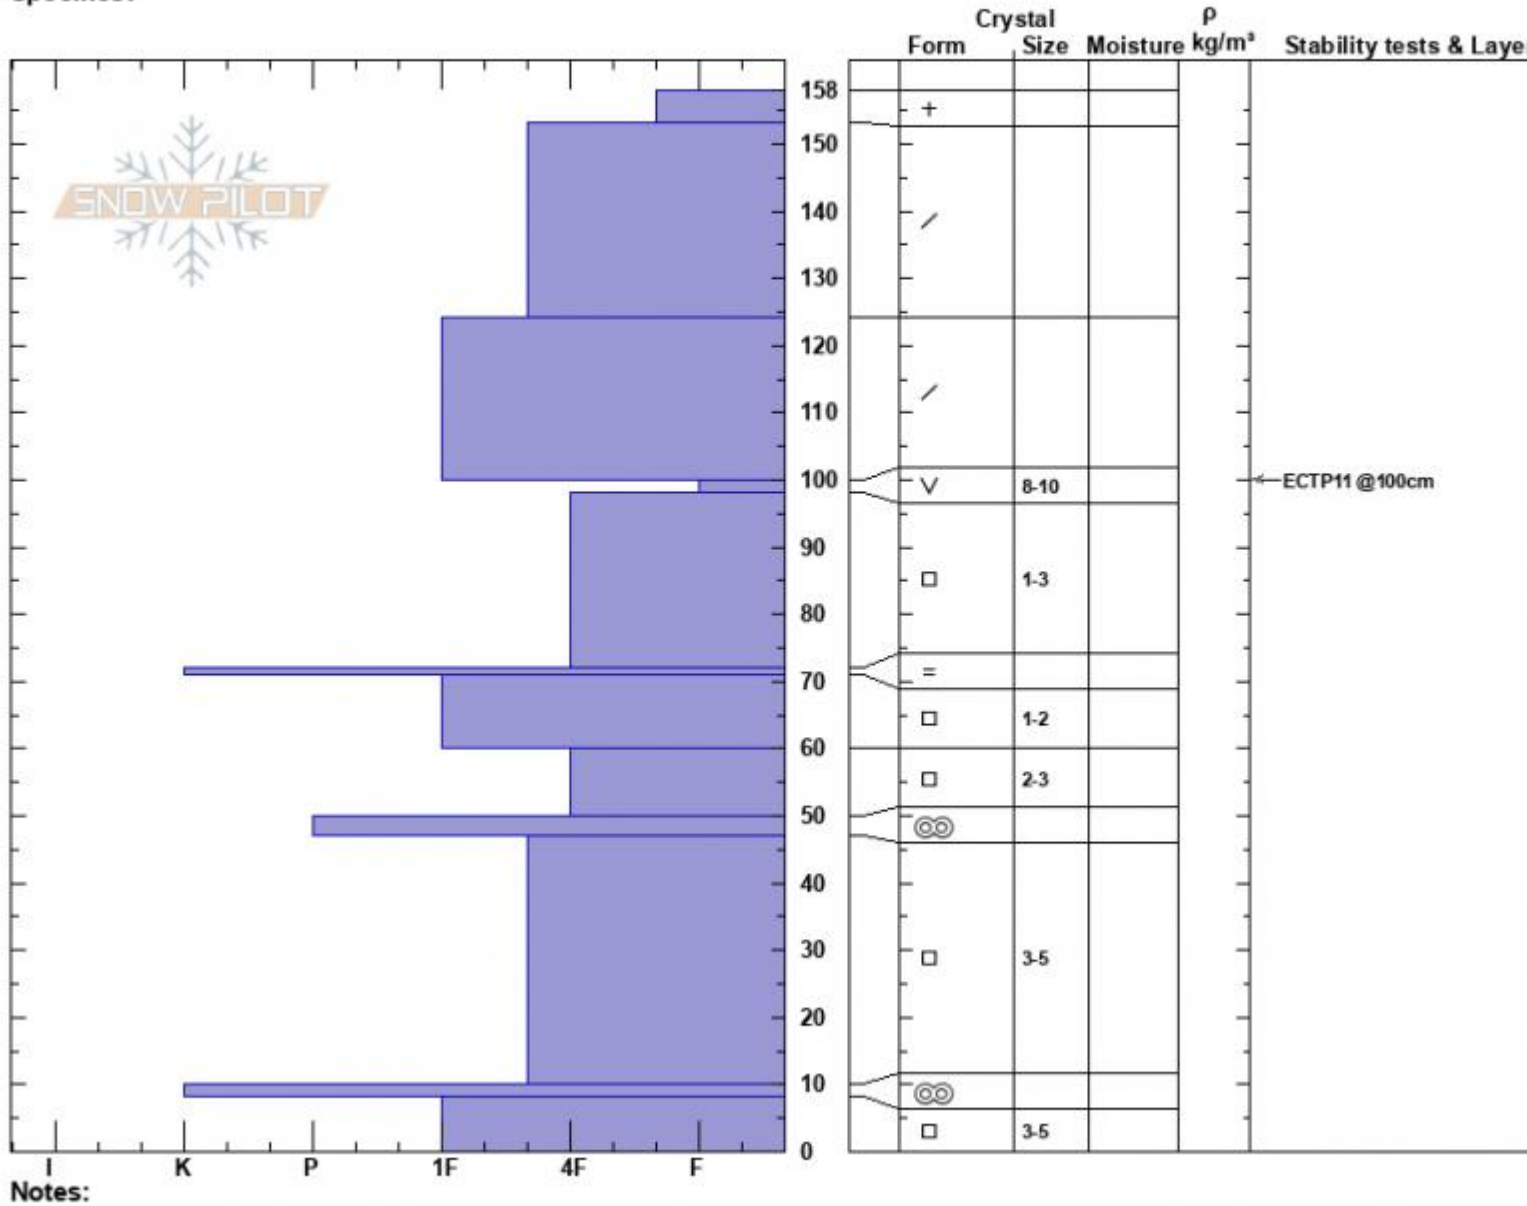

Yale Pass North
 Centennial Range
 MT
 Elevation: 8920 ft
 Aspect: 355°
 Specifics:

Dave Zinn
 01/28/2024 - 2:00pm
 Co-ord: 44.54894N, -111.46986W
 Slope Angle: 28°
 Wind Loading: no

Stability: Poor
 Air Temperature:
 Sky Cover: OVC
 Precipitation: NO
 Wind: S Light Breeze

HS:158
 PF:30
 Layer Notes:
 100-98cm: Problematic layer

Notes:
 Advisory Region
 Island Park
 Longitude
 -111.73W
 Latitude
 44.55N
 Island Park, 2024-02-01