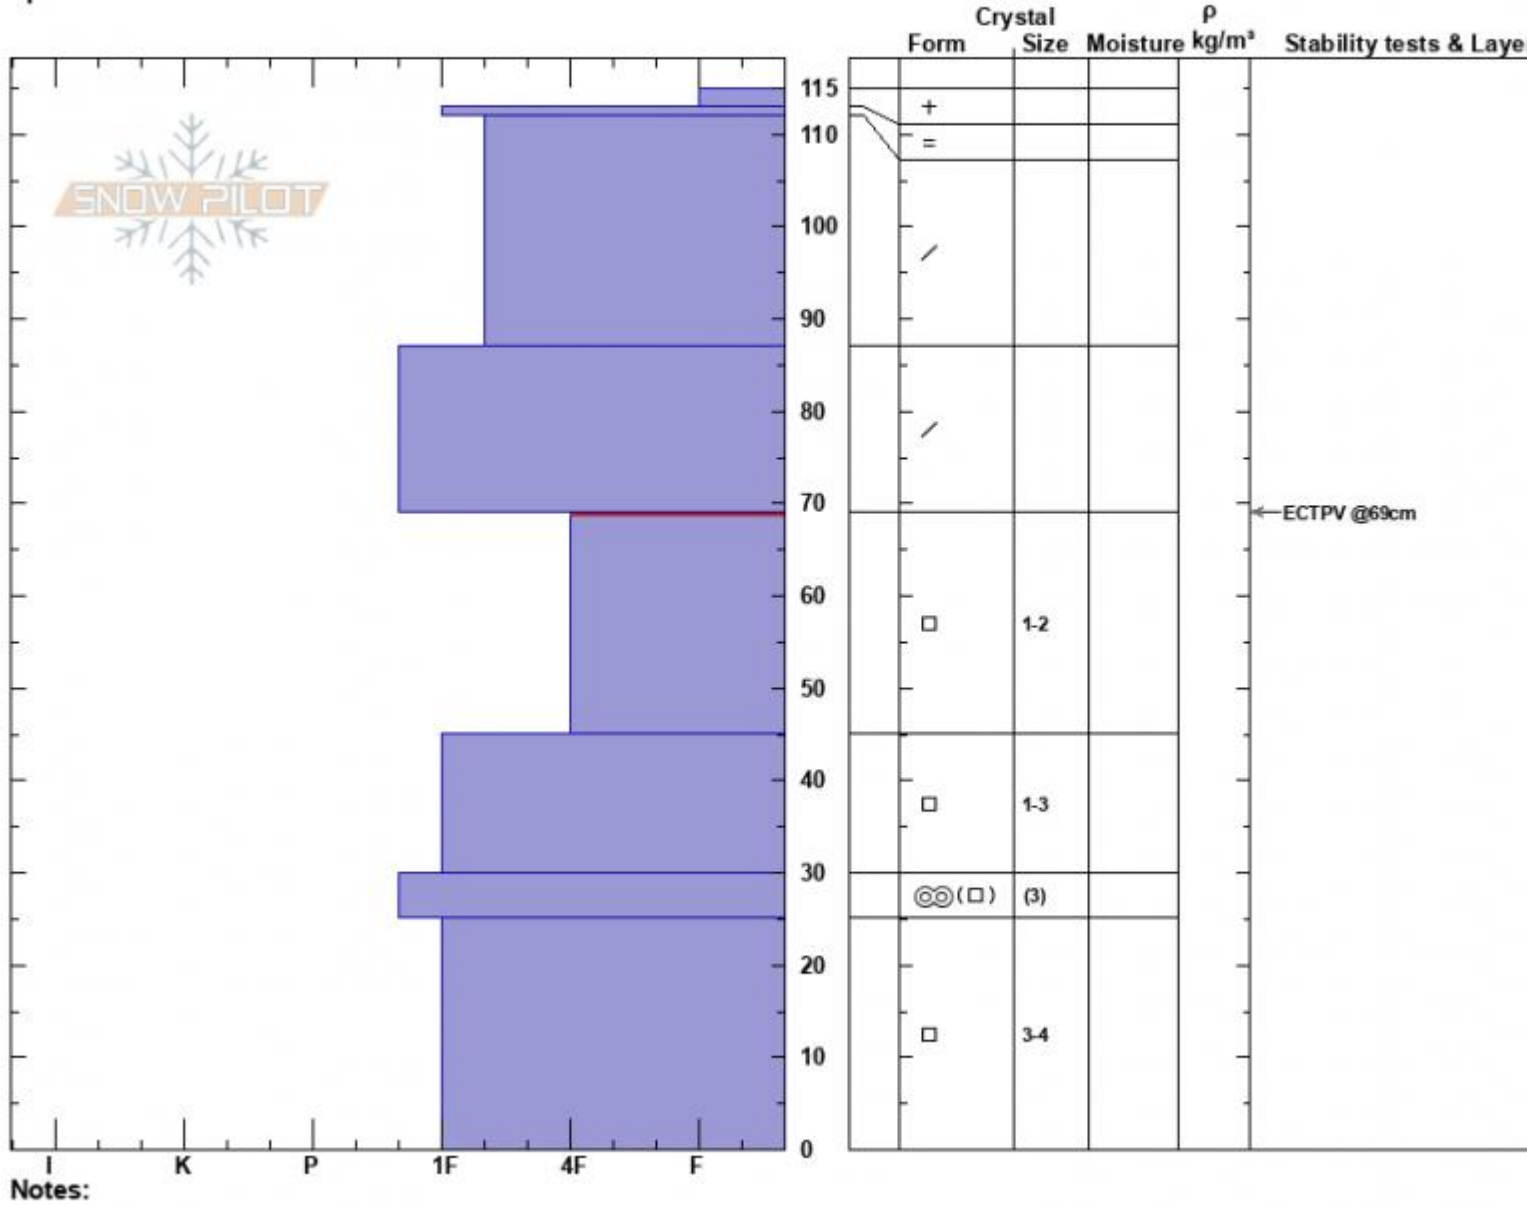

K2 Slide Path  
 Centennial Range  
 ID  
 Elevation: 9150 ft  
 Aspect: 110°  
 Specifics:

Dave Zinn  
 01/29/2024 - 11:00am  
 Co-ord: 44.55609N, -111.44982W  
 Slope Angle: 25°  
 Wind Loading: no

Stability: Poor  
 Air Temperature:  
 Sky Cover: OVC  
 Precipitation: NO  
 Wind: Calm

HS:115 Layer Notes:  
 PF:30 69-45cm:Problematic layer

Advisory Region  
 Island Park  
 Longitude  
 -111.73W  
 Latitude  
 44.55N  
 Island Park, 2024-02-01