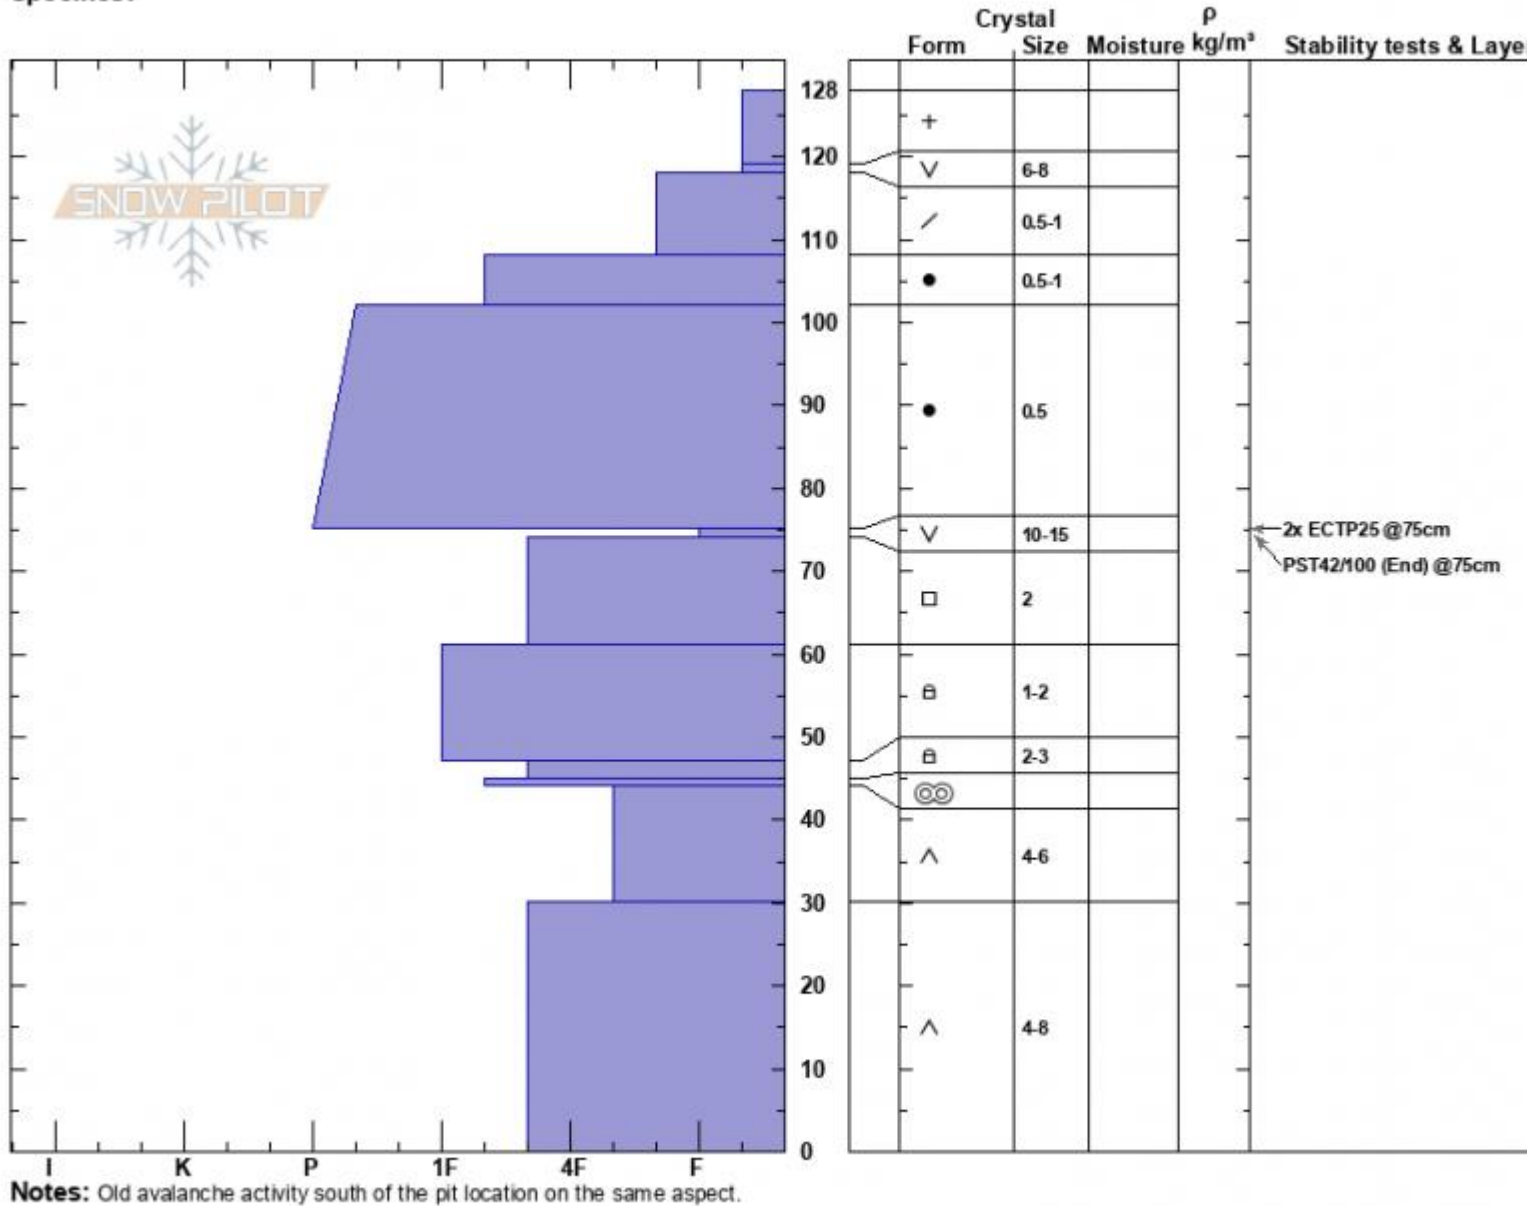

Fisher Bench
 Beartooths
 MT
 Elevation: 9600 ft
 Aspect: 59°
 Specifics:

Zach Peterson
 02/04/2024 - 11:00am
 Co-ord: 45.06694N, -109.95278W
 Slope Angle: 15°
 Wind Loading: no

Stability: Fair
 Air Temperature:
 Sky Cover: BKN
 Precipitation: S-1
 Wind: Calm

HS:128 **Layer Notes:**
 75-74cm: Problematic layer

Advisory Region
 Cooke City
 Longitude
 -109.96W
 Latitude
 45.07N
 Cooke City, 2024-02-04