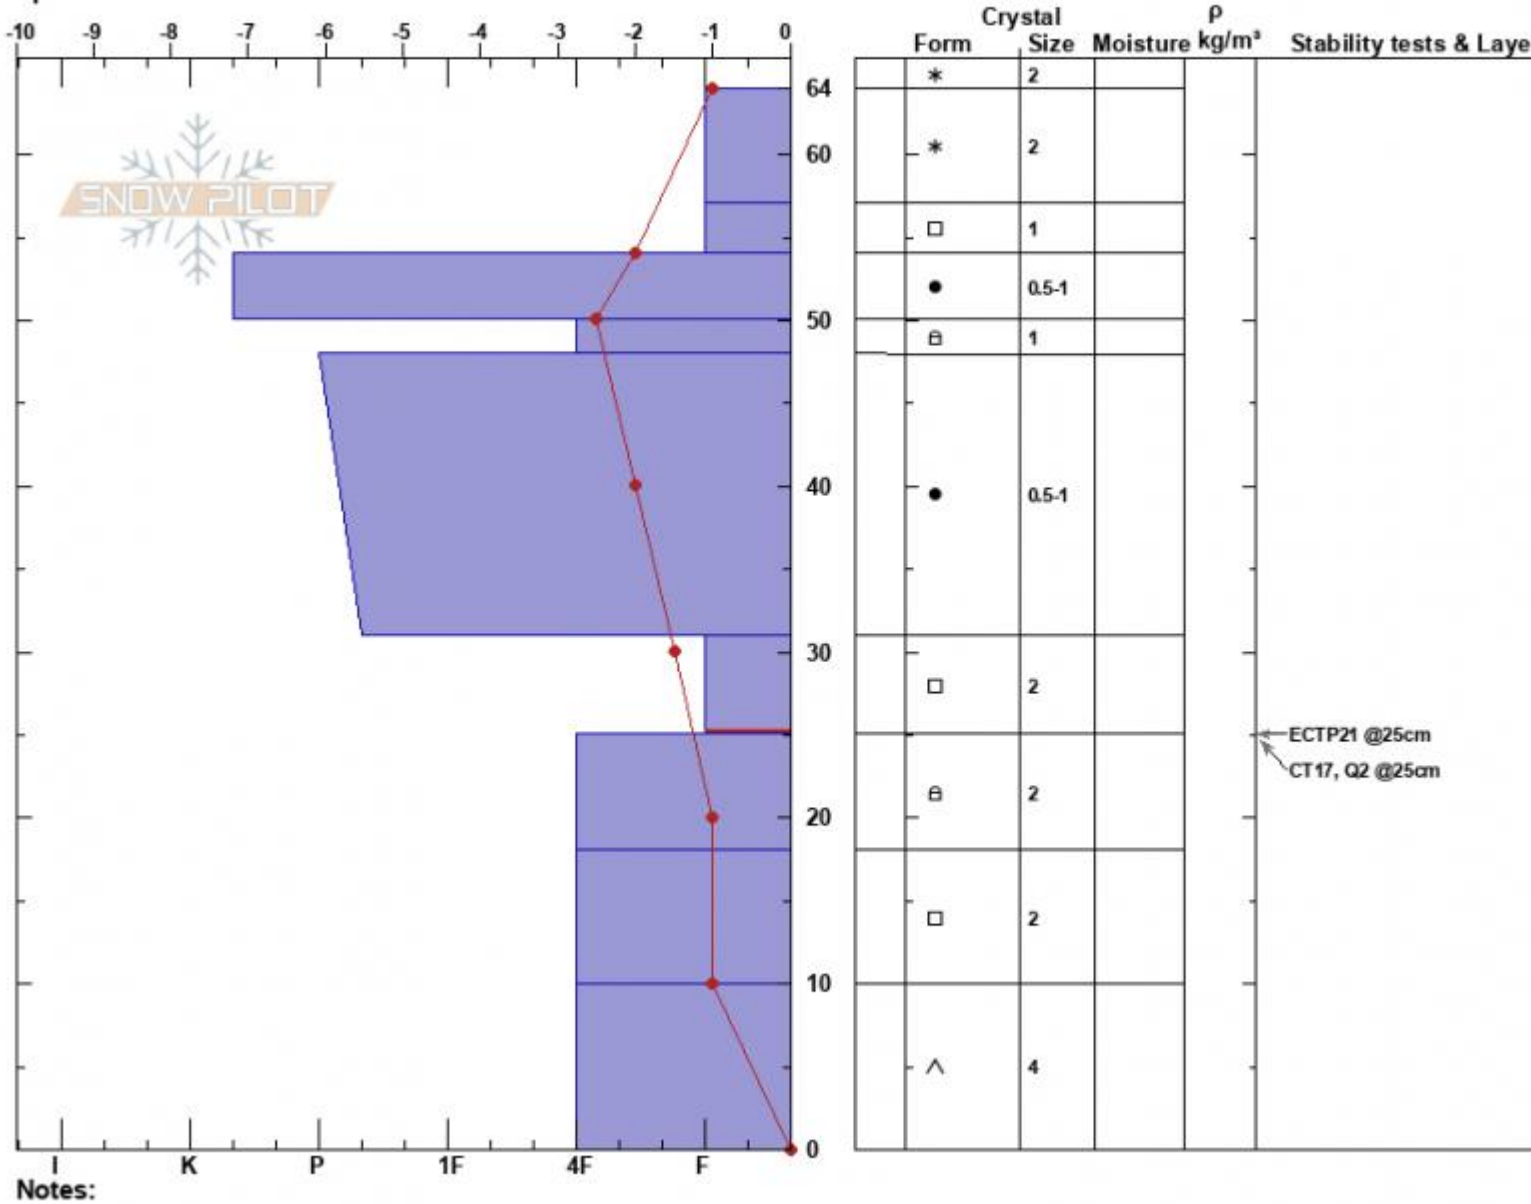

Lick Creek NE Meadow  
 Gallatin Range-N  
 MT  
 Elevation: 8064 ft  
 Aspect: 13°  
 Specifics:

Eliza Donahue  
 02/03/2024 - 2:30pm  
 Co-ord: 45.52435N, -110.95577W  
 Slope Angle: 12°  
 Wind Loading: previous

Stability:  
 Air Temperature: -4°C  
 Sky Cover: X  
 Precipitation: S1  
 Wind: SW Light Breeze

HS:64  
 PF:10  
 PS:5  
 Layer Notes:  
 31-25cm: Problematic layer

Advisory Region  
 Northern Gallatin  
 Longitude  
 -110.96W  
 Latitude  
 45.52N  
 Northern Gallatin, 2024-02-03