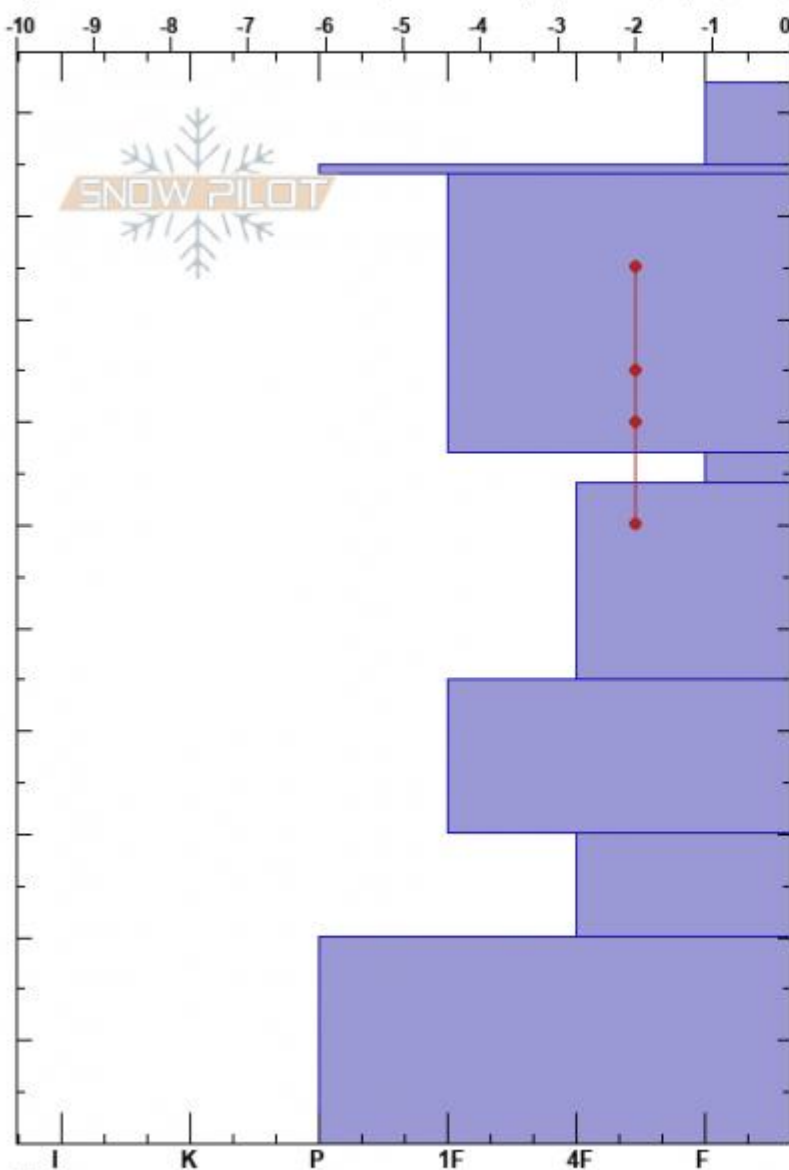

Arrowhead Ridge  
 Bridger Range  
 MT  
 Elevation: 8800 ft  
 Aspect: 130°

Ian Hoyer  
 01/30/2024 - 1:00pm  
 Co-ord: 45.91985N, -110.97778W  
 Slope Angle: 28°  
 Wind Loading: no

Stability: Poor  
 Air Temperature:  
 Sky Cover: CLR  
 Precipitation: NO  
 Wind: Calm

HS:103  
 PF:25  
 PS:5  
 Layer Notes: 67-64cm:Problematic layer

Specifics: Recent avalanche activity on similar slopes; Instability rapidly rising

Form	Crystal Size	Moisture	kg/m <sup>3</sup>	Stability tests & Layer
⊙		M		
⊙				
•		D		
□ (V)	2(3)			← ECTP12 @67cm
□	2			
□	2			
□	3-6			
⊙(□)	2-3			

Notes:

Advisory Region  
 Bridger Range  
 Longitude  
 -110.96W  
 Latitude  
 45.90N  
 Bridger Range, 2024-01-30