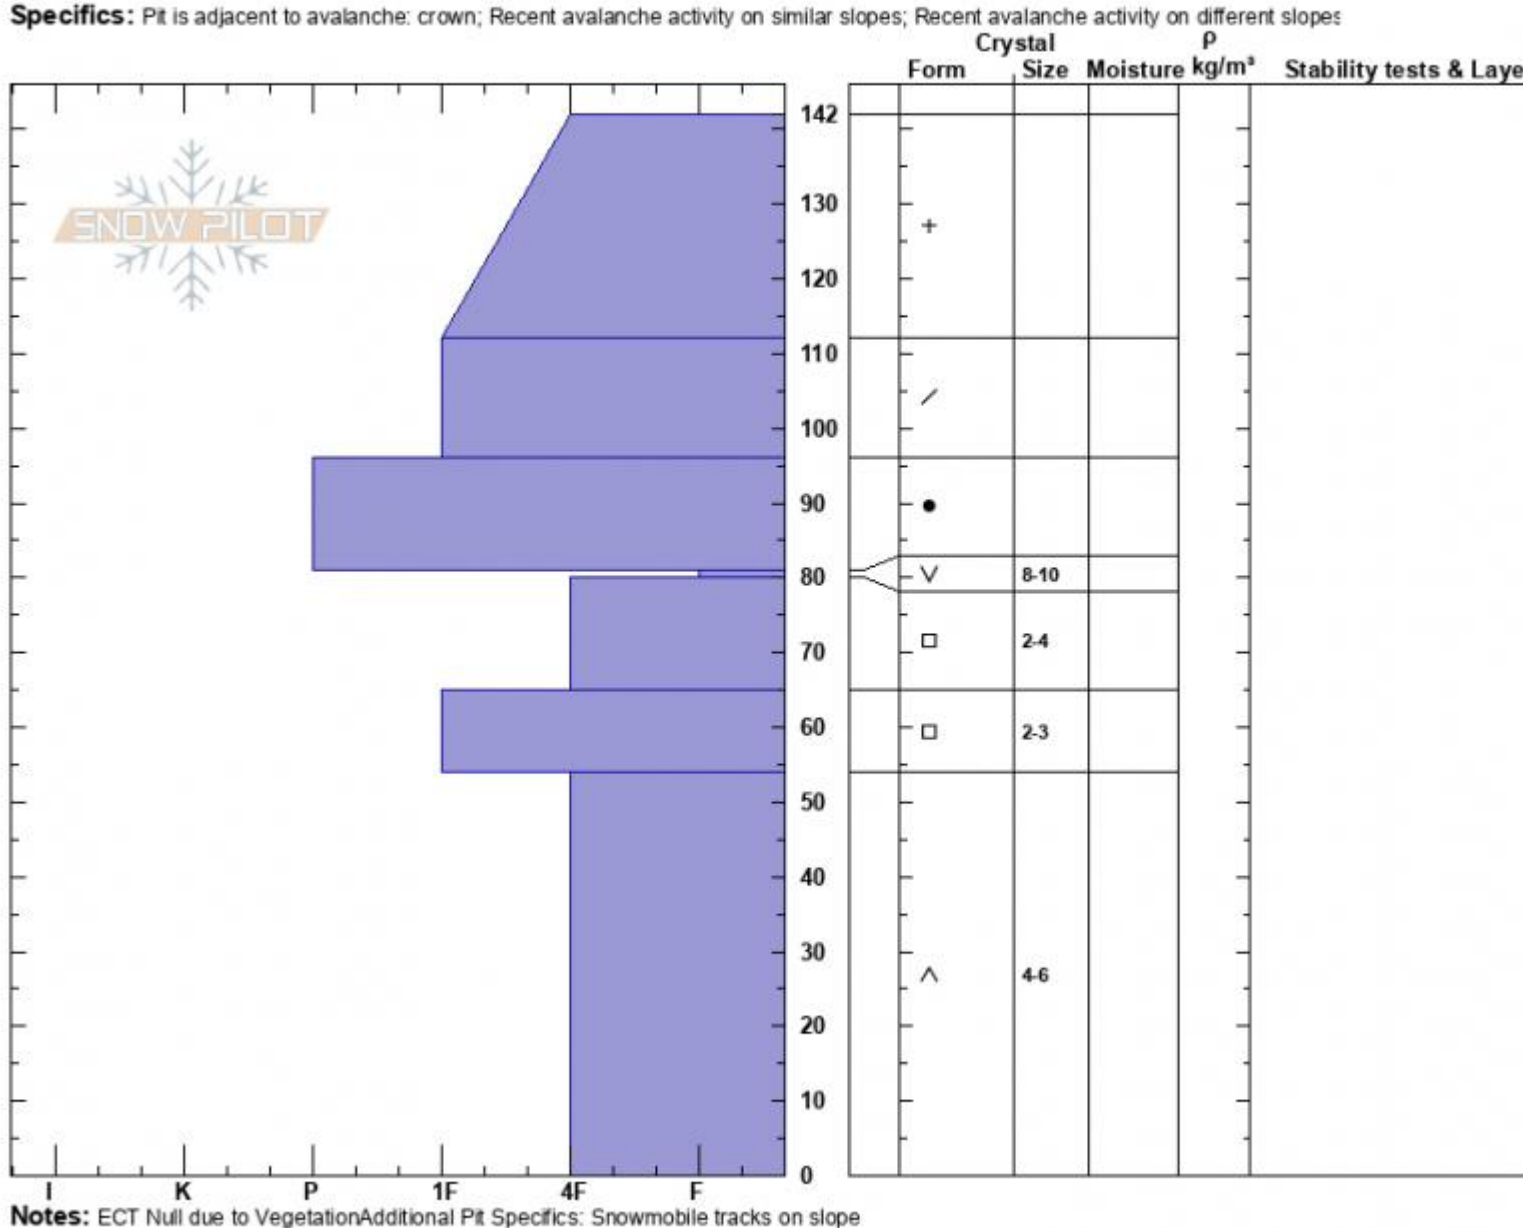

North of Scotch Bonnet
 Cooke City
 MT
 Elevation: 9900 ft
 Aspect: 5°
 Specifics: Pit is adjacent to avalanche: crown; Recent avalanche activity on similar slopes;

Dave Zinn
 02/18/2024 - 1:00pm
 Co-ord: 45.07551N, -109.94427W
 Slope Angle: 33°
 Wind Loading: no

Stability: Poor
 Air Temperature:
 Sky Cover: OVC
 Precipitation: S-1
 Wind: Calm

HS:142 Layer Notes:
 81-80cm: Problematic layer

Advisory Region
 Cooke City
 Longitude
 -109.95W
 Latitude
 45.07N
 Cooke City, 2024-02-20