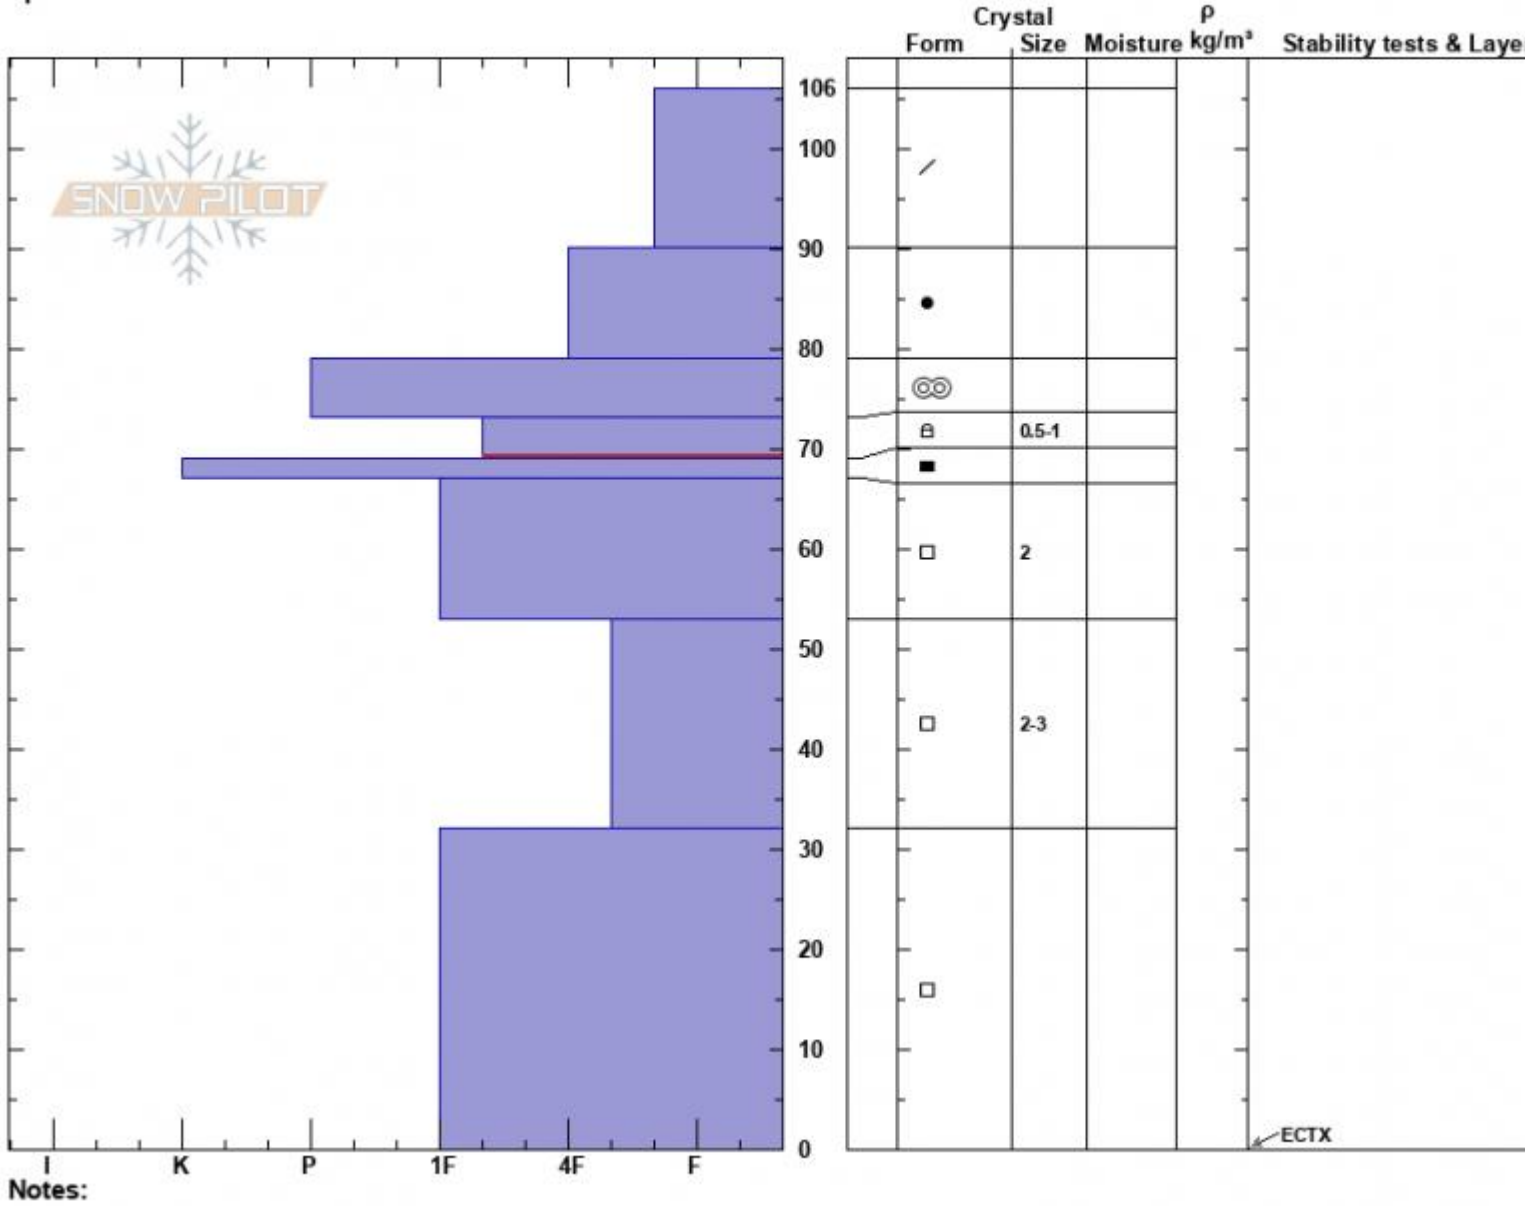

The Throne South
 Bridger Range
 MT
 Elevation: 8380 ft
 Aspect: 190°
 Specifics:

Zach Peterson
 02/21/2024 - 11:35am
 Co-ord: 45.88206N, -110.95238W
 Slope Angle: 23°
 Wind Loading: no

Stability: Good
 Air Temperature:
 Sky Cover: CLR
 Precipitation: NO
 Wind: Calm

HS:106 Layer Notes:
 PF:20 73-69cm:Problematic layer

Advisory Region
 Bridger Range
 Longitude
 -110.95W
 Latitude
 45.88N
 Bridger Range, 2024-02-22