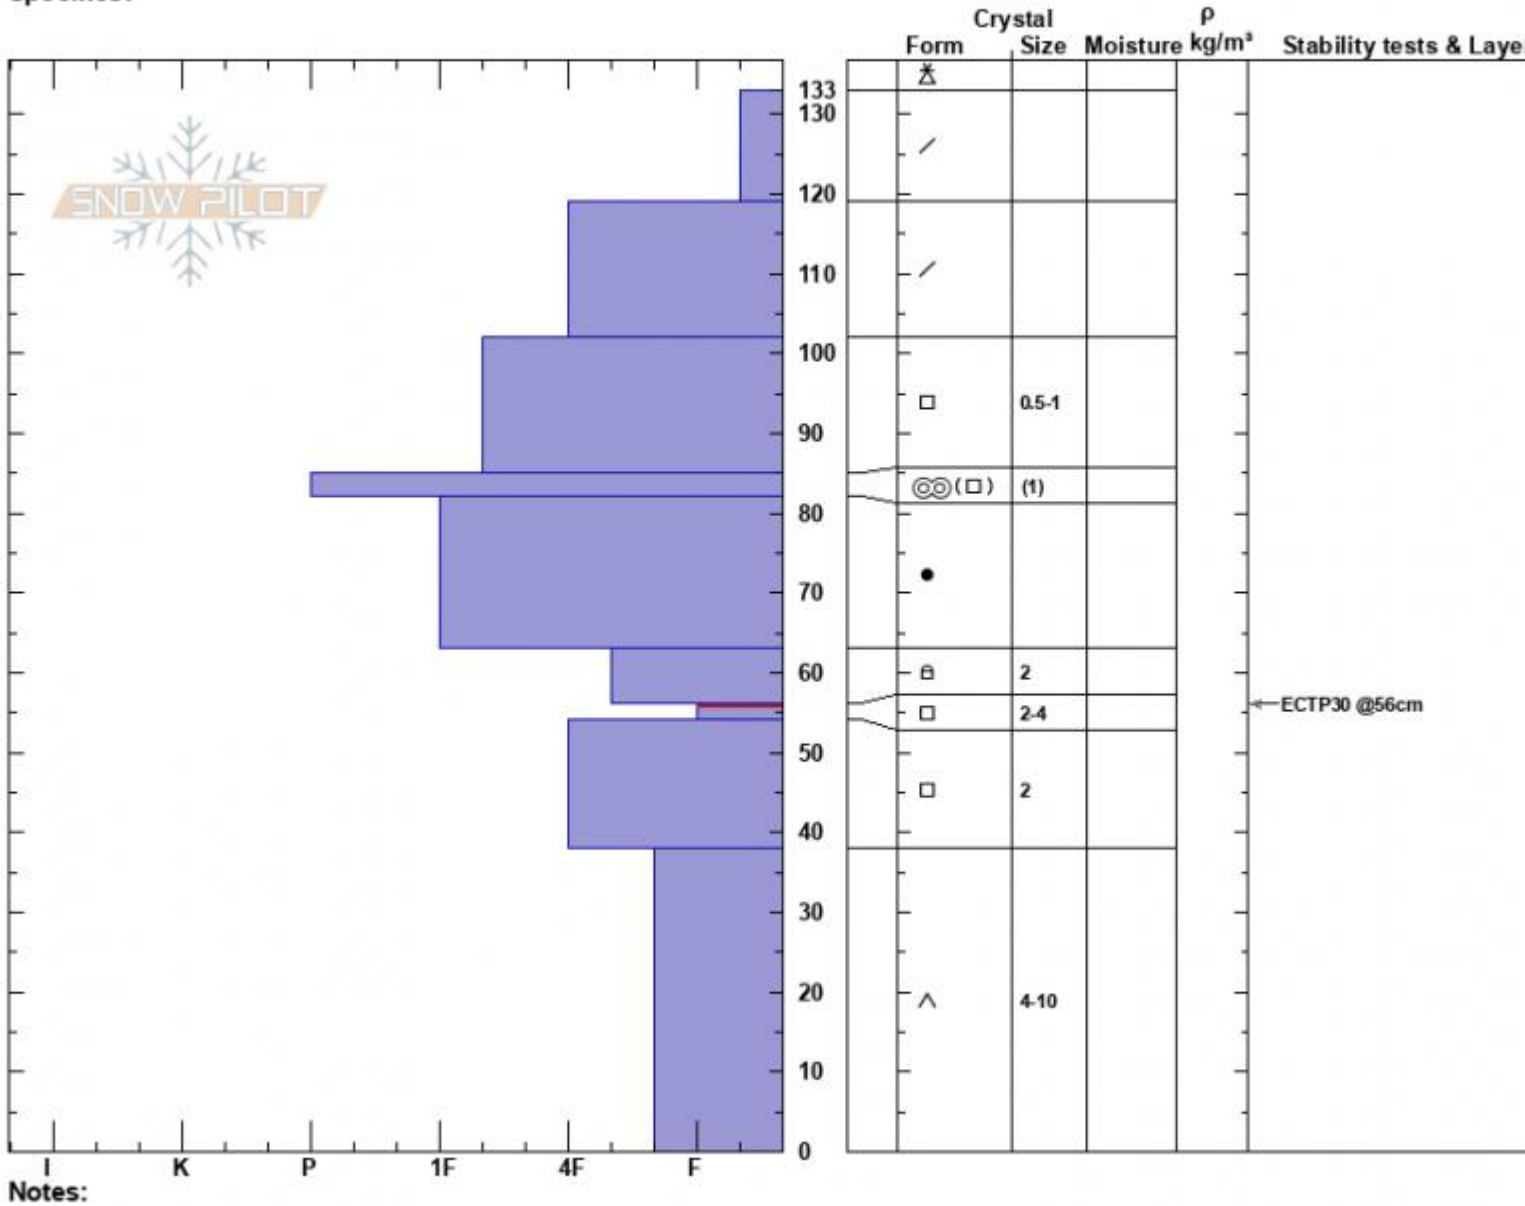

Below Divide Peak
 Gallatin Range-N
 MT
 Elevation: 9280 ft
 Aspect: 119°
 Specifics:

Zach Peterson
 02/22/2024 - 1:30pm
 Co-ord: 45.40102N, -110.96883W
 Slope Angle: 22°
 Wind Loading: no

Stability: Fair
 Air Temperature:
 Sky Cover: BKN
 Precipitation: S-1
 Wind: Light Breeze

HS:133 Layer Notes:
 PF:25 56-54cm:Problematic layer

Advisory Region
 Northern Gallatin
 Longitude
 -110.98W
 Latitude
 45.40N
 Northern Gallatin, 2024-02-22