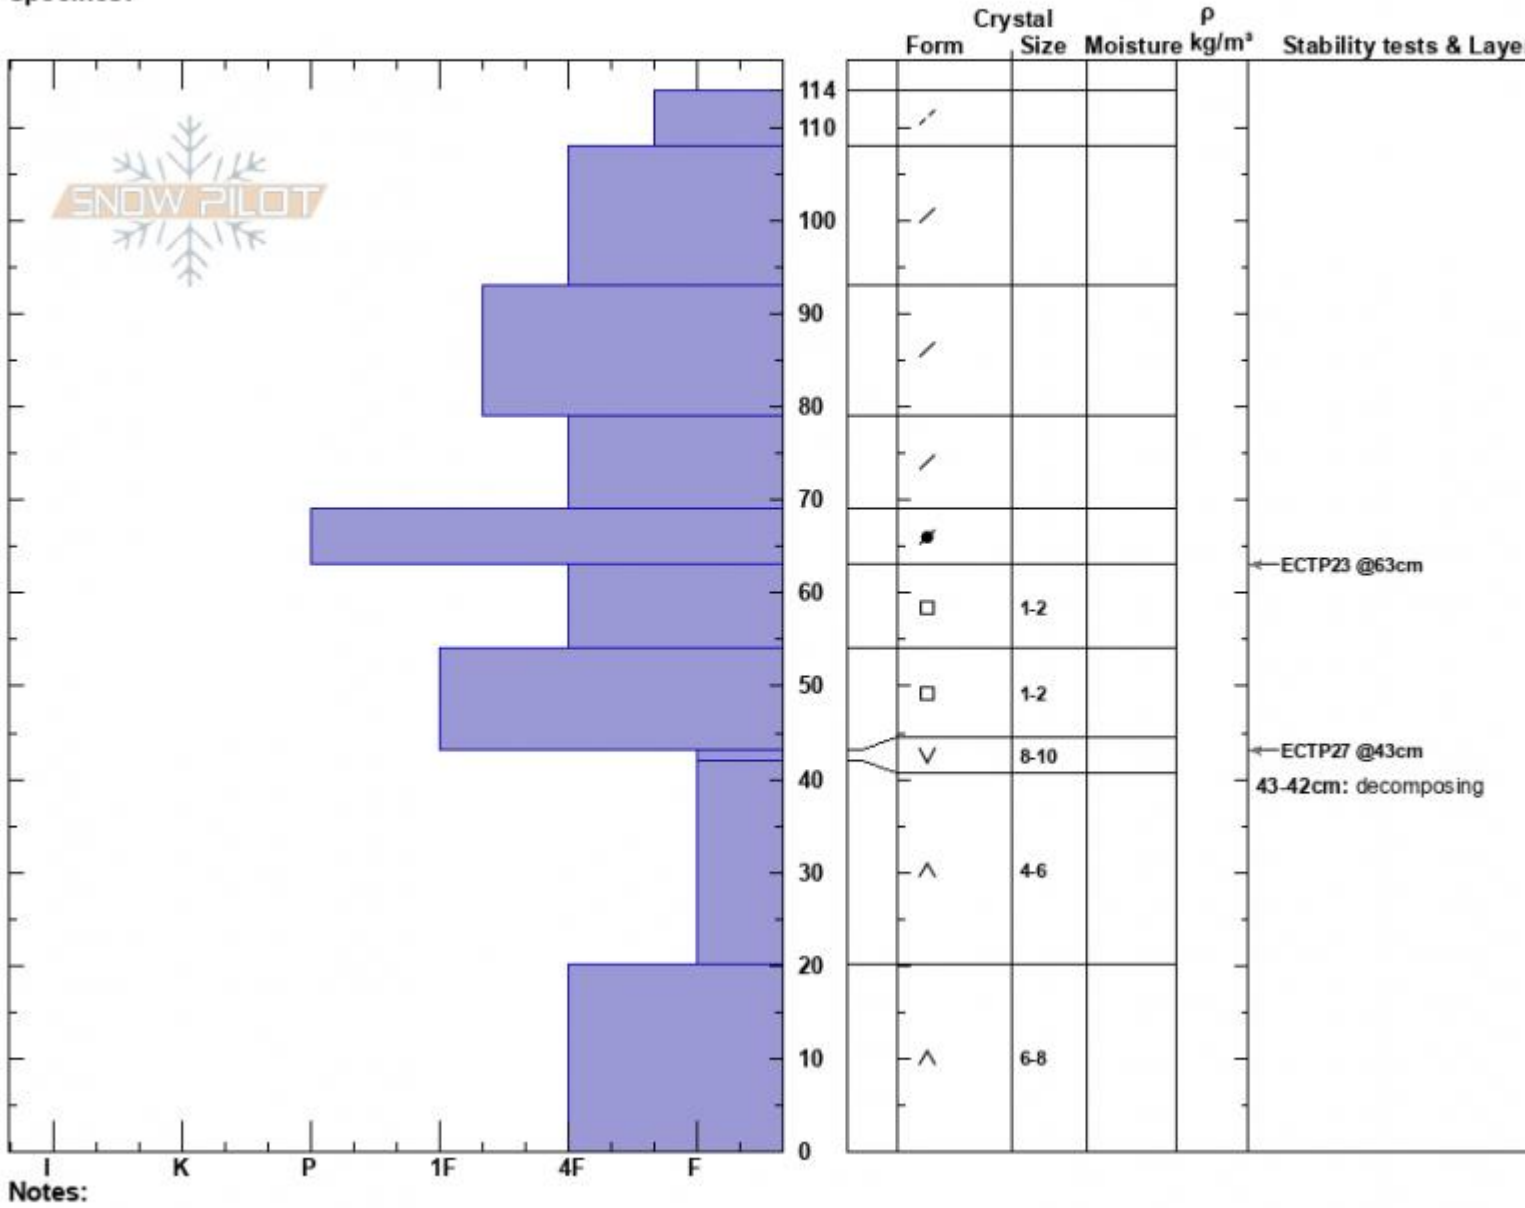

Sunlight Basin Profile  
 Madison Range-S  
 MT  
 Elevation: 9480 ft  
 Aspect: 90°  
 Specifics:

Dave Zinn  
 03/05/2024 - 12:00pm  
 Co-ord: 44.97566N, -111.31321W  
 Slope Angle: 24°  
 Wind Loading: yes

Stability: Poor  
 Air Temperature:  
 Sky Cover: OVC  
 Precipitation: S-1  
 Wind: SW Moderate

HS:114 Layer Notes:  
 PF:105 43-42cm: decomposing  
 43-42cm: Problematic layer

Advisory Region  
 Southern Madison  
 Longitude  
 -111.31W  
 Latitude  
 44.97N  
 Southern Madison, 2024-03-06