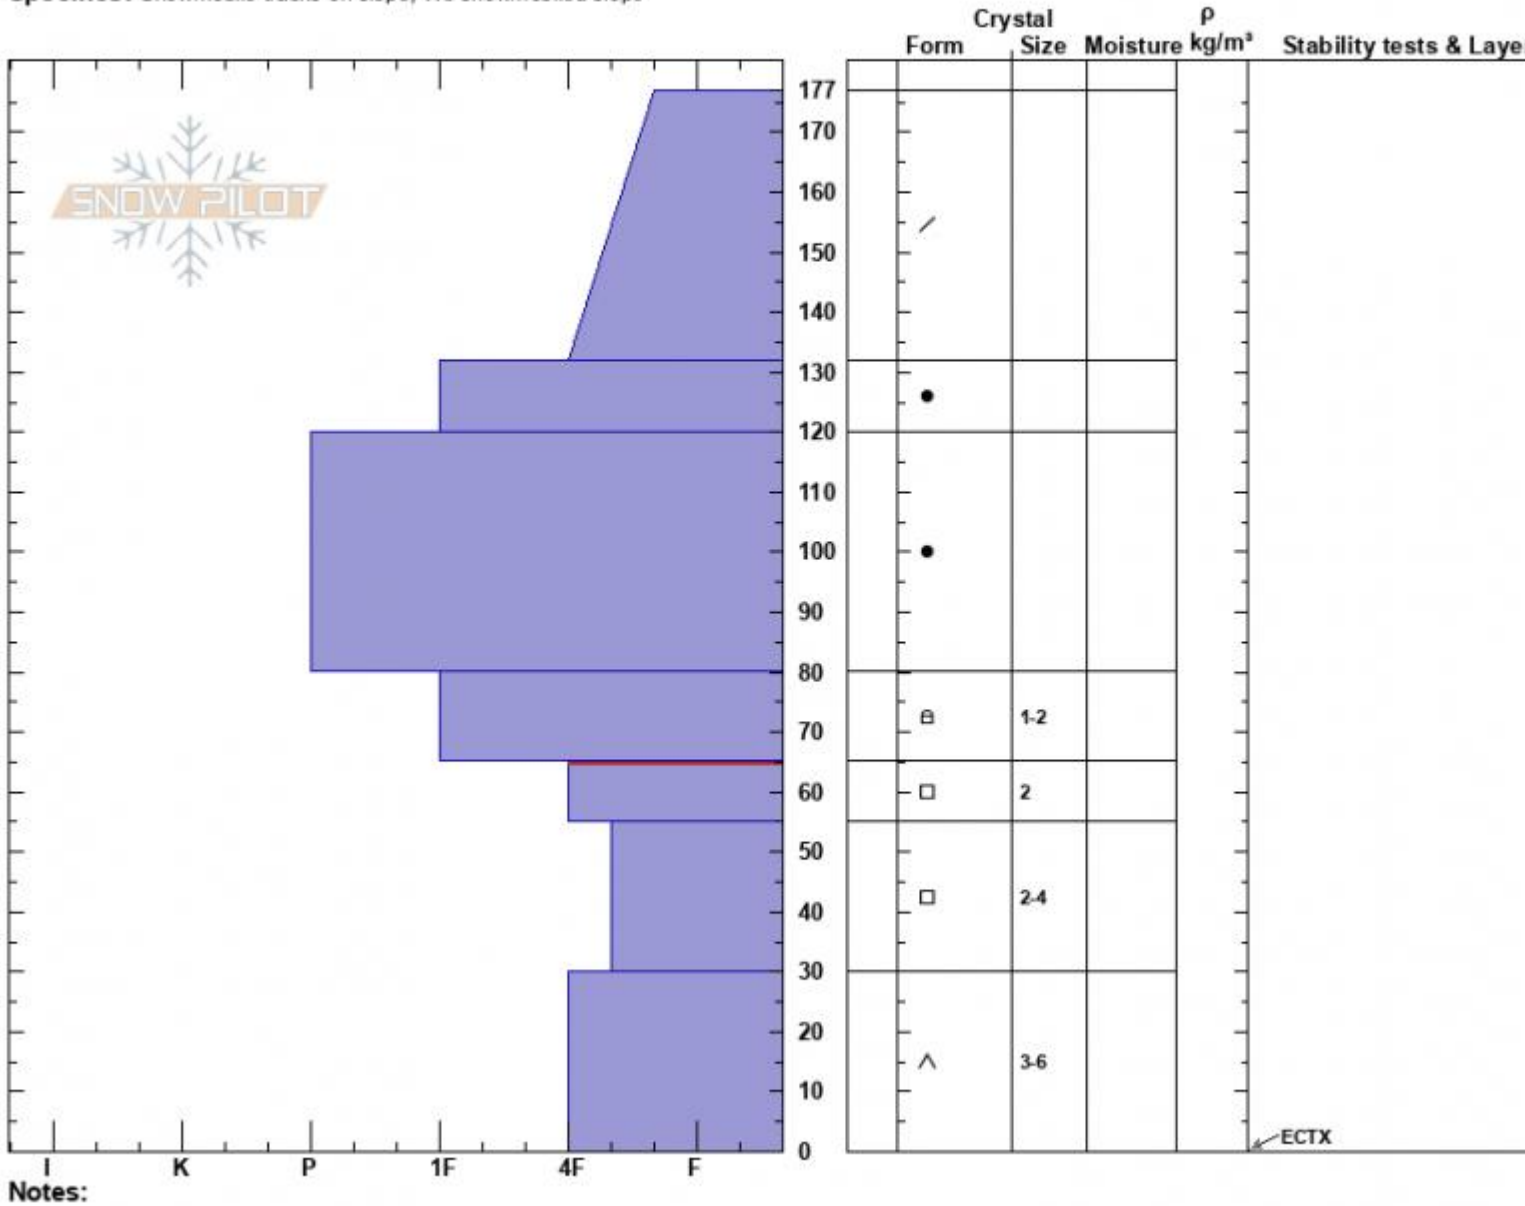

Portal Creek  
 Gallatin Range-N  
 MT  
 Elevation: 9400 ft  
 Aspect: 5°  
 Specifics: Snowmobile tracks on slope; We snowmobiled slope

Ian Hoyer  
 03/20/2024 - 11:00am  
 Co-ord: 45.22691N, -111.11935W  
 Slope Angle: 30°  
 Wind Loading: no

Stability: Fair  
 Air Temperature:  
 Sky Cover: FEW  
 Precipitation: NO  
 Wind: Calm

HS:177 Layer Notes:  
 PF:30 65-55cm:Problematic layer

Notes:  
 Advisory Region  
 Northern Gallatin  
 Longitude  
 -111.14W  
 Latitude  
 45.29N  
 Northern Gallatin, 2024-03-20