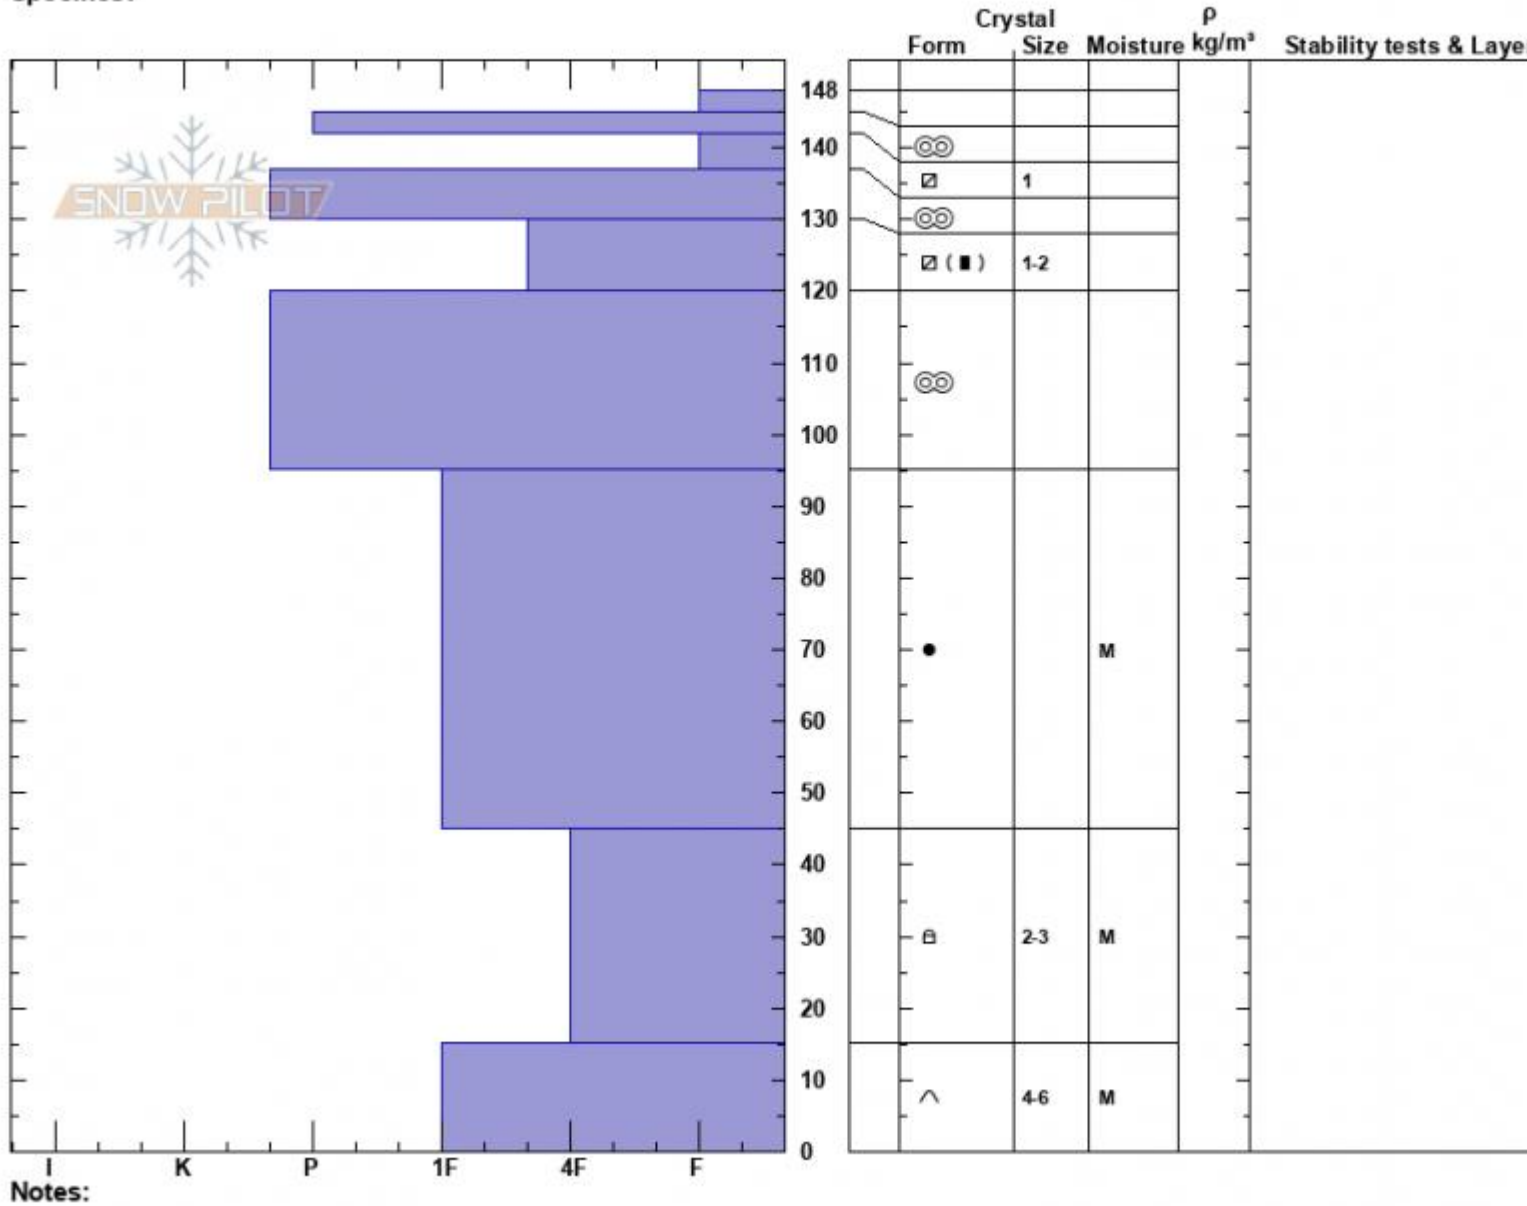

Wilderness Boundary  
 Madison Range-S  
 MT  
 Elevation: 8800 ft  
 Aspect: 250°  
 Specifics:

Dave Zinn  
 03/26/2024 - 11:00am  
 Co-ord: 44.97682N, -111.35901W  
 Slope Angle: 20°  
 Wind Loading: no

Stability: Good  
 Air Temperature:  
 Sky Cover: SCT  
 Precipitation: S-1  
 Wind: Calm

HS:148  
 PF:15  
 Layer Notes:

Advisory Region  
 Southern Madison  
 Longitude  
 -111.27W  
 Latitude  
 45.06N  
 Southern Madison, 2024-03-26