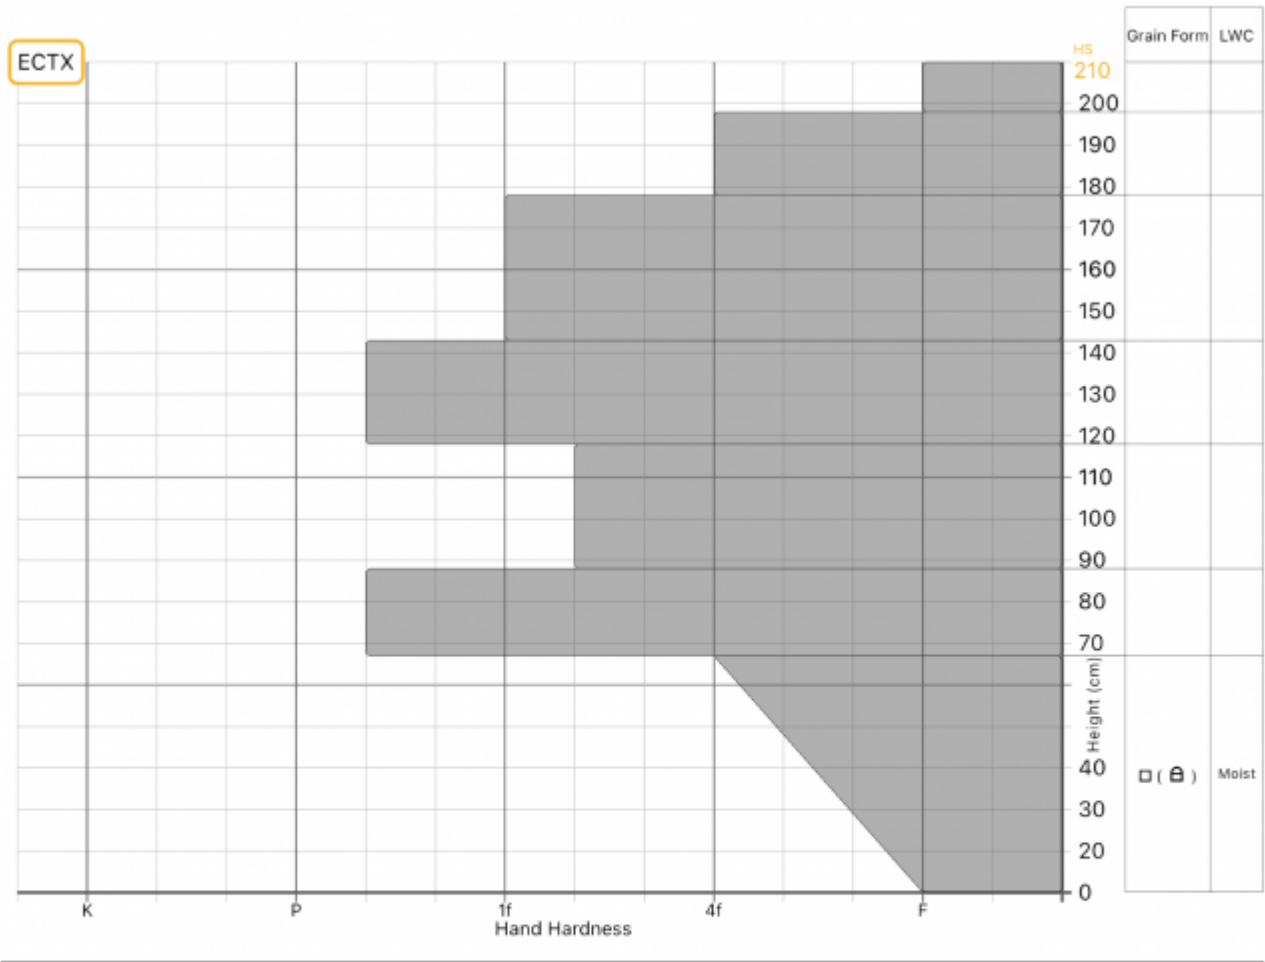

Profile Name: Republic Creek

**General**  
 🕒 Date: 2024-03-24 14:13:00.000  
 👤 Observer: Joe Trovato  
 🏠 Org: Propagation Labs

**Location**  
 📍 Elevation: 9536ft  
 🌬️ Aspect: W  
 📐 Slope: 27°  
 📍 Lat/Lng: 44.9853,-109.9270

**Weather**  
 🌡️ Air Temperature: ?  
 ☁️ Sky Cover: ?  
 ❄️ Precipitation: ?  
 🌬️ Wind: ?  
 🌀 Blowing Snow: ?

**Snow Conditions**  
 📏 Total Snow Depth (HS): 210cm  
 ❄️ Surface Grain: ?  
 🚶 Foot Pen: ?  
 🛷 Ski Pen: ?

Notes:

Advisory Region  
 Cooke City  
 Longitude  
 -109.94W  
 Latitude  
 44.99N  
 Cooke City, 2024-03-27