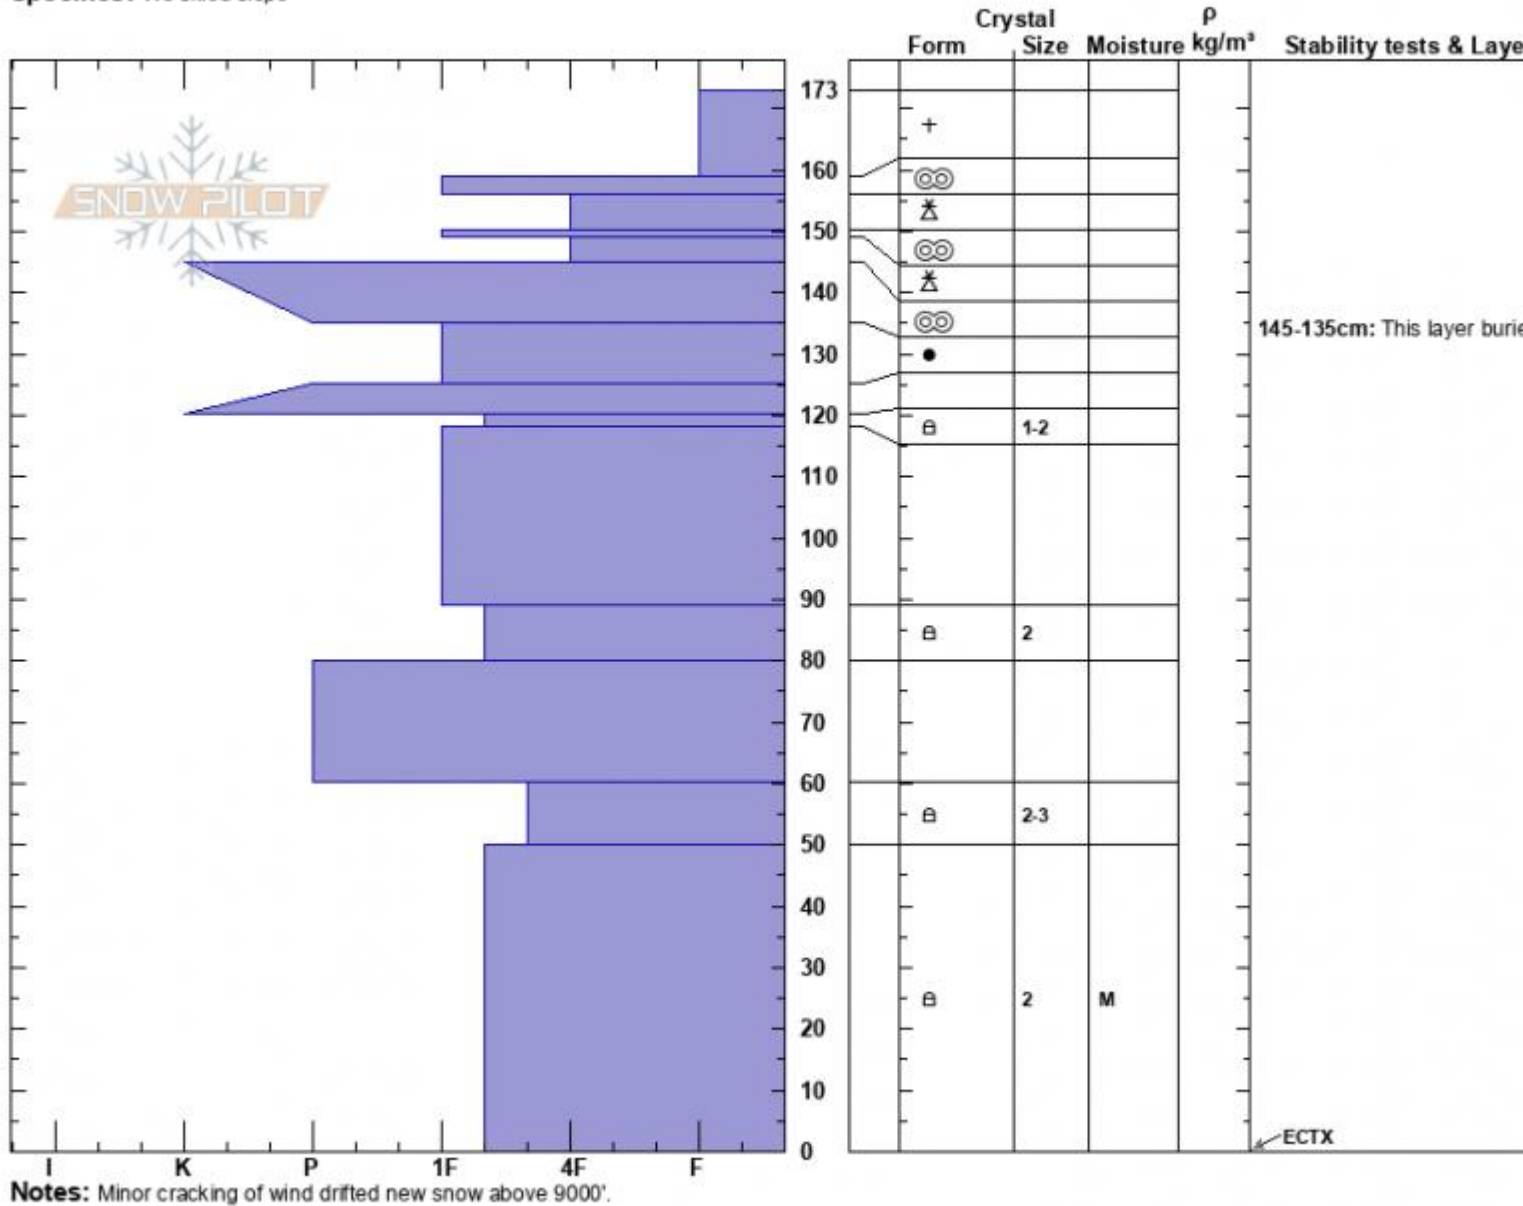

near Cooke City, 2  
 Beartooths  
 MT  
 Elevation: 9250 ft  
 Aspect: 136°  
 Specifics: We skied slope

Beau Fredlund  
 03/28/2024 - 9:30am  
 Co-ord: 45.01967N, -109.93409E  
 Slope Angle: 27°  
 Wind Loading:

Stability:  
 Air Temperature:  
 Sky Cover:  
 Precipitation: S2  
 Wind: Calm

HS:173 Layer Notes:  
 145-135cm: This layer buried Ma  
 60-50cm: Problematic layer

Advisory Region  
 Cooke City  
 Longitude  
 -109.94W  
 Latitude  
 45.02N  
 Cooke City, 2024-03-28