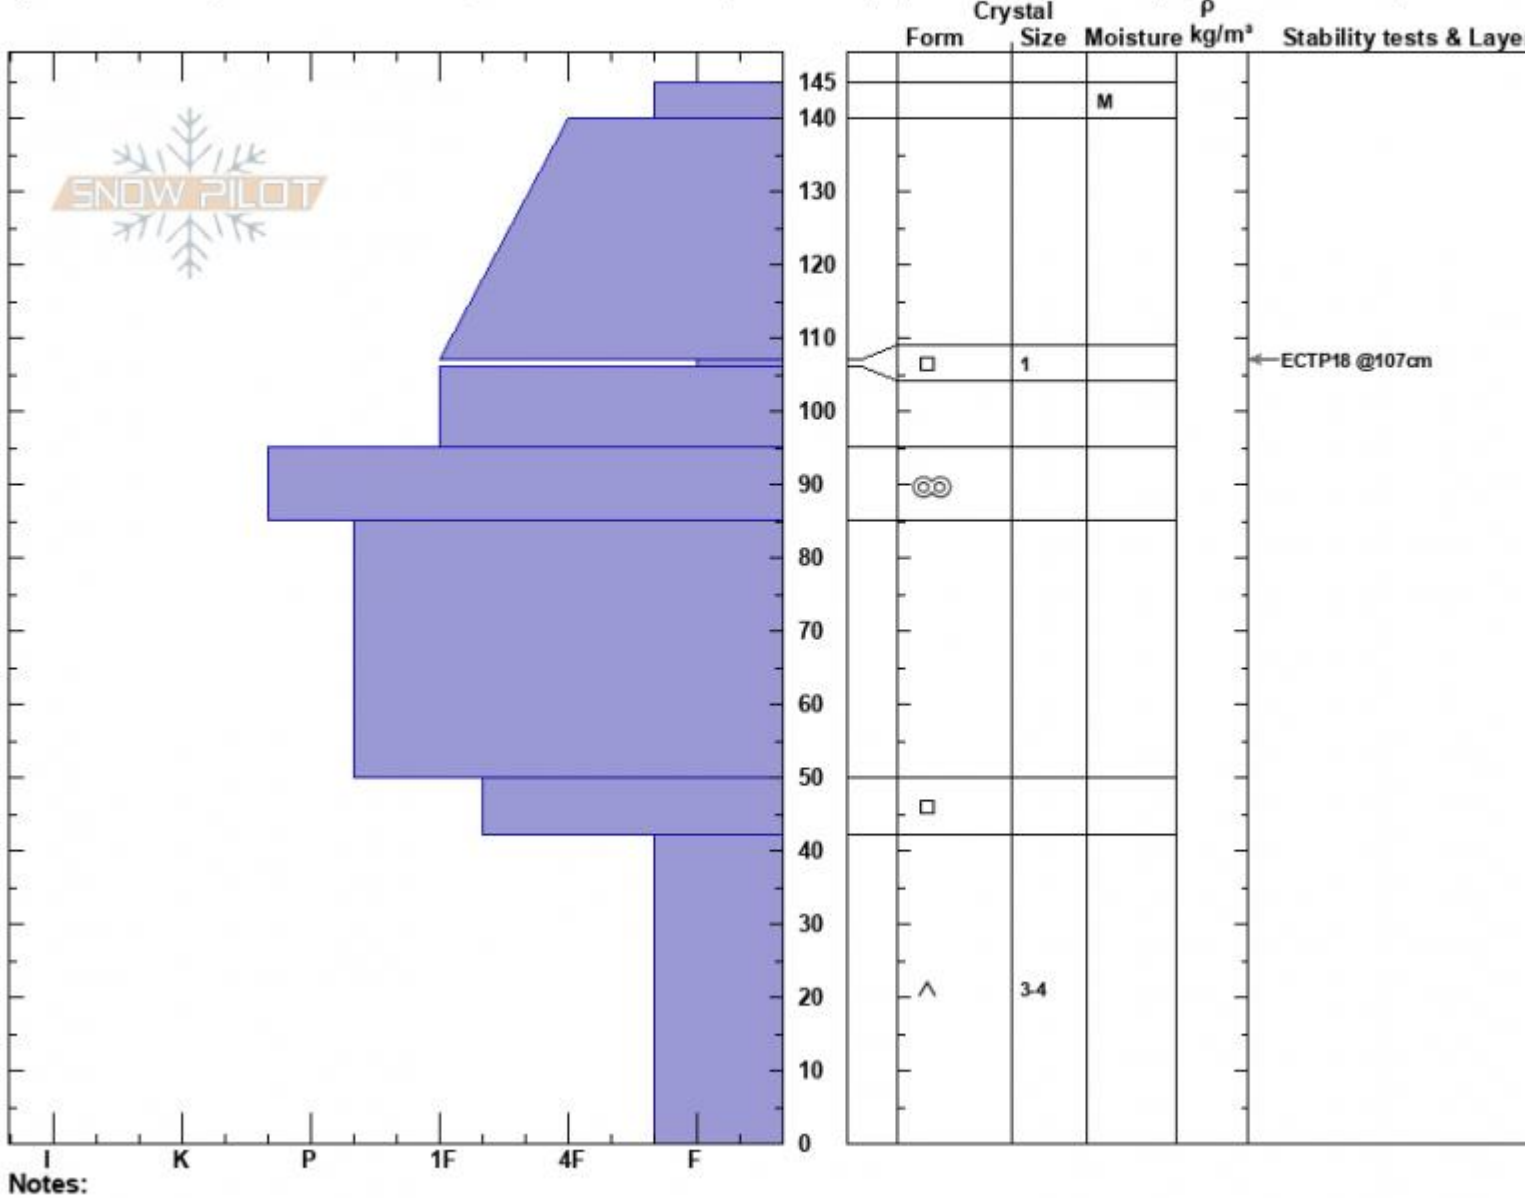

Targhee Creek
 Lionhead Range
 MT
 Elevation: 9600 ft
 Aspect: 75°

Ian Hoyer
 04/02/2024 - 12:00pm
 Co-ord: 44.75039N, -111.39098W
 Slope Angle: 31°
 Wind Loading: no

Stability: Fair
 Air Temperature:
 Sky Cover: CLR
 Precipitation: NO
 Wind: Calm

HS:145
 PF:30
 Layer Notes: 107-106cm:Problematic layer

Specifics: Pit is adjacent to avalanche: crown; Recent avalanche activity on similar slopes; Snowmobile tracks on slope; We snowmobiled slope

Notes:

Advisory Region
 Lionhead Range
 Longitude
 -111.32W
 Latitude
 44.71N
 Avalanche Details: [Snowmo triggered small slide at Lionhead](#)
 Lionhead Range, 2024-04-02