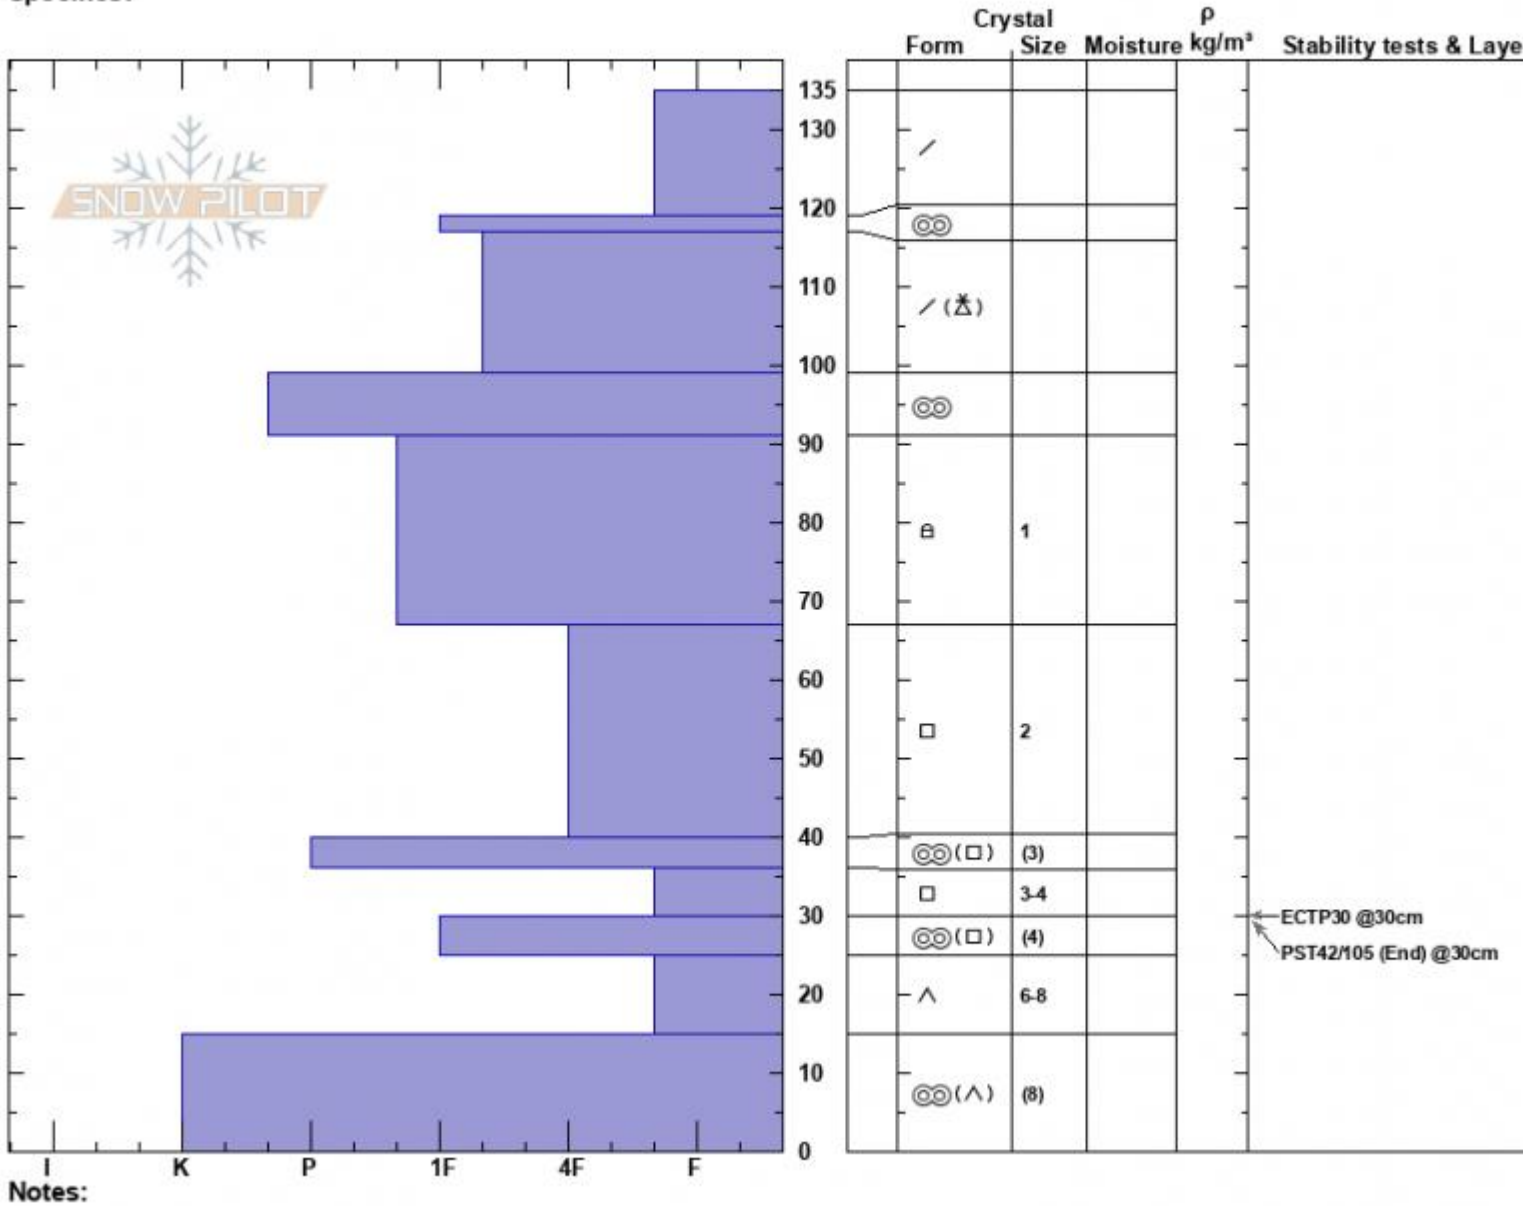

Jones Profile
 Bridger Range
 MT
 Elevation: 8500 ft
 Aspect: 315°
 Specifics:

Dave Zinn
 04/02/2024 - 11:00am
 Co-ord: 45.82398N, -110.93187W
 Slope Angle: 30°
 Wind Loading: previous

Stability: Good
 Air Temperature:
 Sky Cover: CLR
 Precipitation: NO
 Wind: SW Moderate

HS:135 Layer Notes:
 PF:25 25-15cm:Problematic layer

Advisory Region
 Bridger Range
 Longitude
 -110.93W
 Latitude
 45.81N
 Bridger Range, 2024-04-02