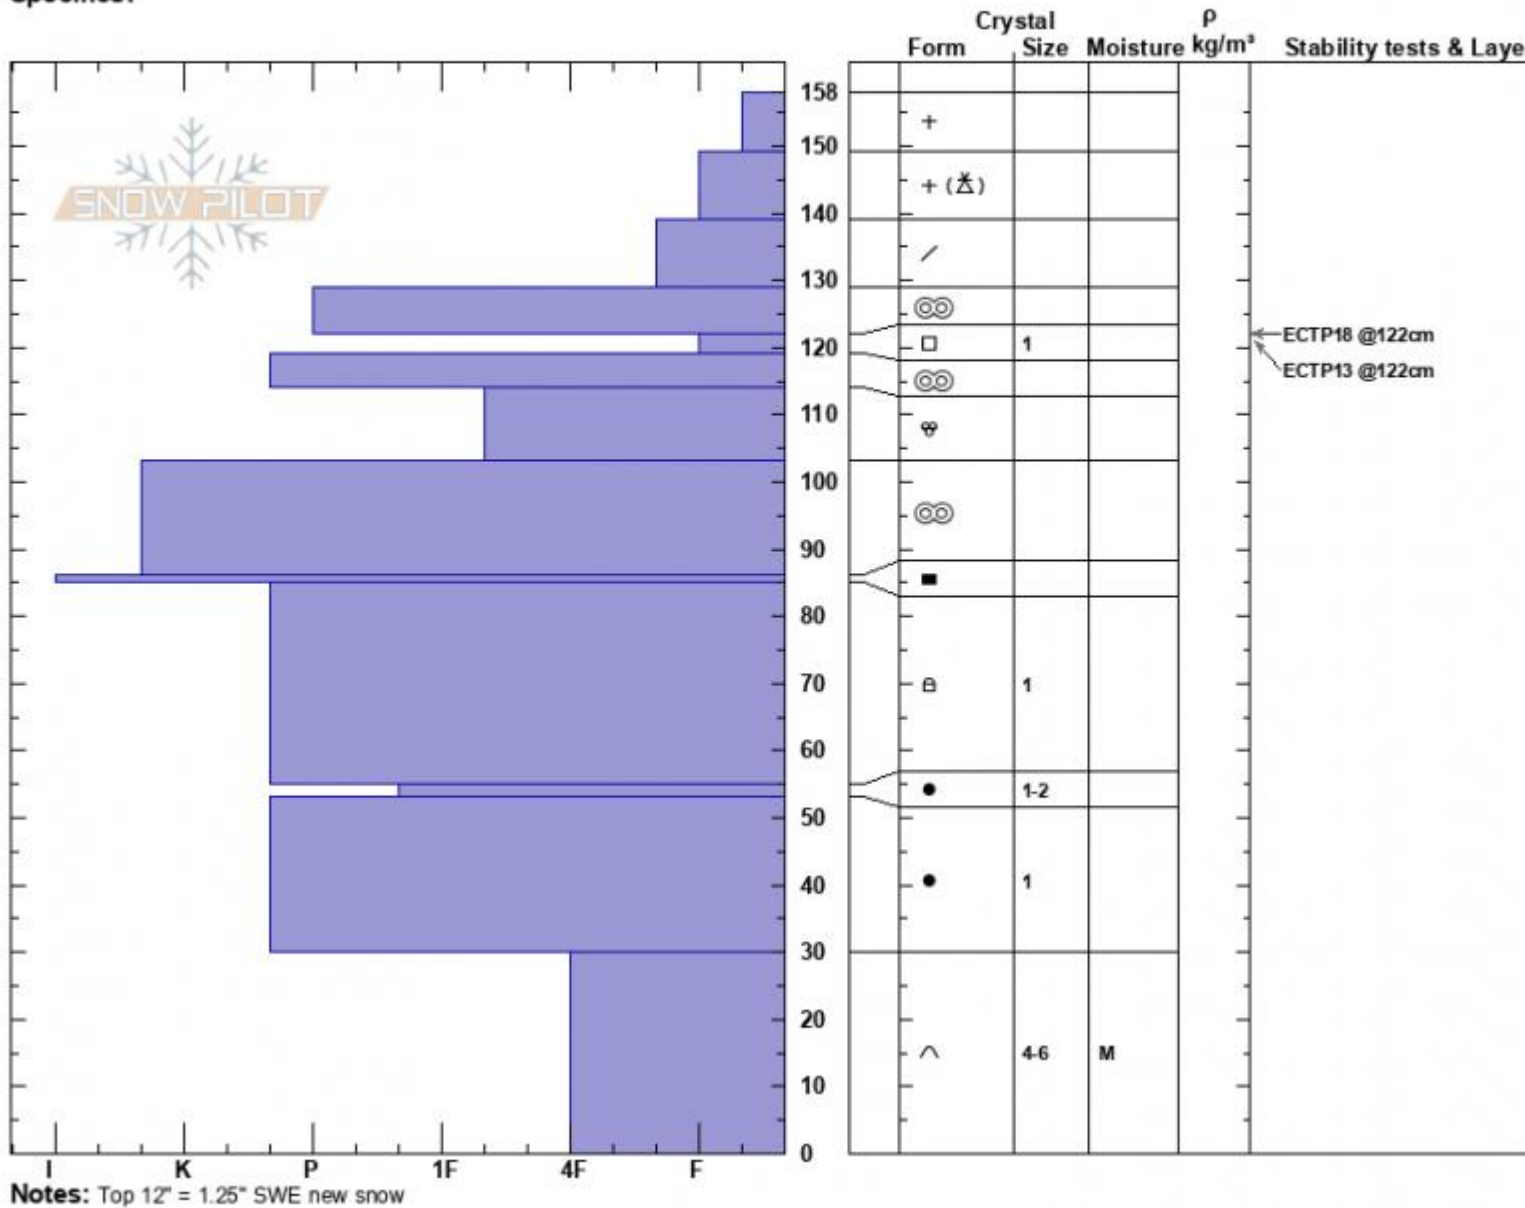

Lightning Crk, T Fork  
 Madison Range-S  
 MT  
 Elevation: 8775 ft  
 Aspect: 240°  
 Specifics:

Alex Marienthal  
 03/29/2024 - 12:15pm  
 Co-ord: 44.97662N, -111.35970W  
 Slope Angle: 30°  
 Wind Loading: no

Stability: Fair  
 Air Temperature: -2.5°C  
 Sky Cover: BKN  
 Precipitation: S-1  
 Wind: Calm

HS:158  
 Layer Notes:  
 122-119cm:Problematic layer

Advisory Region  
 Southern Madison  
 Longitude  
 -111.27W  
 Latitude  
 45.06N  
 Southern Madison, 2024-03-29