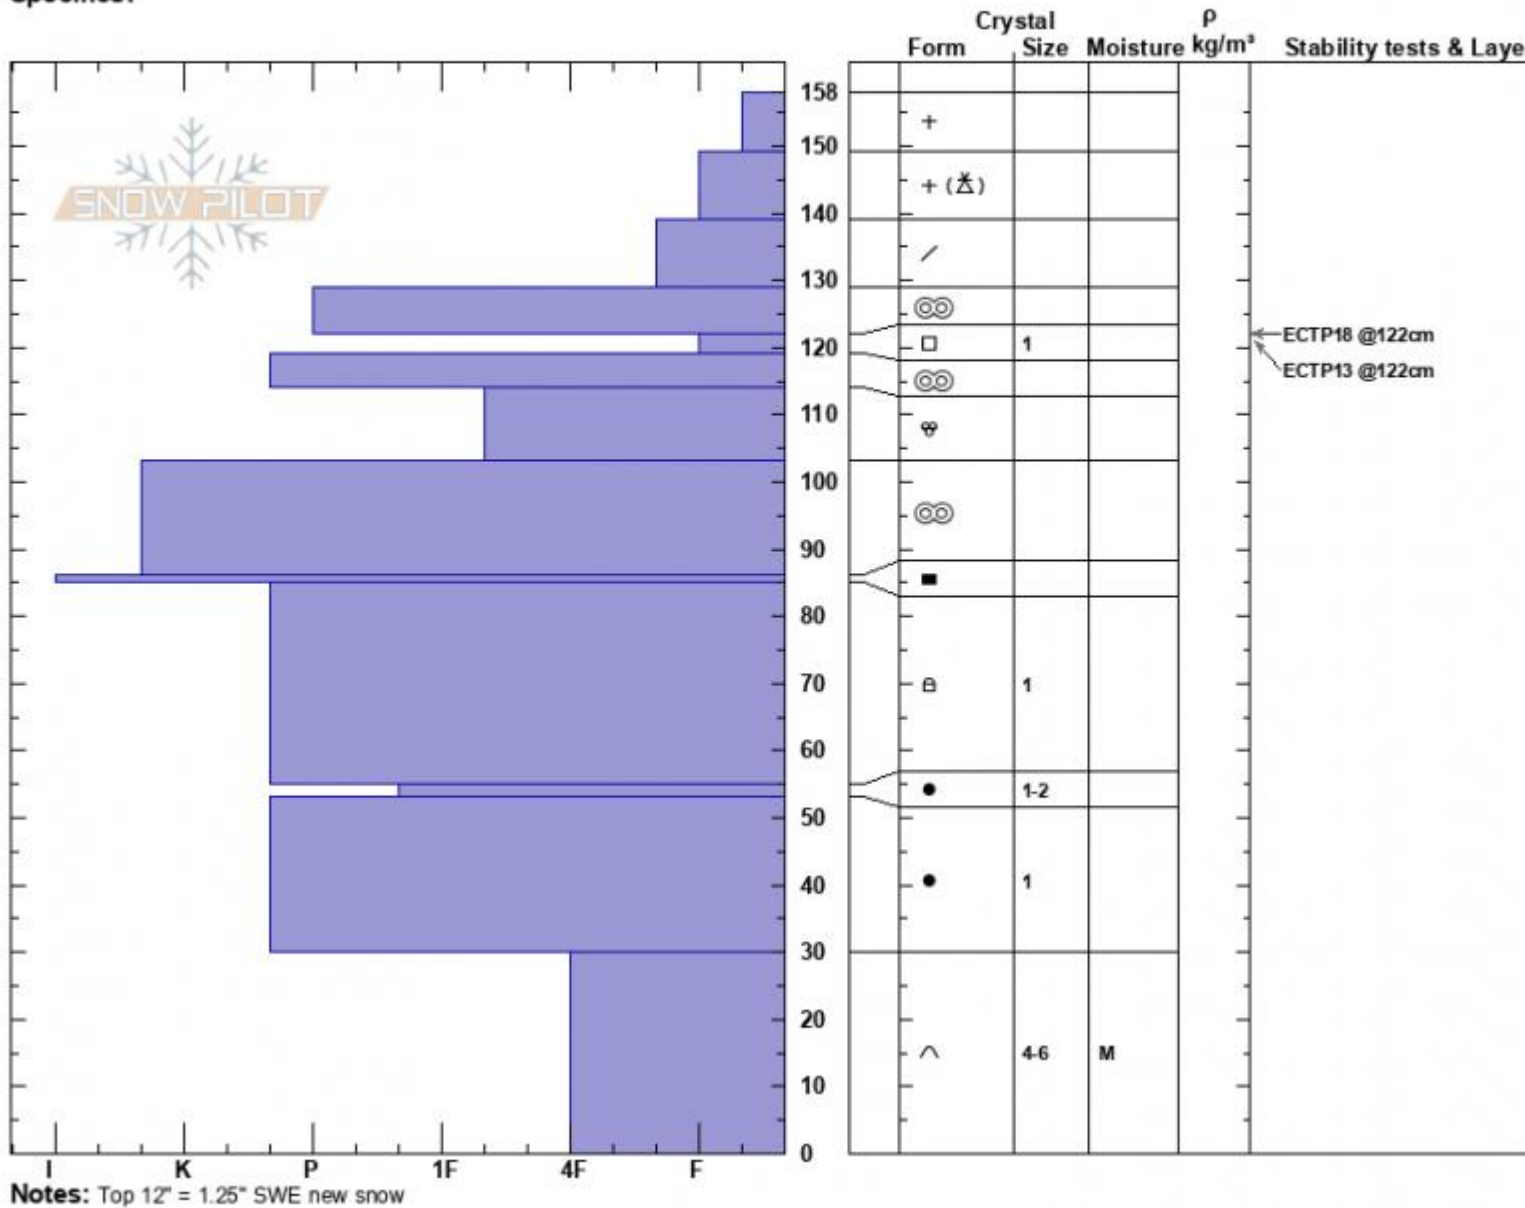

Lightning Crk, T Fork
 Madison Range-S
 MT
 Elevation: 8775 ft
 Aspect: 240°
 Specifics:

Alex Marienthal
 03/29/2024 - 12:15pm
 Co-ord: 44.97662N, -111.35970W
 Slope Angle: 30°
 Wind Loading: no

Stability: Fair
 Air Temperature: -2.5°C
 Sky Cover: BKN
 Precipitation: S-1
 Wind: Calm

HS:158
 Layer Notes:
 122-119cm:Problematic layer

Advisory Region
 Southern Madison
 Longitude
 -111.27W
 Latitude
 45.06N
 Southern Madison, 2024-03-29