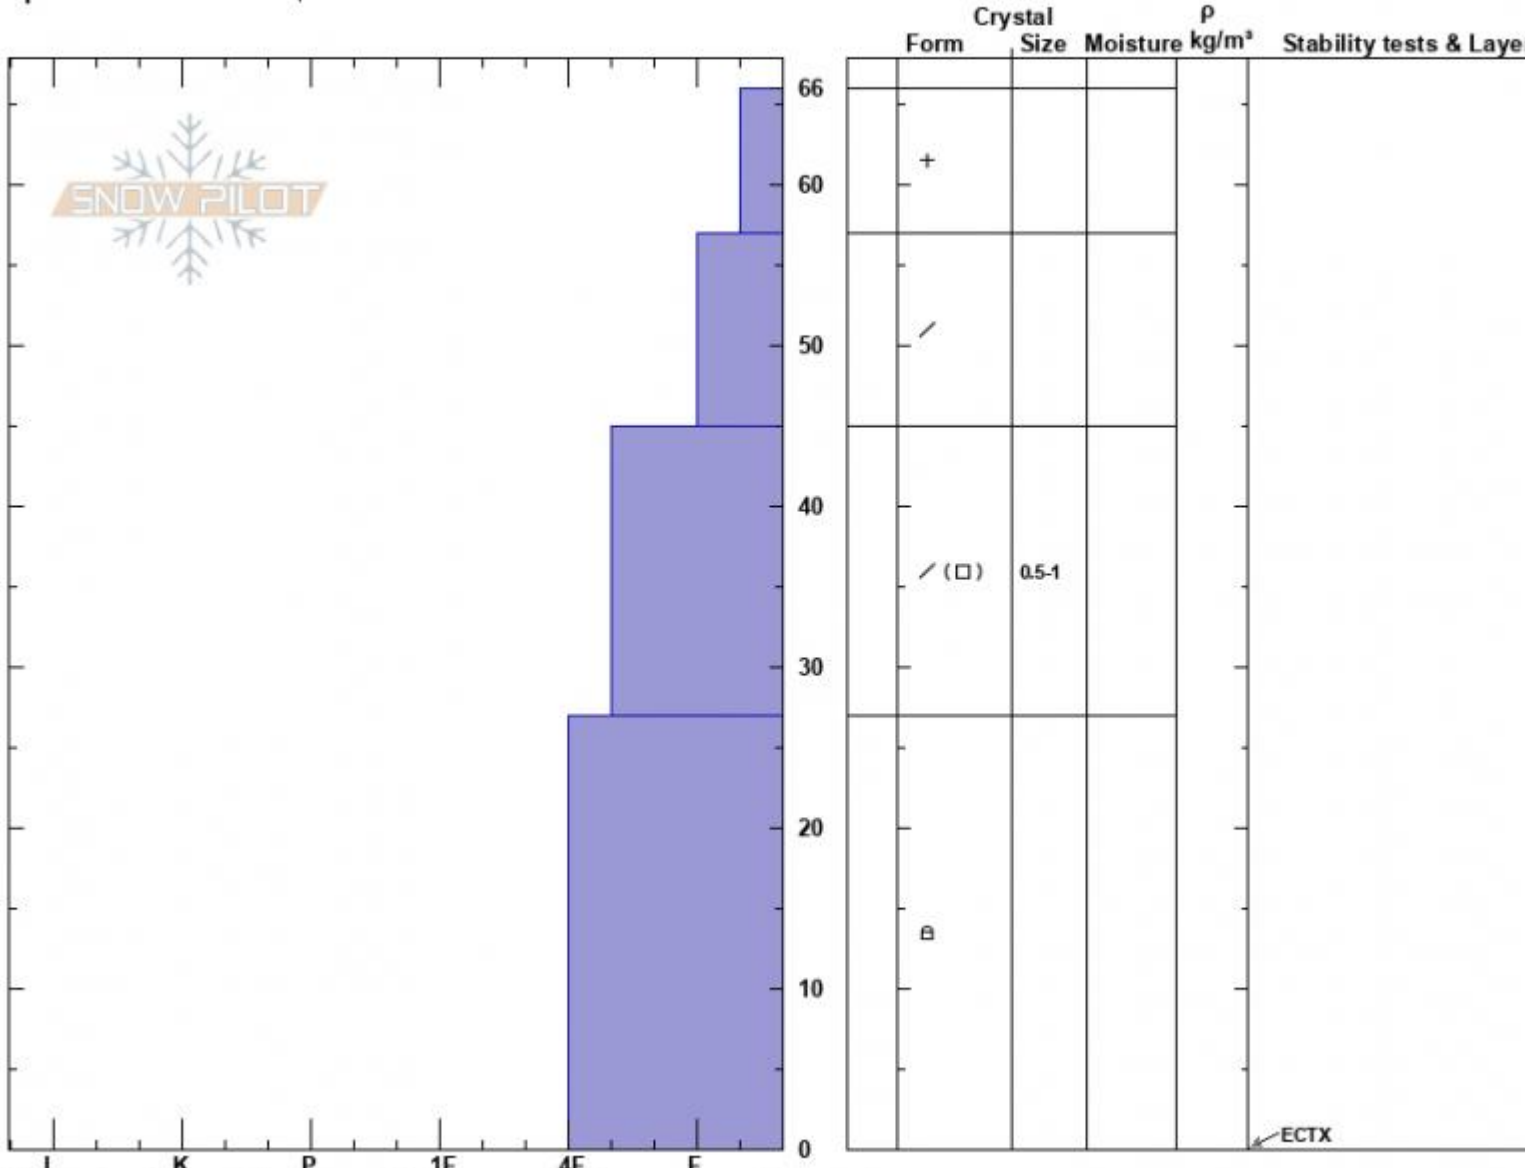

1st Finger  
 Bridger Range  
 MT  
 Elevation: 7900 ft  
 Aspect: 10°  
 Specifics: Ski tracks on slope

Ian Hoyer  
 11/19/2024 - 11:00am  
 Co-ord: 45.80649N, -110.92661W  
 Slope Angle: 37°  
 Wind Loading: no

Stability: Fair  
 Air Temperature:  
 Sky Cover: OVC  
 Precipitation: S1  
 Wind: Calm

HS:66  
 PF:66  
 Layer Notes:

Notes: Found a very similar snowpack 100 ft away around the corner on an East aspect.

Advisory Region  
 Bridger Range  
 Longitude  
 -110.92W  
 Latitude  
 45.82N  
 Bridger Range, 2024-11-19