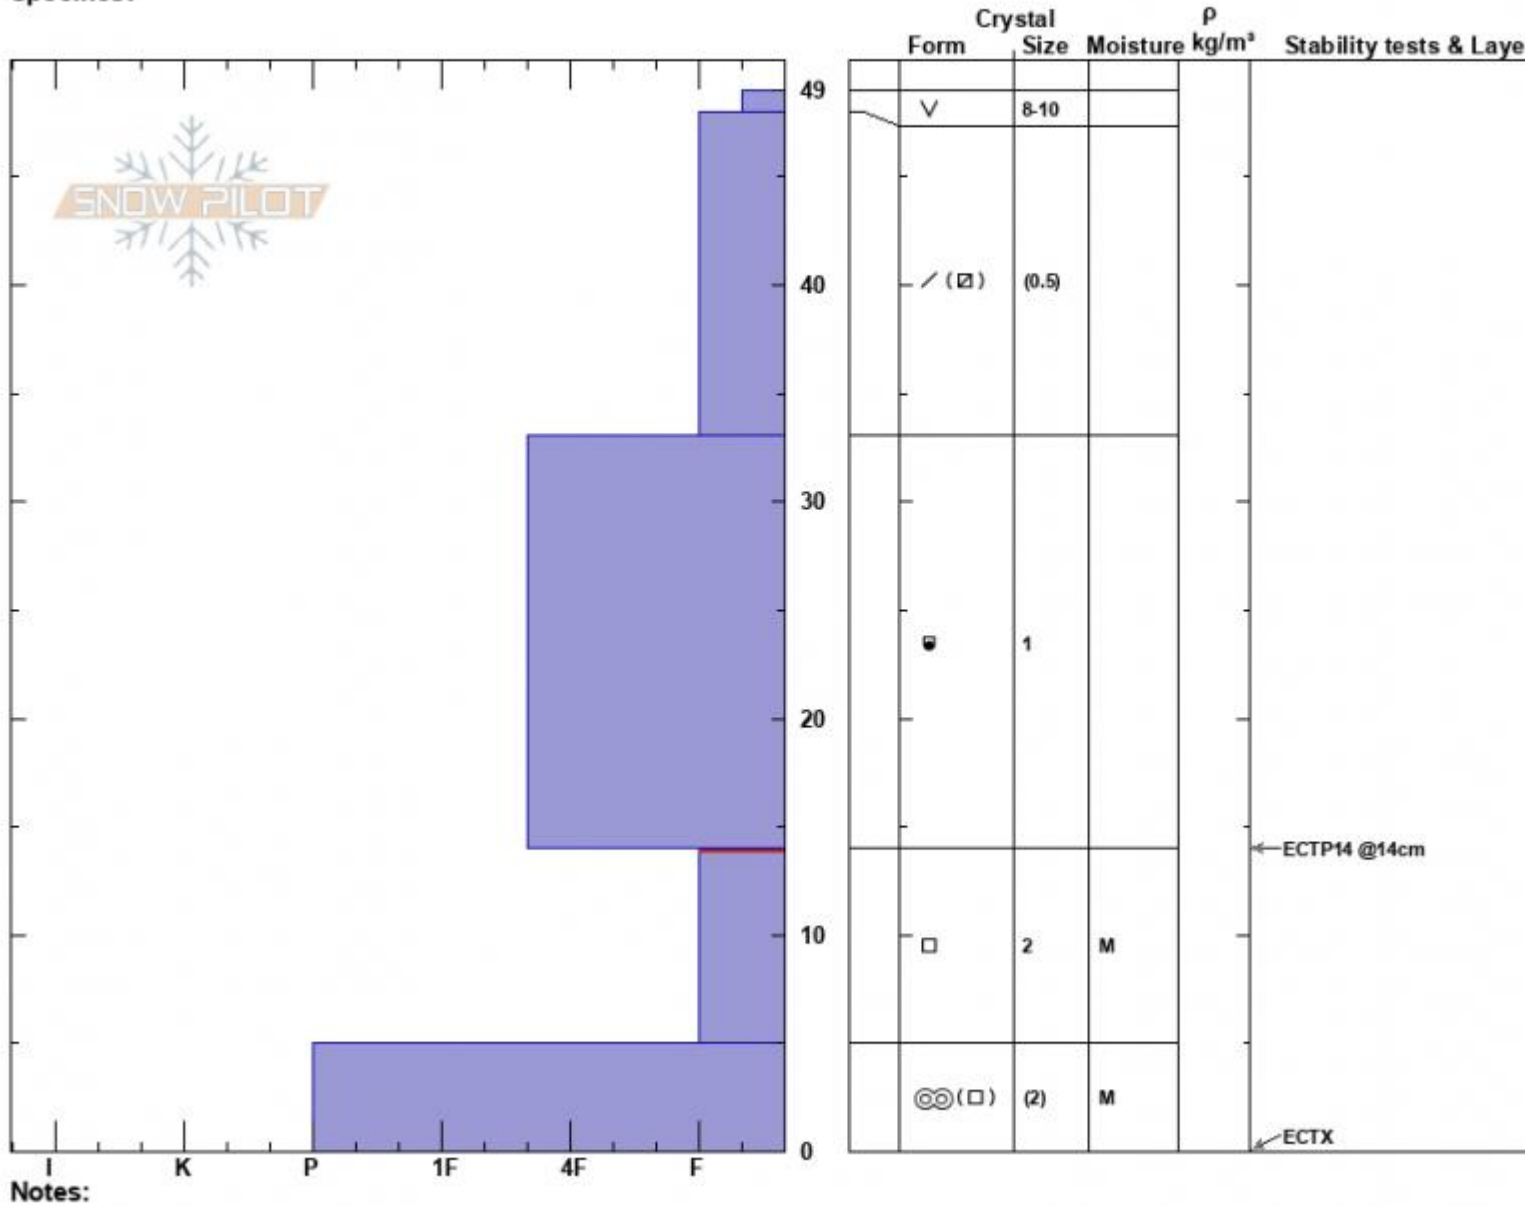

Wilderness Boundary
 Madison Range-S
 MT
 Elevation: 8850 ft
 Aspect: 240°
 Specifics:

Dave Zinn
 12/03/2024 - 12:15pm
 Co-ord: 44.97699N, -111.35905W
 Slope Angle: 20°
 Wind Loading: no

Stability: Good
 Air Temperature:
 Sky Cover: CLR
 Precipitation: NO
 Wind: Calm

HS:49
 PF:30
 Layer Notes:
 14-5cm: Problematic layer

Notes:
 Advisory Region
 Southern Madison
 Longitude
 -111.27W
 Latitude
 45.06N
 Southern Madison, 2024-12-03