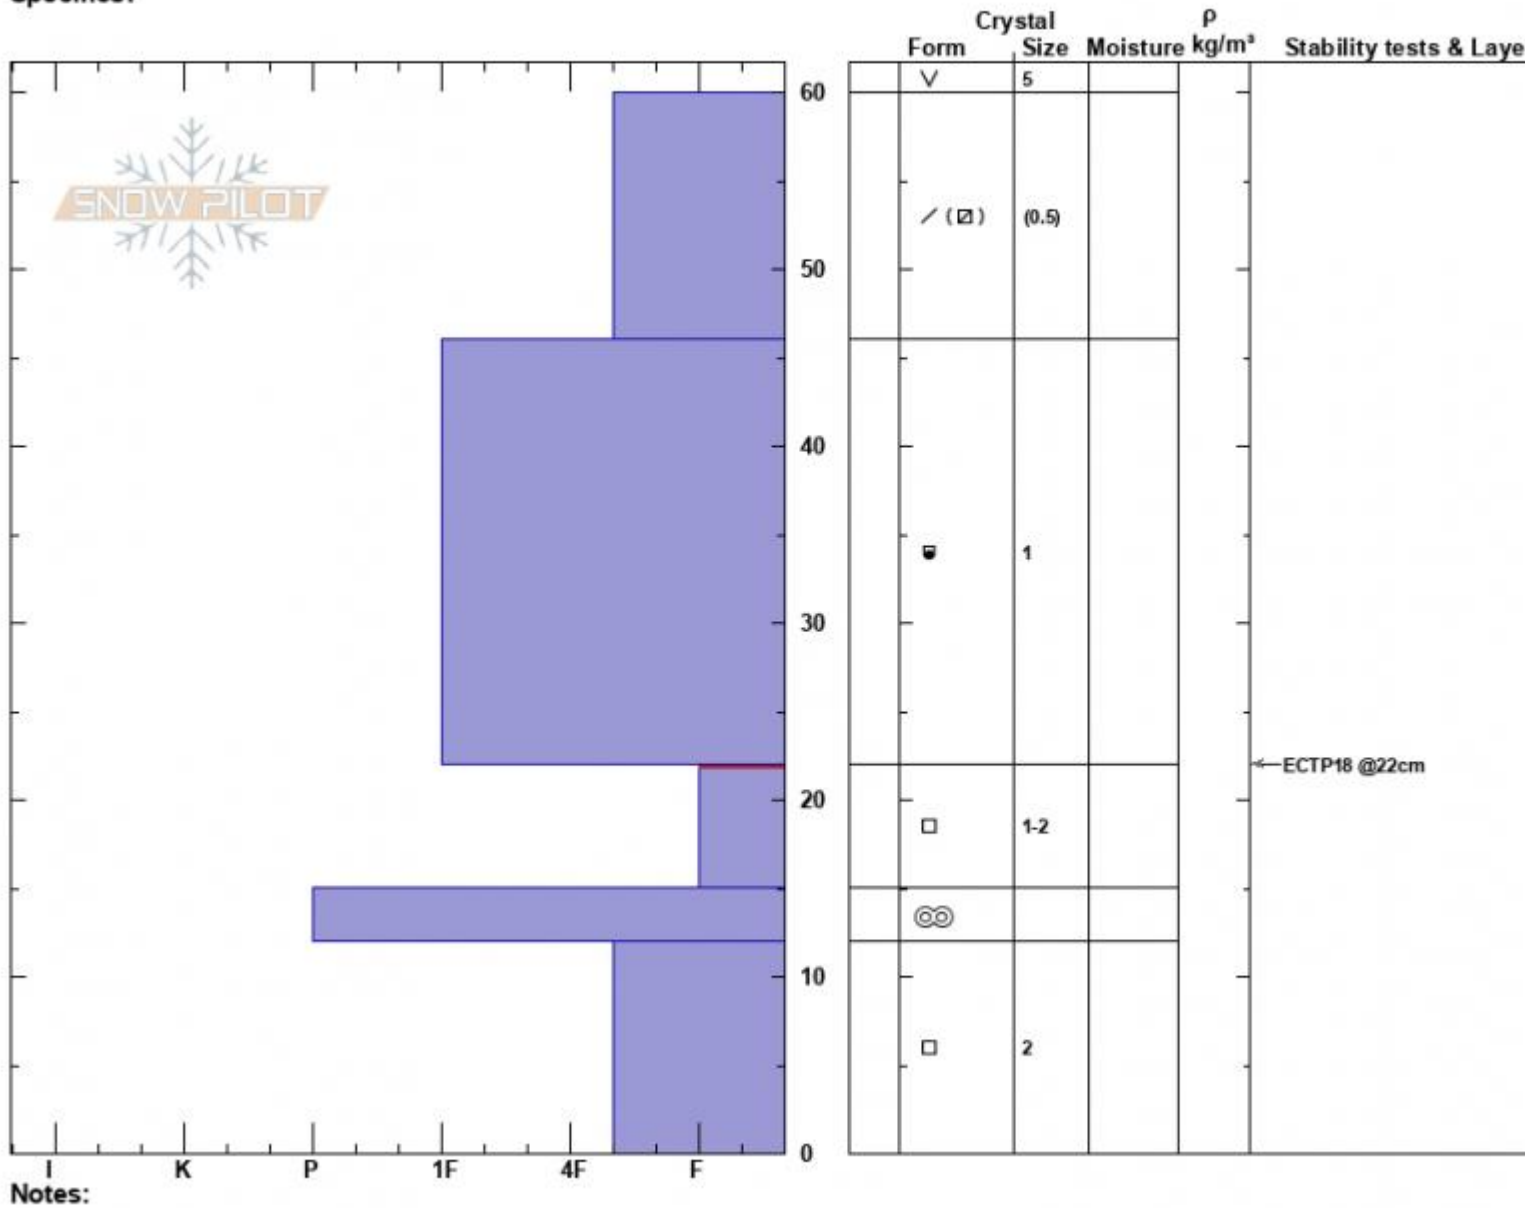

Sunlight Basin Profile
 Madison Range-S
 MT
 Elevation: 9480 ft
 Aspect: 95°
 Specifics:

Dave Zinn
 12/03/2024 - 11:20am
 Co-ord: 44.97486N, -111.31403W
 Slope Angle: 24°
 Wind Loading: previous

Stability: Good
 Air Temperature:
 Sky Cover: CLR
 Precipitation: NO
 Wind: Calm

HS:60
 PF:40
 Layer Notes:
 22-15cm: Problematic layer

Notes:
 Advisory Region
 Southern Madison
 Longitude
 -111.27W
 Latitude
 45.06N
 Southern Madison, 2024-12-03