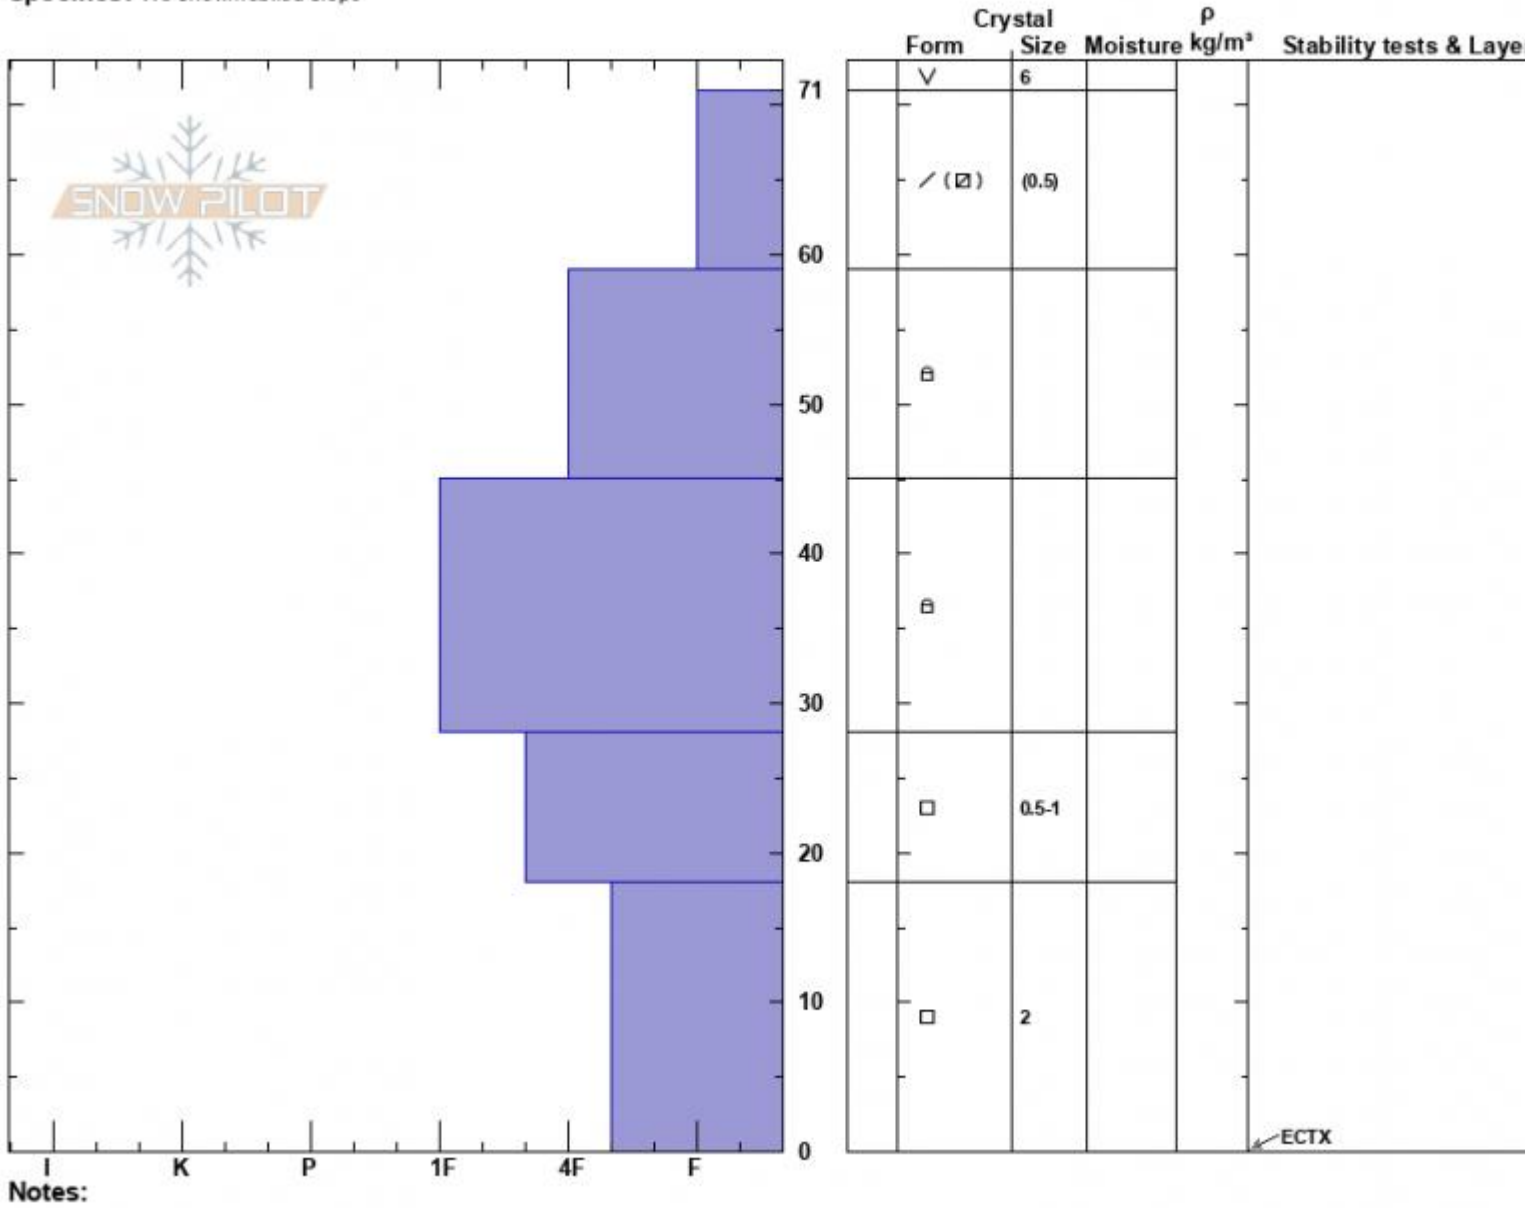

Second Yellow Mule  
 Madison Range-N  
 MT  
 Elevation: 9400 ft  
 Aspect: 42°  
 Specifics: We snowmobiled slope

Haylee Darby  
 12/04/2024 - 11:00am  
 Co-ord: 45.17931N, -111.40368W  
 Slope Angle: 26°  
 Wind Loading: no

Stability:  
 Air Temperature: -2°C  
 Sky Cover: CLR  
 Precipitation: NO  
 Wind: W Calm

HS:71  
 PF:24  
 Layer Notes:

Notes:  
 Advisory Region  
 Northern Madison  
 Longitude  
 -111.38W  
 Latitude  
 45.17N  
 Northern Madison, 2024-12-05