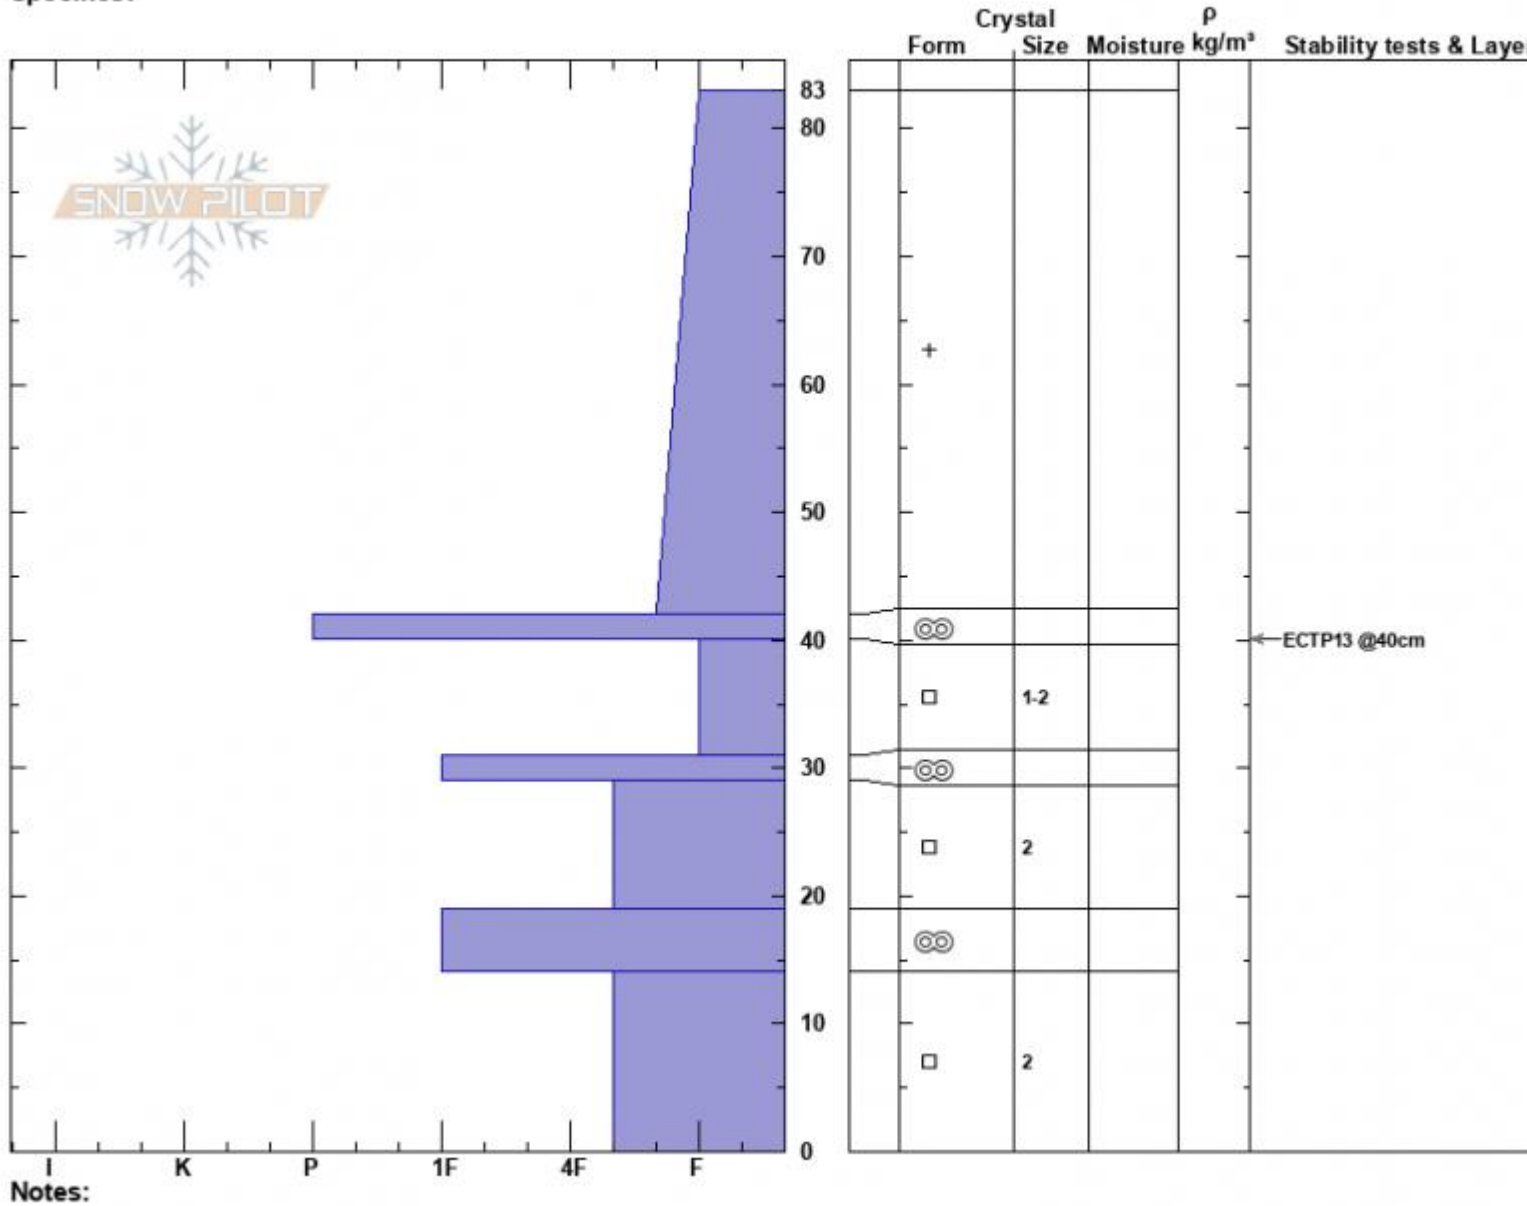

Blackmore SE Face
 Gallatin Range-N
 MT
 Elevation: 9705 ft
 Aspect: 115°
 Specifics:

Haylee Darby
 12/10/2024 - 12:45pm
 Co-ord: 45.44581N, -111.00166W
 Slope Angle: 26°
 Wind Loading: no

Stability:
 Air Temperature: -6°C
 Sky Cover: BKN
 Precipitation: NO
 Wind: W Light Breeze

HS:83
 PF:45
 PS:30

Layer Notes:

Notes:
 Advisory Region
 Northern Gallatin
 Longitude
 -111.00W
 Latitude
 45.44N
 Northern Gallatin, 2024-12-10