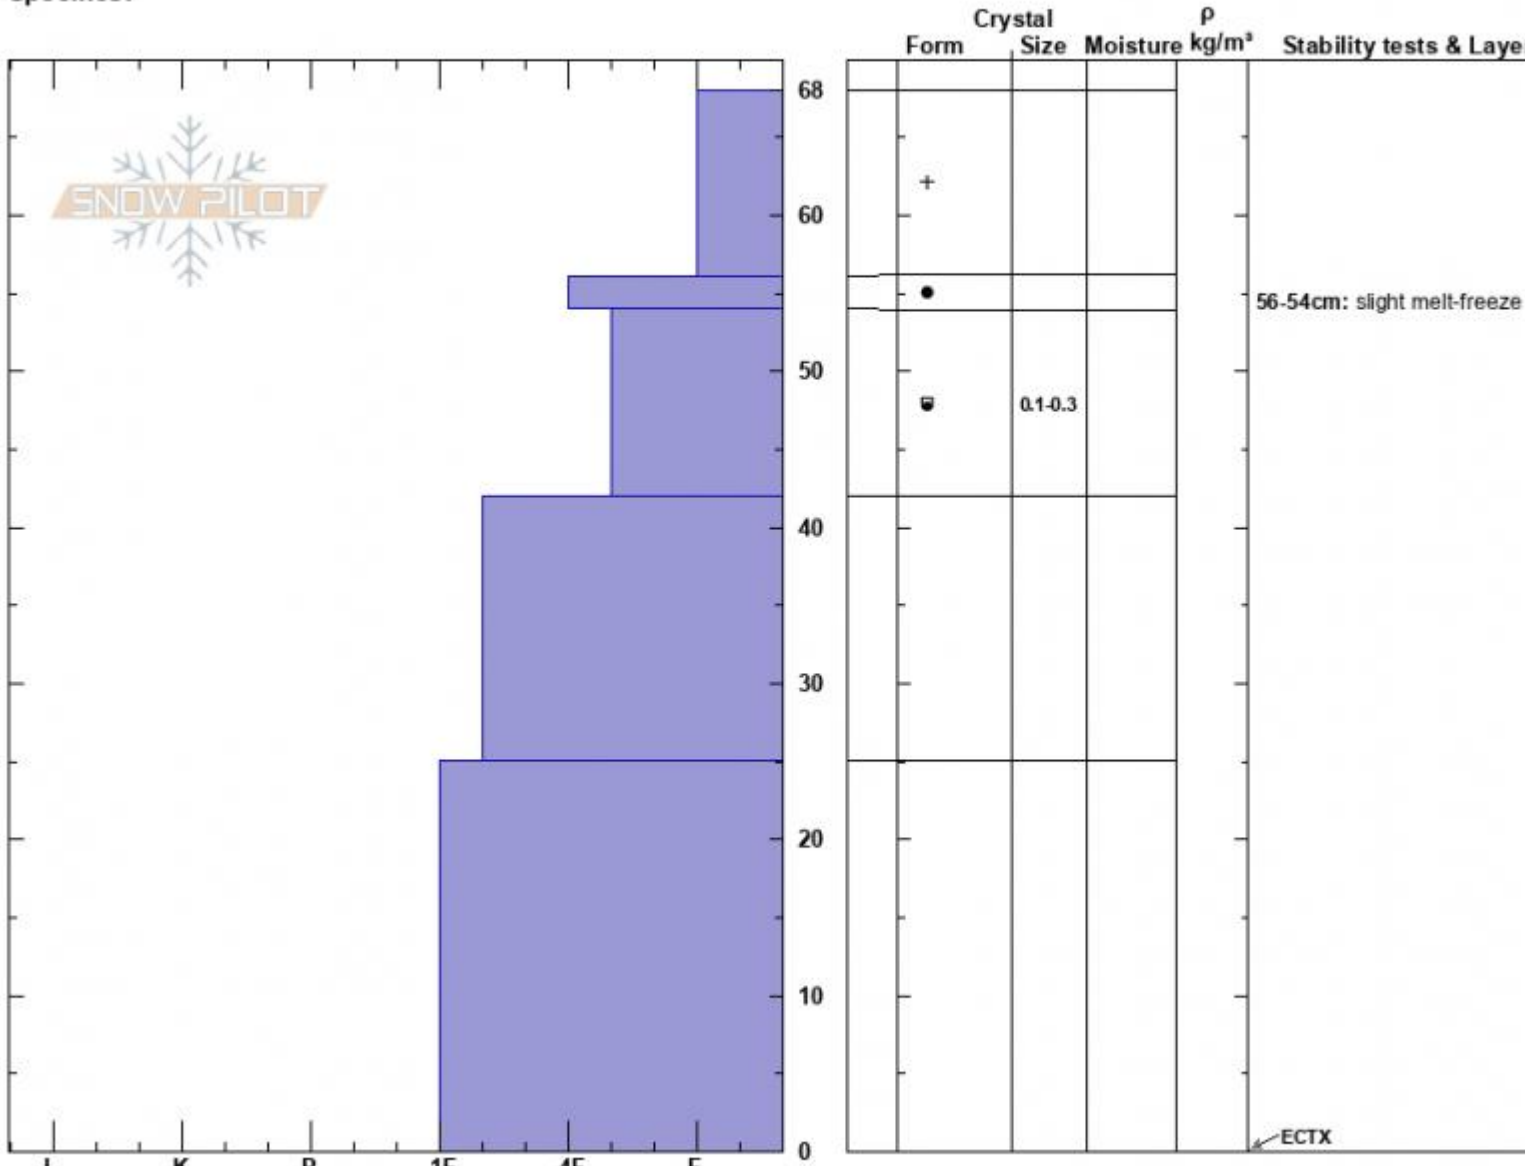

Texas Meadows north
 Bridger Range
 MT
 Elevation: 7860 ft
 Aspect: 307°
 Specifics:

Mark Staples
 12/10/2024 - 11:30am
 Co-ord: 45.84041N, -110.93538W
 Slope Angle: 19°
 Wind Loading: no

Stability: Good
 Air Temperature:
 Sky Cover: FEW
 Precipitation:
 Wind: NW Moderate

HS:68
Layer Notes:
 56-54cm: slight melt-freeze
 54-42cm: Problematic layer

Notes: Overall surprisingly supportable snowpack. Faceting of the old snow surface that was just buried is evident but generally minimal. The bridgers experience more melt-freeze than other areas due to lower elevations.

Snow profile N facing by Texas Meadow

Advisory Region
 Bridger Range
 Longitude
 -110.94W

Latitude

45.84N

Bridger Range, 2024-12-10