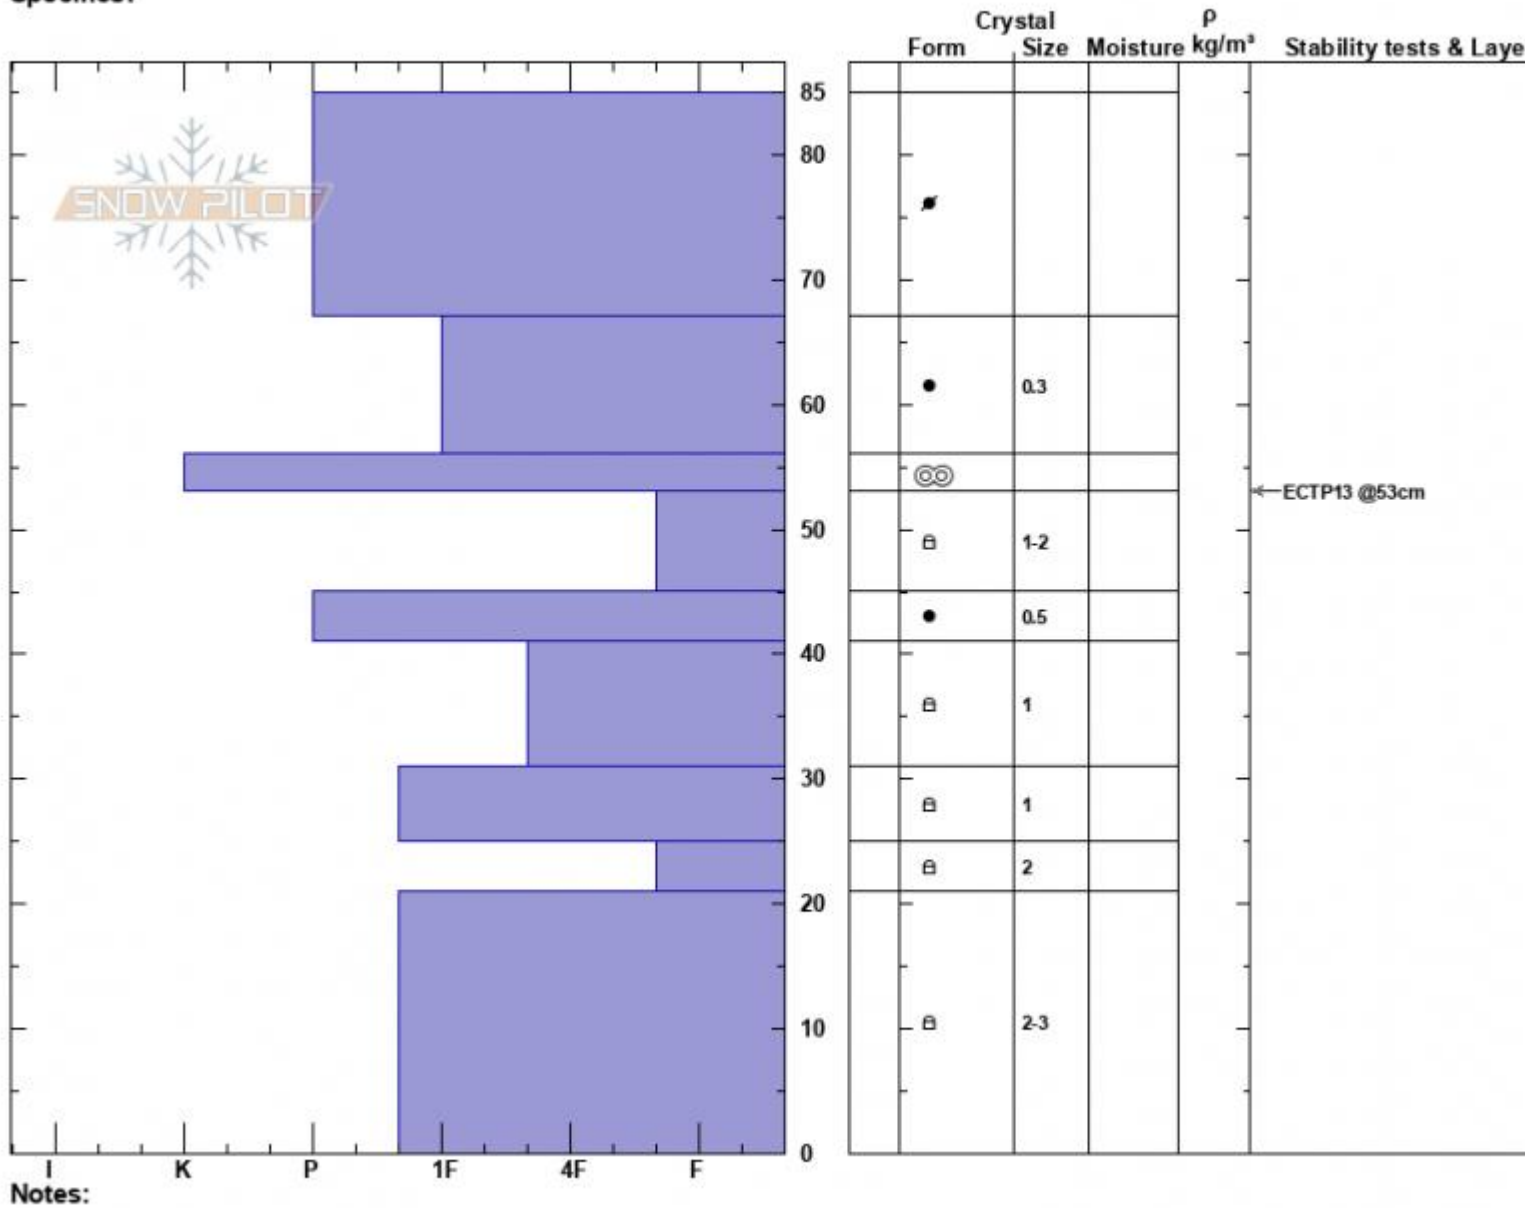

Saddle - Skyline
 Bridger Range
 MT
 Elevation: 9072 ft
 Aspect: 74°
 Specifics:

Haylee Darby
 12/14/2024 - 11:15am
 Co-ord: 45.79359N, -110.93564W
 Slope Angle: 32°
 Wind Loading: previous

Stability:
 Air Temperature: 0°C
 Sky Cover: BKN
 Precipitation: NO
 Wind: W Moderate

HS:85
 PF:30
 PS:1
 Layer Notes:

Advisory Region
 Bridger Range
 Longitude
 -110.94W
 Latitude
 45.79N
 Bridger Range, 2024-12-14