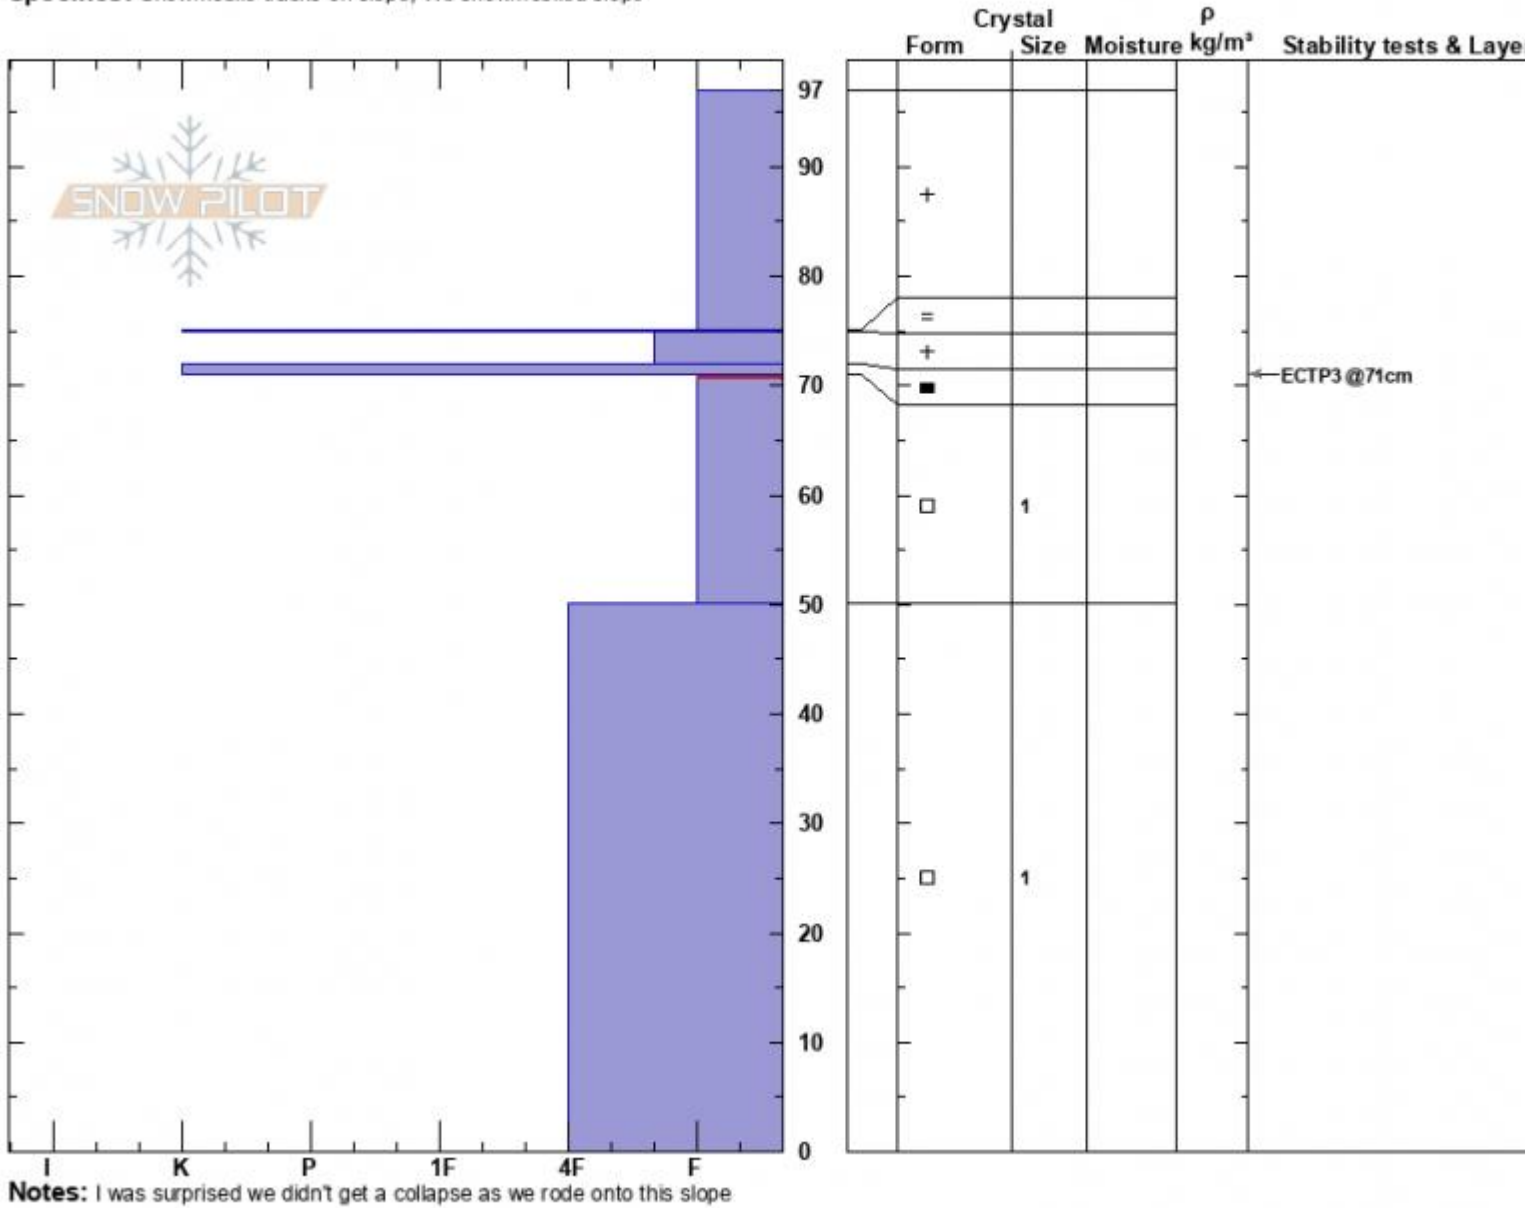

E Fk Upper Yale  
 Centennial Range  
 ID  
 Elevation: 8984 ft  
 Aspect: 73°  
 Specifics: Snowmobile tracks on slope; We snowmobiled slope

Mark Staples  
 12/17/2024 - 11:00am  
 Co-ord: 44.55312N, -111.44426W  
 Slope Angle: 26°  
 Wind Loading: no

Stability:  
 Air Temperature:  
 Sky Cover: CLR  
 Precipitation: NO  
 Wind:

HS:97  
 Layer Notes:  
 71-50cm: Problematic layer

Sawtelle E-facing slope profile at 9000 ft - 17 Dec 2024

Advisory Region  
 Island Park  
 Longitude  
 -111.46W  
 Latitude  
 44.55N