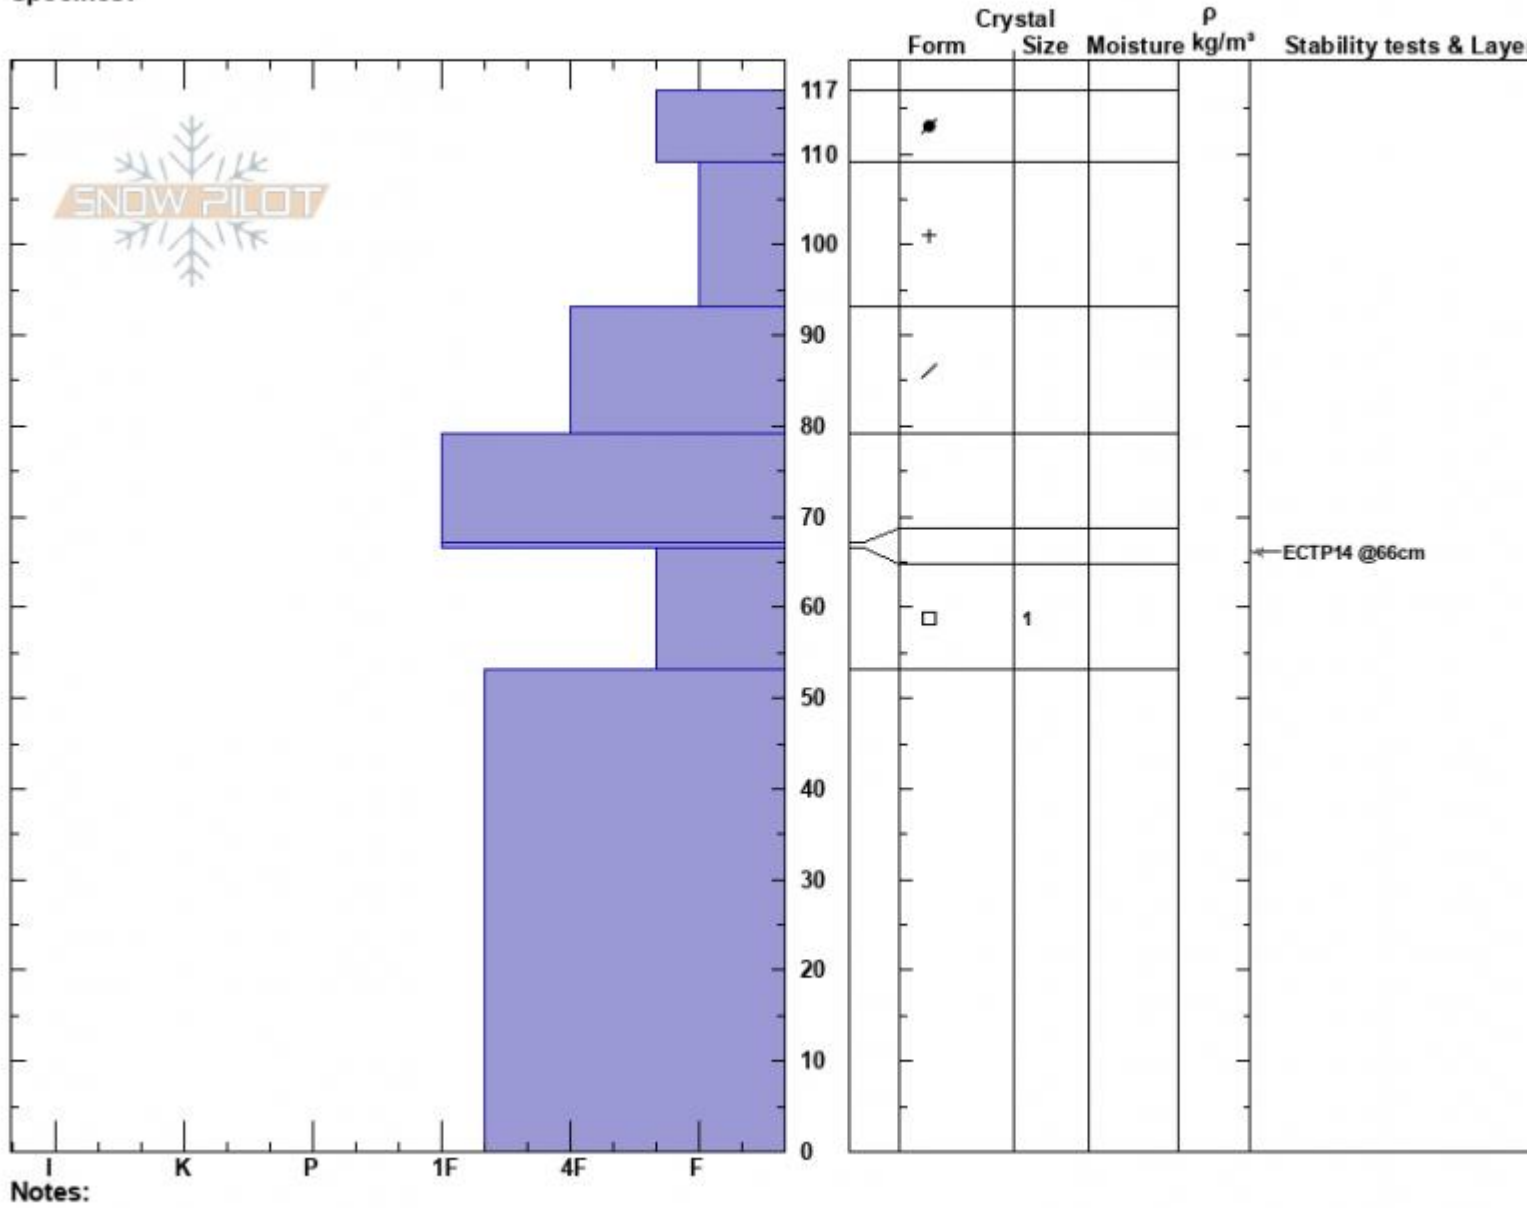

Middle Basin
 Madison Range-N
 MT
 Elevation: 9300 ft
 Aspect: 75°
 Specifics:

Ian Hoyer
 12/18/2024 - 12:00pm
 Co-ord: 45.32954N, -111.38143W
 Slope Angle: 31°
 Wind Loading: previous

Stability: Poor
 Air Temperature:
 Sky Cover: OVC
 Precipitation: S-1
 Wind: S Strong

HS:117
 PF:75
 PS:15
 Layer Notes:

Notes:
 Advisory Region
 Northern Madison
 Longitude
 -111.39W
 Latitude
 45.34N
 Northern Madison, 2024-12-18