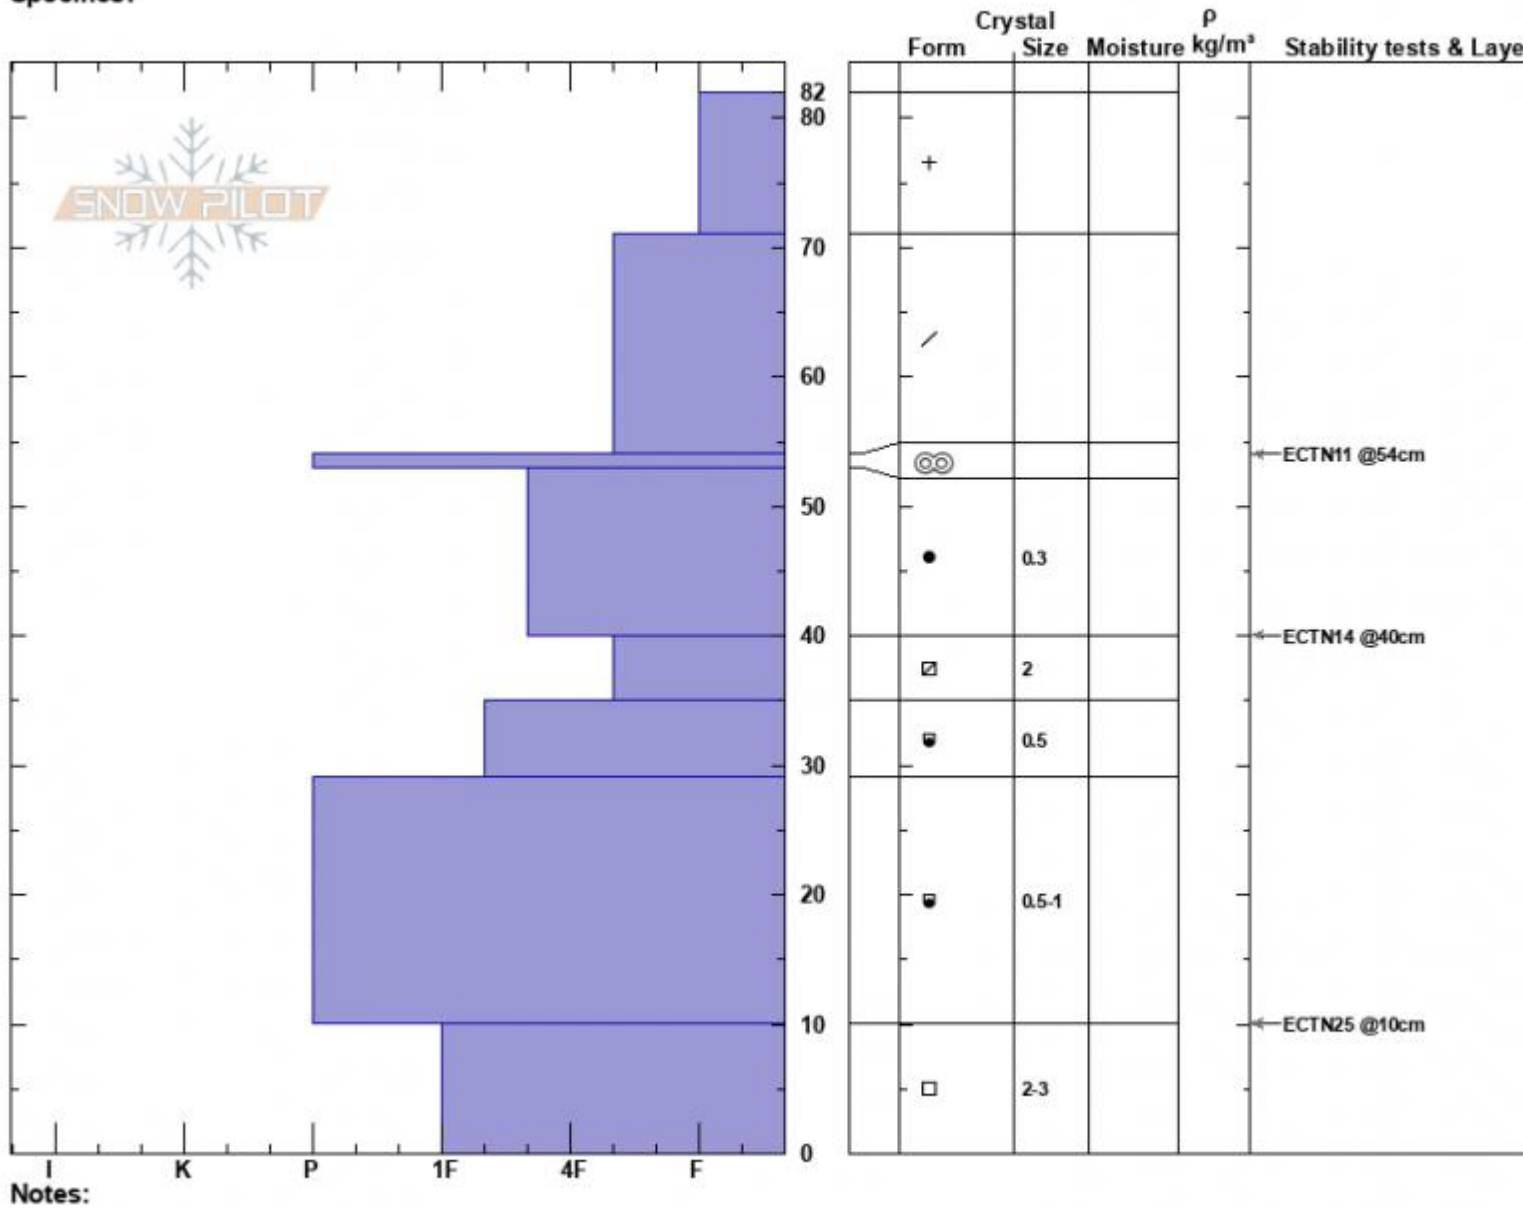

Henderson West  
 Cooke City  
 MT  
 Elevation: 9405 ft  
 Aspect: 277°  
 Specifics:

Haylee Darby  
 12/17/2024 - 10:00am  
 Co-ord: 45.04308N, -109.94364W  
 Slope Angle: 28°  
 Wind Loading: no

Stability:  
 Air Temperature: 0°C  
 Sky Cover: FEW  
 Precipitation: NO  
 Wind: NW Calm

HS:82  
 PF:55  
 PS:39  
 Layer Notes:

Notes:  
 Advisory Region  
 Cooke City  
 Longitude  
 -109.95W  
 Latitude  
 45.05N  
 Cooke City, 2024-12-17