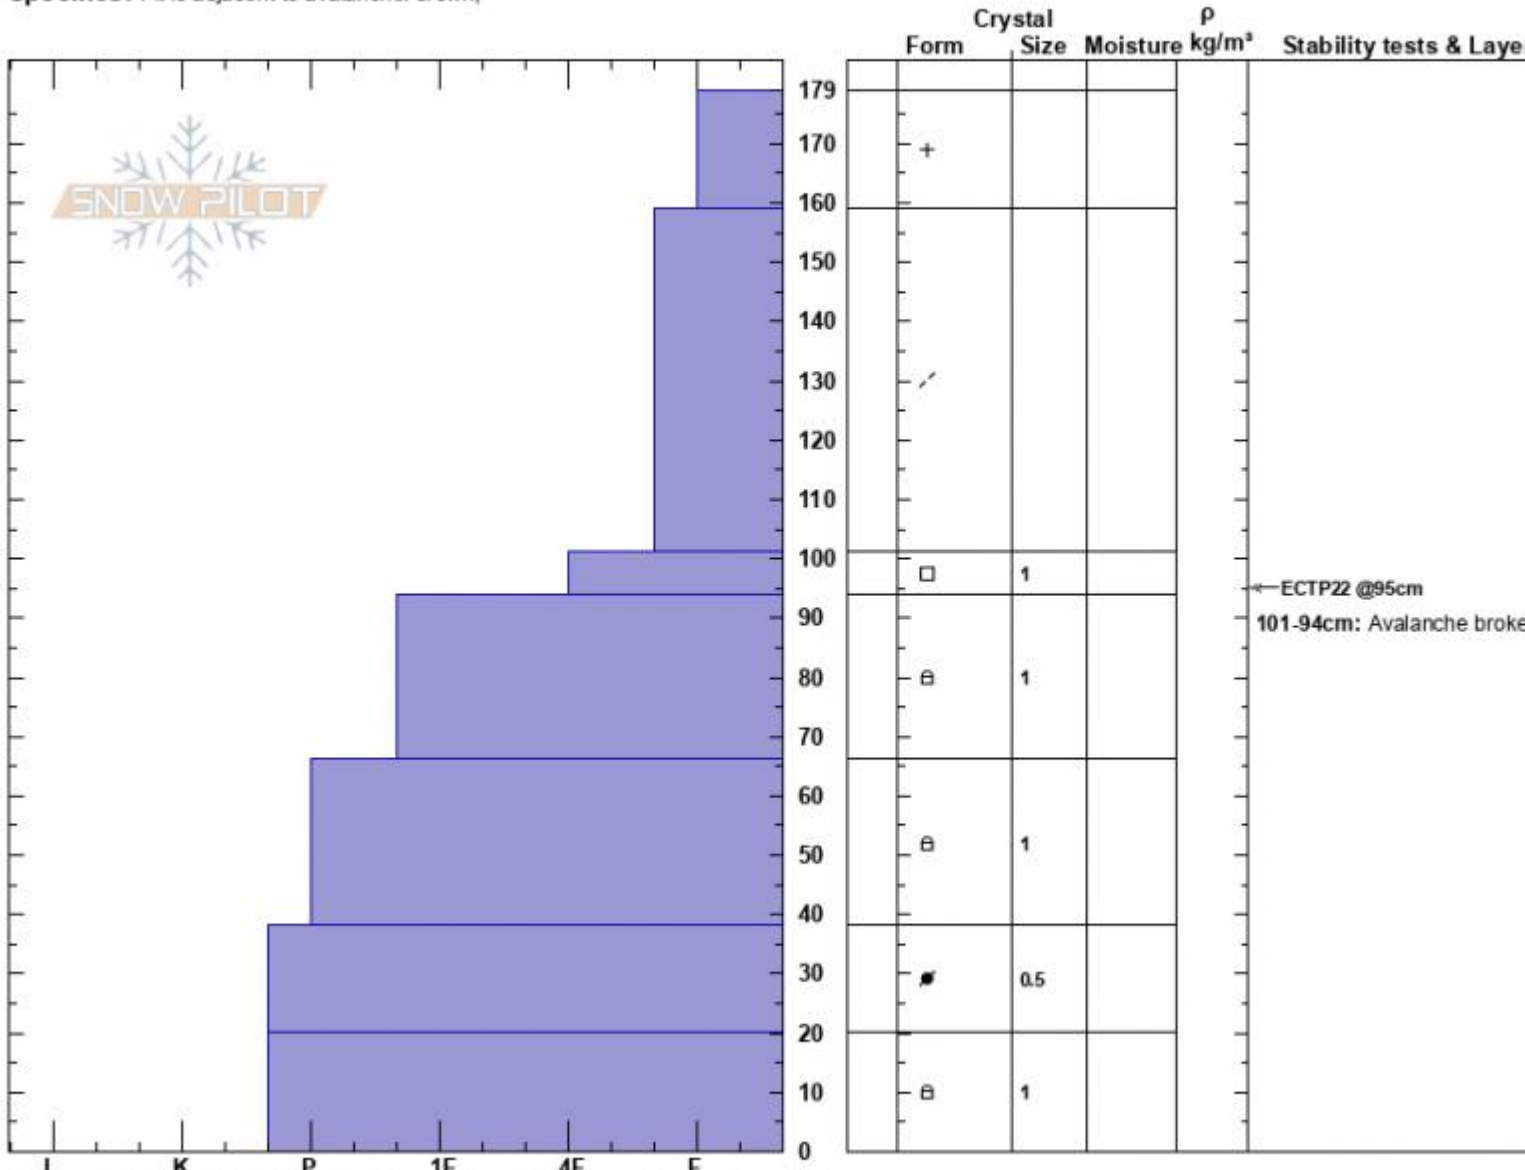

Henderson Crown ASr  
 Cooke City  
 MT  
 Elevation: 8997 ft  
 Aspect: 86°  
 Specifics: Pit is adjacent to avalanche: crown;

Haylee Darby  
 12/16/2024 - 12:45pm  
 Co-ord: 45.04595N, -109.92256W  
 Slope Angle: 38°  
 Wind Loading: yes

Stability:  
 Air Temperature: -7°C  
 Sky Cover: OVC  
 Precipitation: S2  
 Wind: W Light Breeze

HS:179    **Layer Notes:**  
 101-94cm: Avalanche broke here

Notes: SS-ASr-R3-D1-I, 100' wide, 50' vertical run. Skier remote triggered from 50' away.

Advisory Region  
 Cooke City  
 Longitude  
 -109.95W  
 Latitude  
 45.06N  
 Cooke City, 2024-12-16