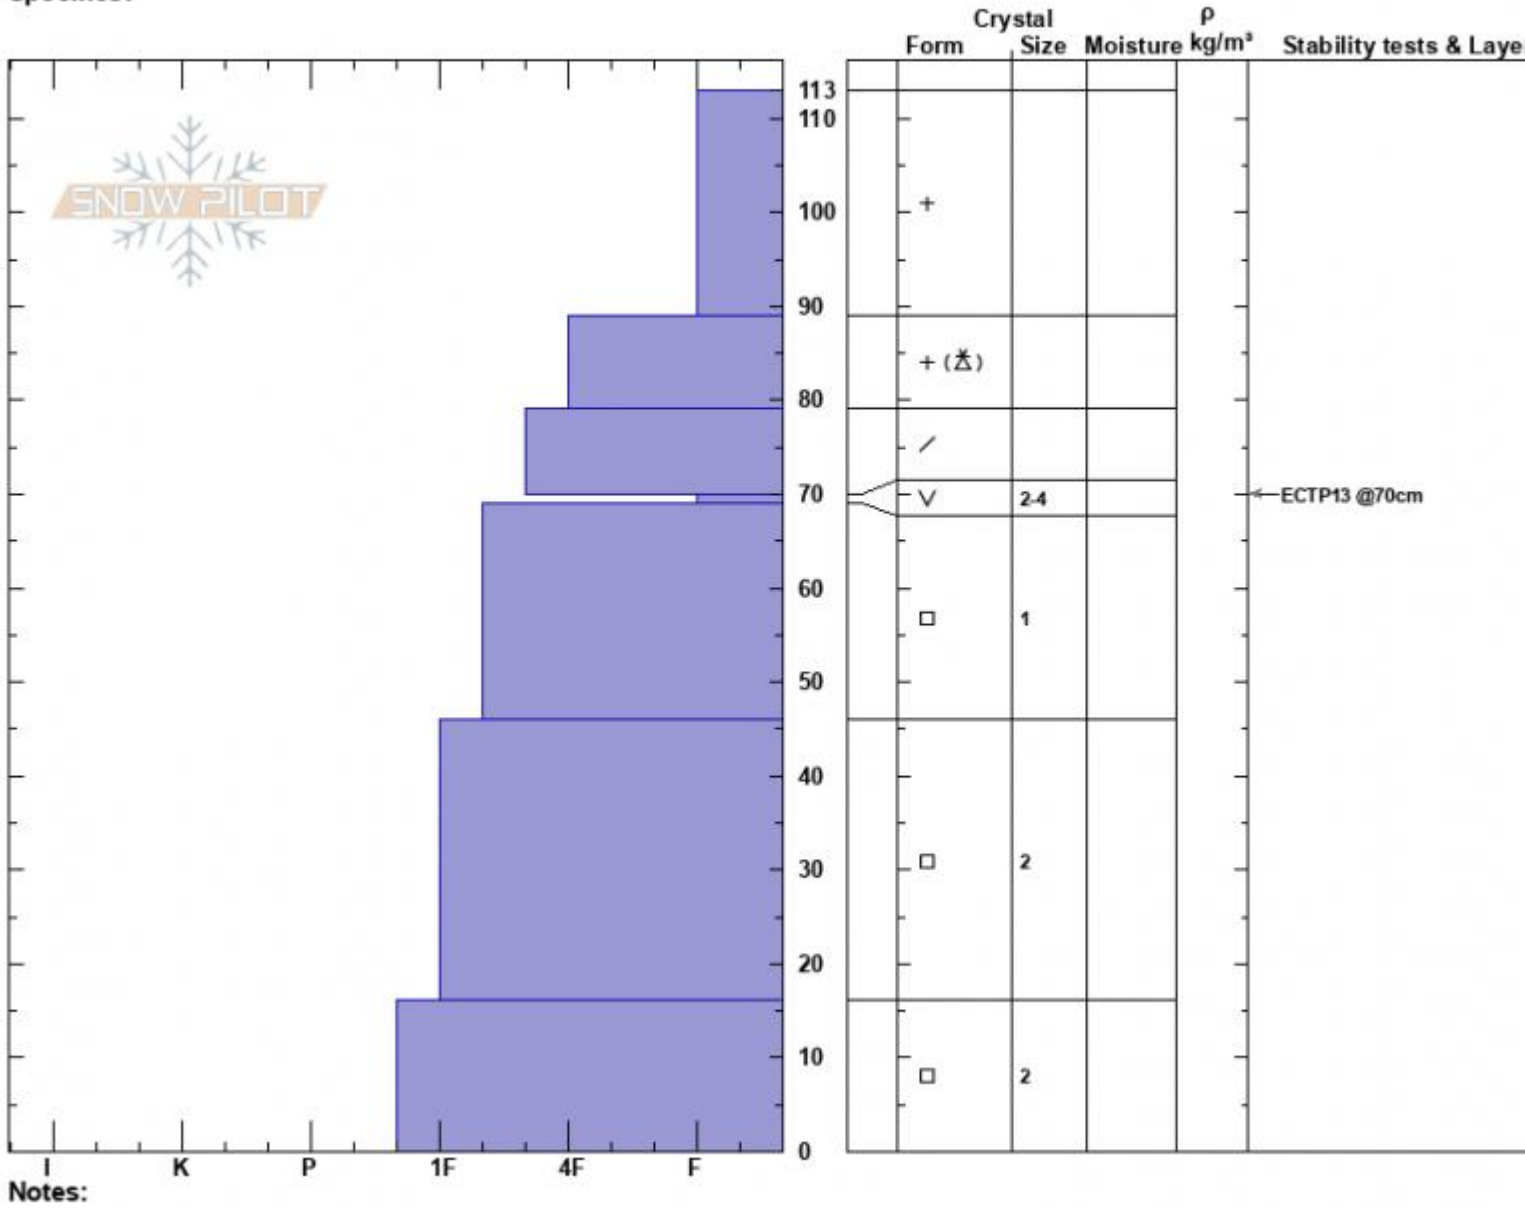

Almost Died
 Cooke City
 MT
 Elevation: 9420 ft
 Aspect: 12°
 Specifics:

Haylee Darby
 12/16/2024 - 2:44pm
 Co-ord: 45.04994N, -109.92896W
 Slope Angle: 25°
 Wind Loading:

Stability:
 Air Temperature: -7°C
 Sky Cover: OVC
 Precipitation: S1
 Wind: W Calm

HS:113 Layer Notes:

Advisory Region
 Cooke City
 Longitude
 -109.95W
 Latitude
 45.06N
 Cooke City, 2024-12-16