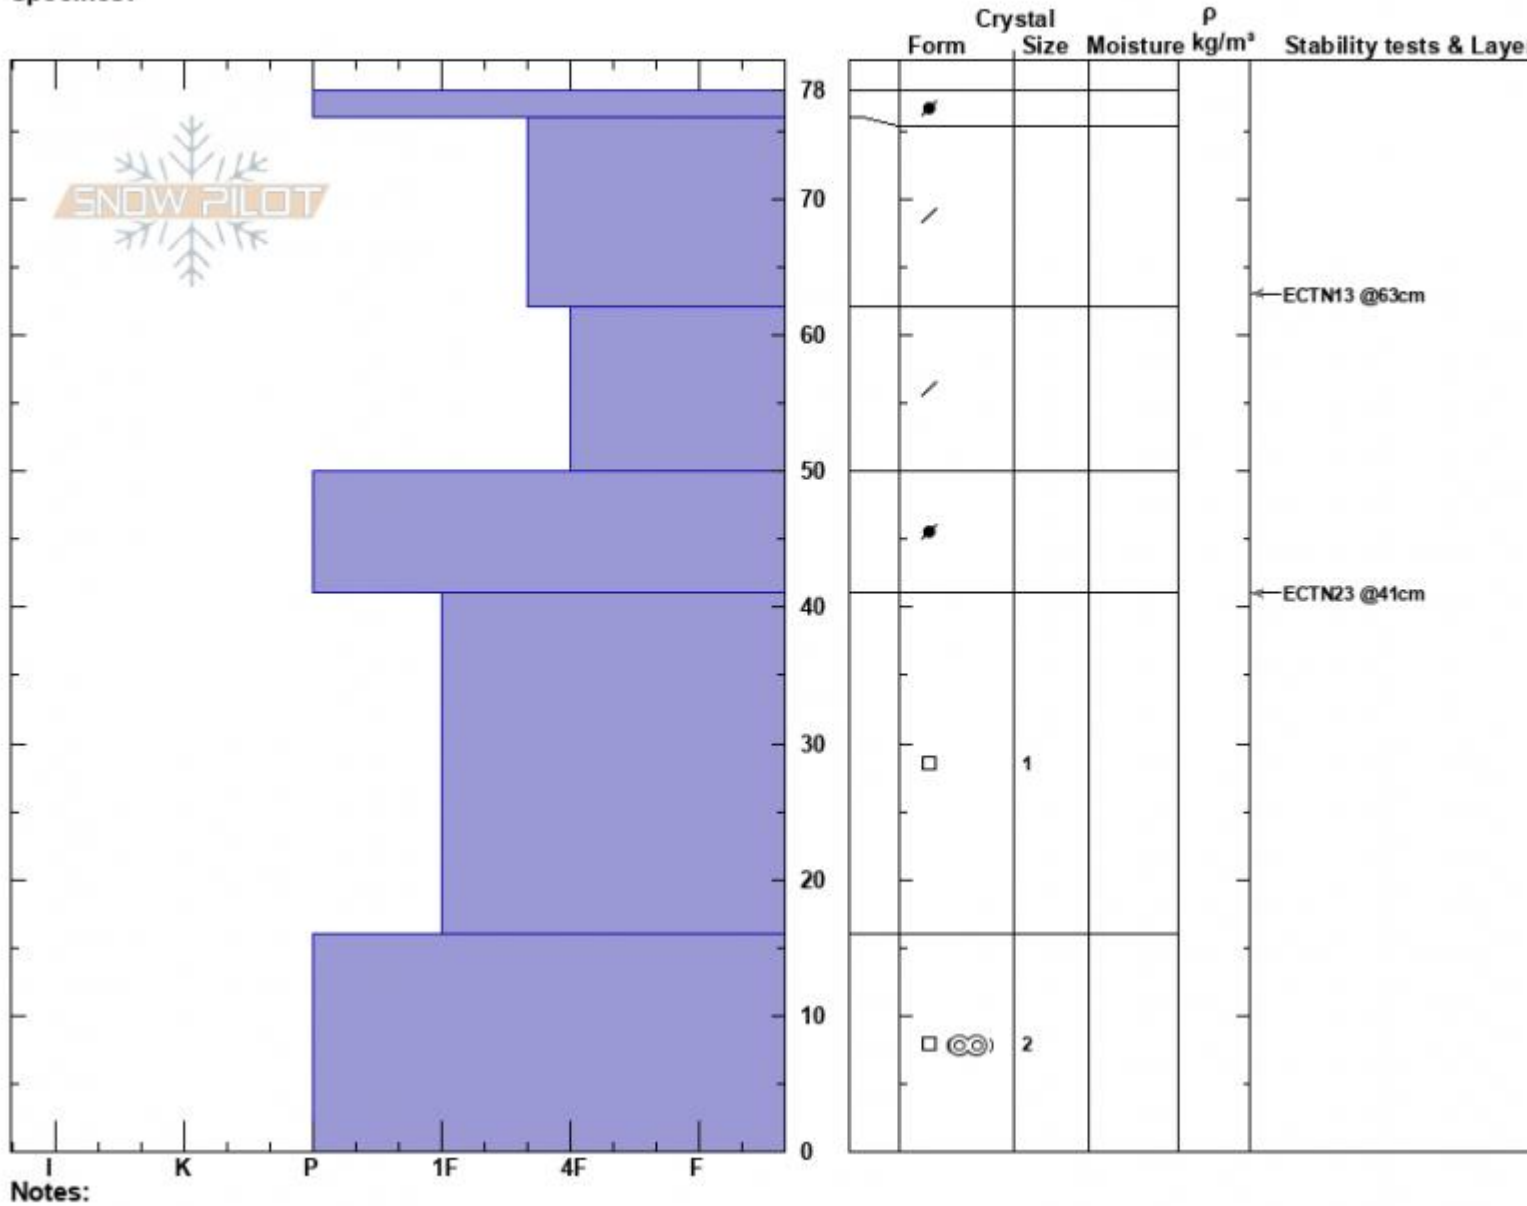

The Throne Lower EFace
 Bridger Range
 MT
 Elevation: 7943 ft
 Aspect: 59°
 Specifics:

Haylee Darby
 12/19/2024 - 12:00pm
 Co-ord: 45.88471N, -110.94926W
 Slope Angle: 34°
 Wind Loading:

Stability:
 Air Temperature: 1°C
 Sky Cover: FEW
 Precipitation: NO
 Wind: W Light Breeze

HS:78
 PF:35

Layer Notes:

Advisory Region
 Bridger Range
 Longitude
 -110.95W
 Latitude
 45.88N
 Bridger Range, 2024-12-19