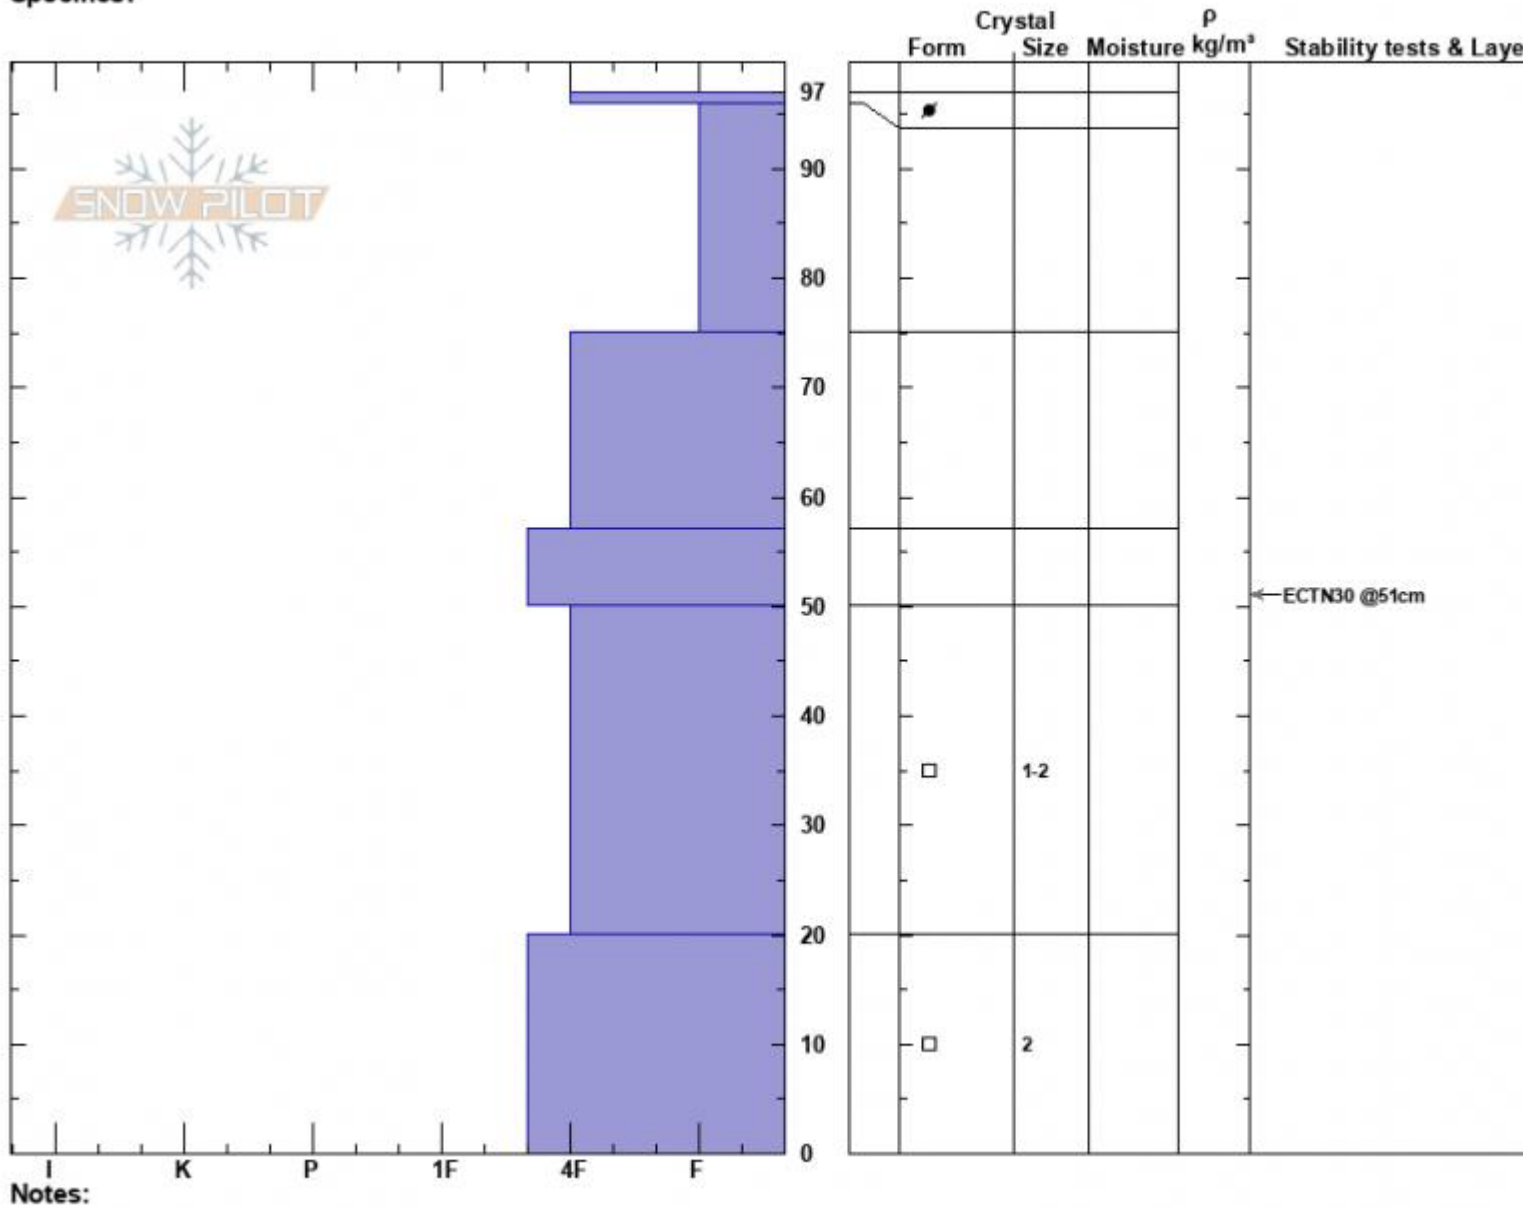

The Throne East Face  
 Bridger Range  
 MT  
 Elevation: 8133 ft  
 Aspect: 80°  
 Specifics:

Haylee Darby  
 12/19/2024 - 12:40pm  
 Co-ord: 45.88359N, -110.95069W  
 Slope Angle: 30°  
 Wind Loading:

Stability:  
 Air Temperature: 1°C  
 Sky Cover: FEW  
 Precipitation: NO  
 Wind: W Light Breeze

HS:97  
 PF:85  
 Layer Notes:

Advisory Region  
 Bridger Range  
 Longitude  
 -110.95W  
 Latitude  
 45.88N  
 Bridger Range, 2024-12-19