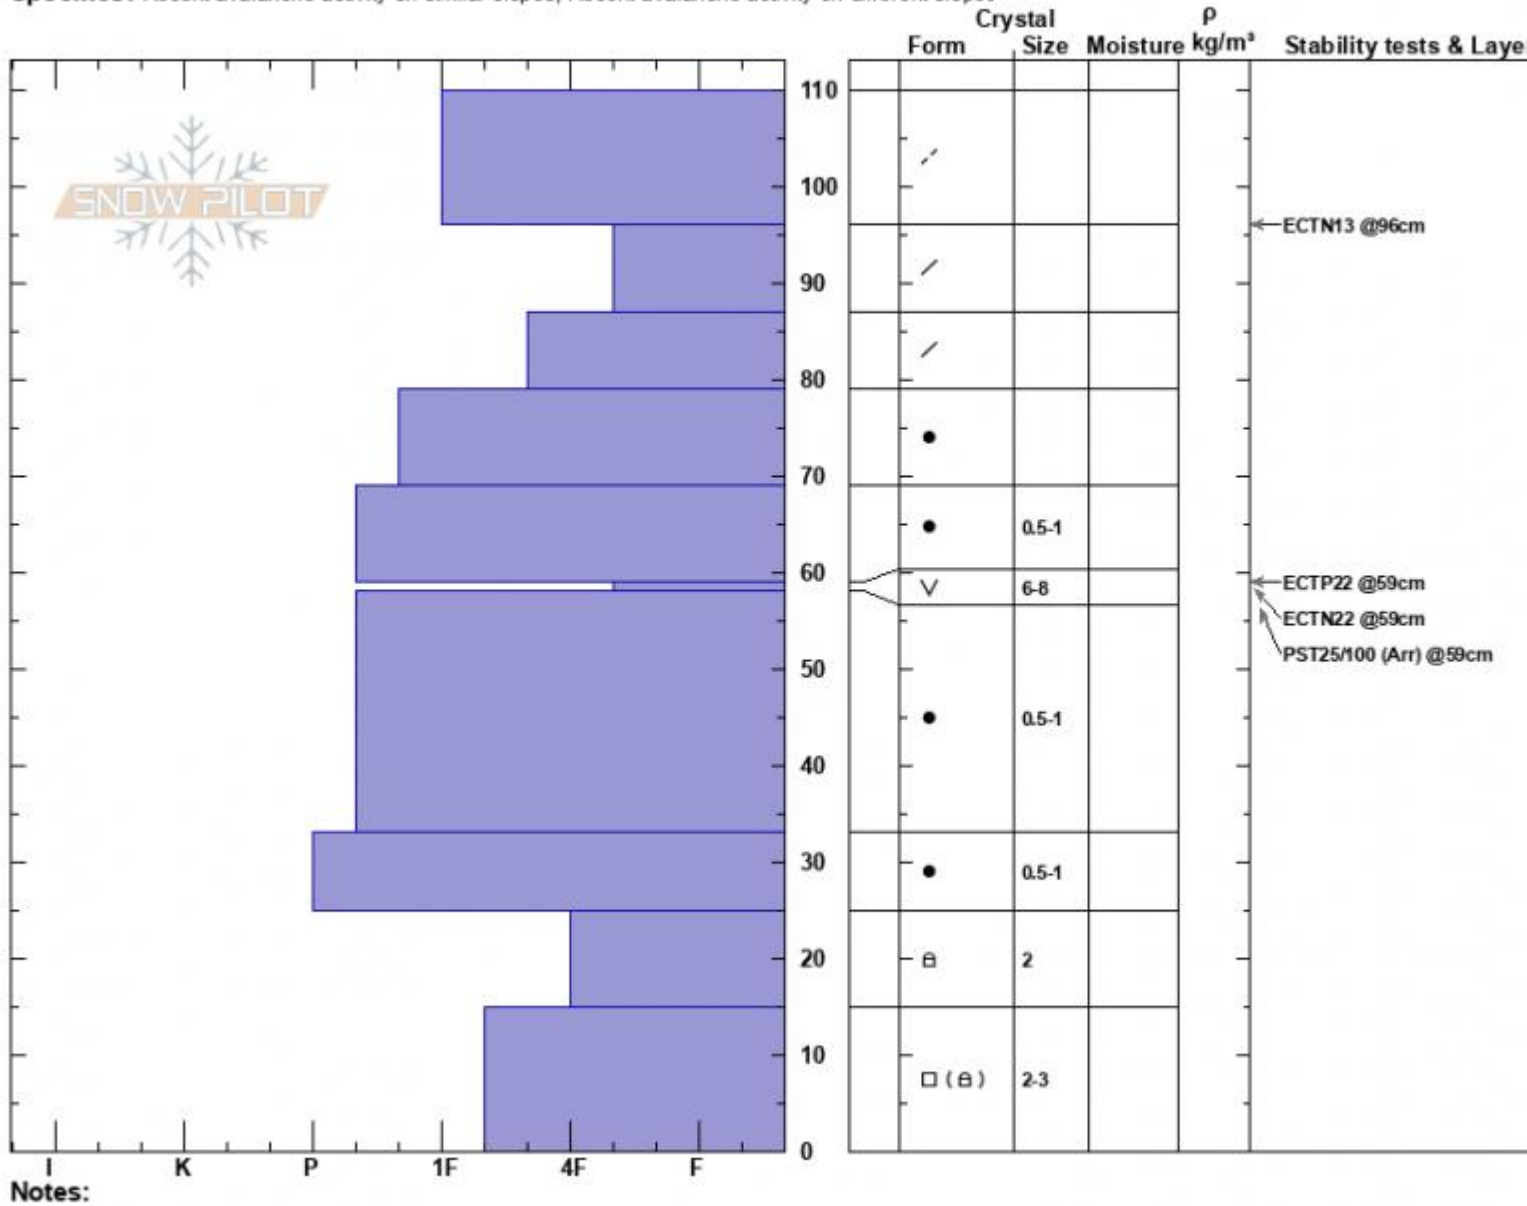

Robs Knob
 Cooke City
 MT
 Elevation: 9562 ft
 Aspect: 23°
 Specifics: Recent avalanche activity on similar slopes; Recent avalanche activity on different slopes

Alex Marienthal
 12/20/2024 - 2:20pm
 Co-ord: 45.06775N, -109.95294W
 Slope Angle: 15°
 Wind Loading: previous

Stability: Poor
 Air Temperature:
 Sky Cover: FEW
 Precipitation: NO
 Wind: SW Light Breeze

HS:110 **Layer Notes:**
 59-58cm: Problematic layer

Advisory Region
 Cooke City
 Longitude
 -109.96W
 Latitude
 45.07N
 Cooke City, 2024-12-20