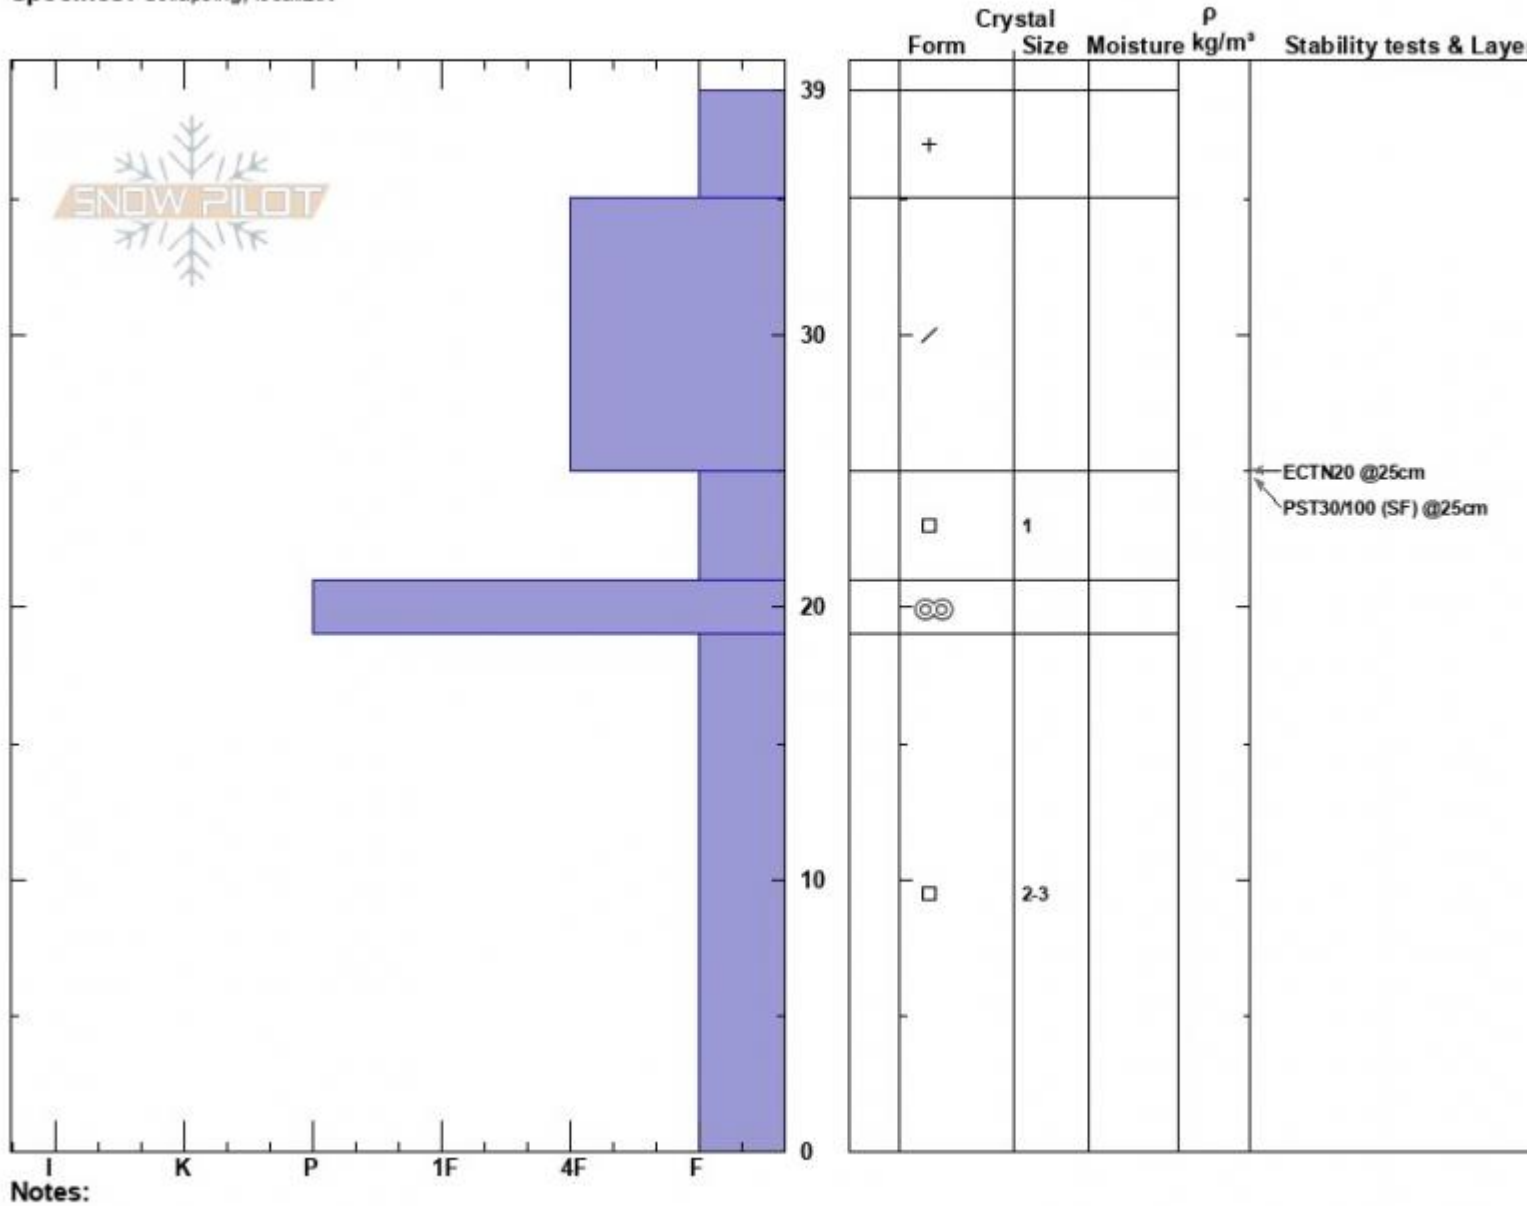

Bacon Rind South
 Madison Range-S
 MT
 Elevation: 8630 ft
 Aspect: 140°
 Specifics: Collapsing, localizer

Haylee Darby
 12/23/2024 - 11:15am
 Co-ord: 44.96911N, -111.09446W
 Slope Angle: 24°
 Wind Loading: no

Stability:
 Air Temperature: -2°C
 Sky Cover: OVC
 Precipitation: S-1
 Wind: SW Calm

HS:39
 PF:35
 Layer Notes:

Advisory Region
 Southern Madison
 Longitude
 -111.10W
 Latitude
 44.96N
 Southern Madison, 2024-12-23