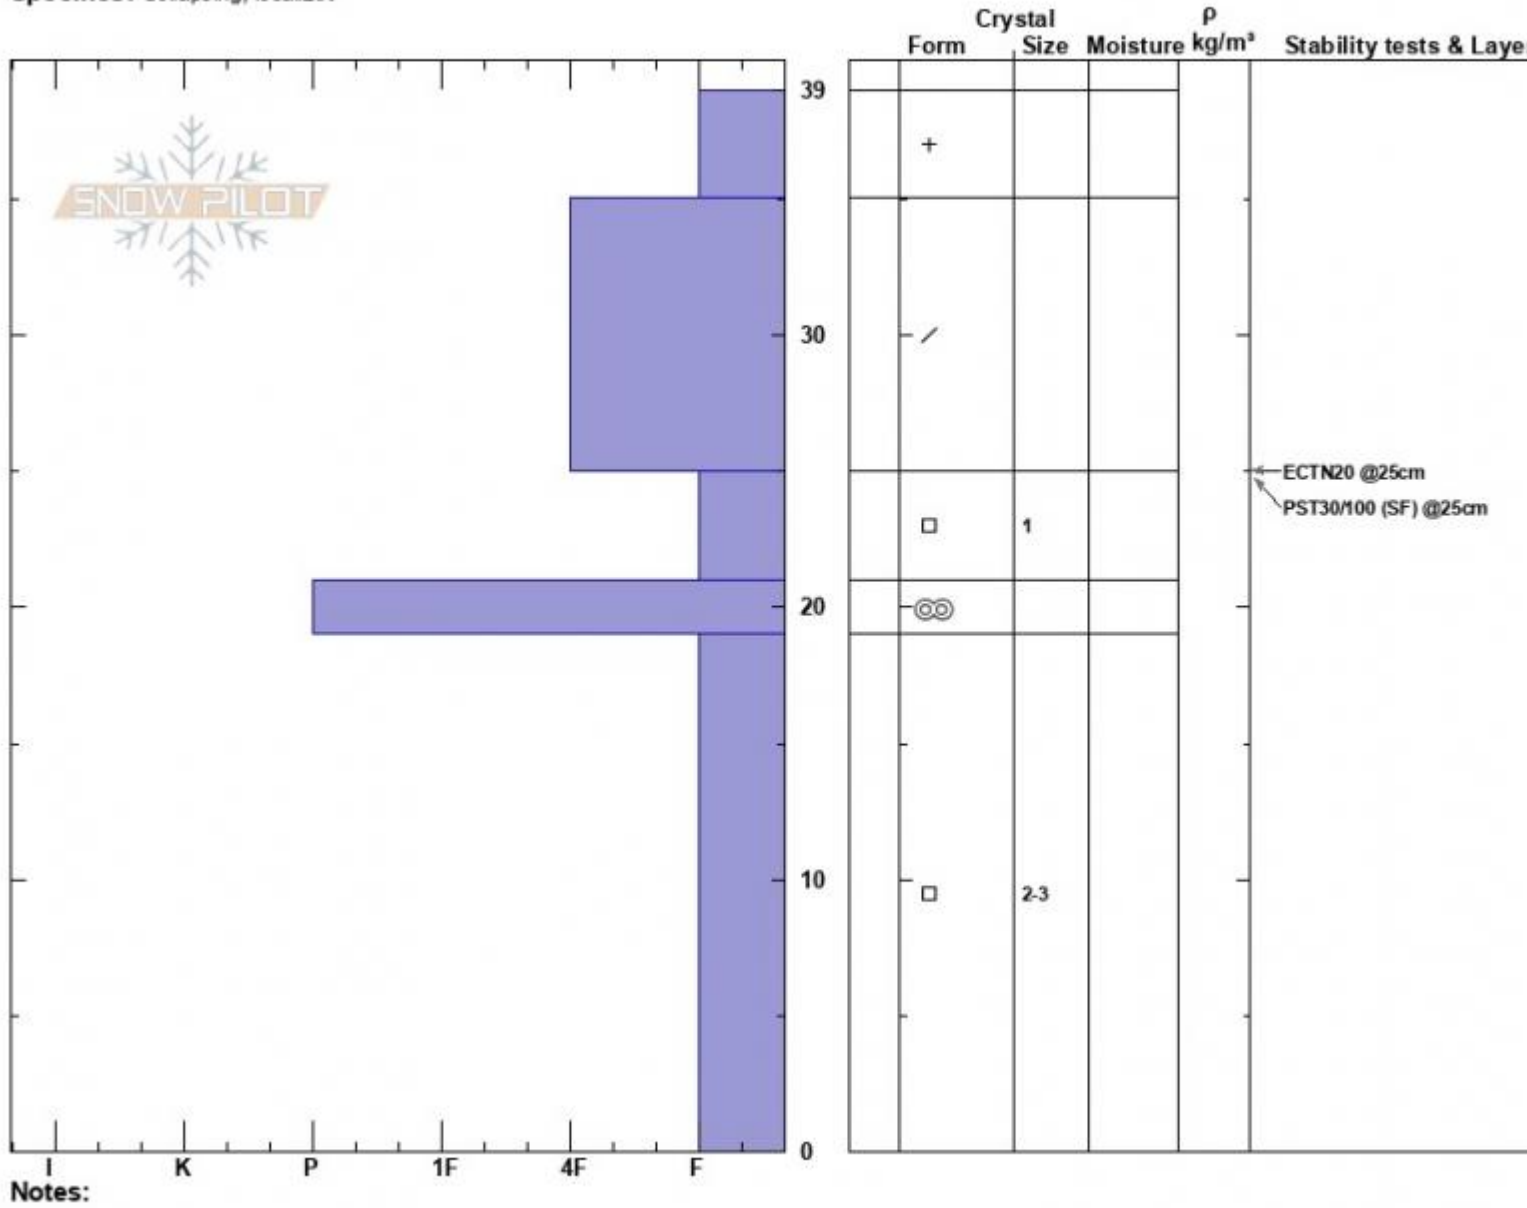

Bacon Rind South  
 Madison Range-S  
 MT  
 Elevation: 8630 ft  
 Aspect: 140°  
 Specifics: Collapsing, localizer

Haylee Darby  
 12/23/2024 - 11:15am  
 Co-ord: 44.96911N, -111.09446W  
 Slope Angle: 24°  
 Wind Loading: no

Stability:  
 Air Temperature: -2°C  
 Sky Cover: OVC  
 Precipitation: S-1  
 Wind: SW Calm

HS:39  
 PF:35  
 Layer Notes:

Notes:  
 Advisory Region  
 Southern Madison  
 Longitude  
 -111.10W  
 Latitude  
 44.96N  
 Southern Madison, 2024-12-23