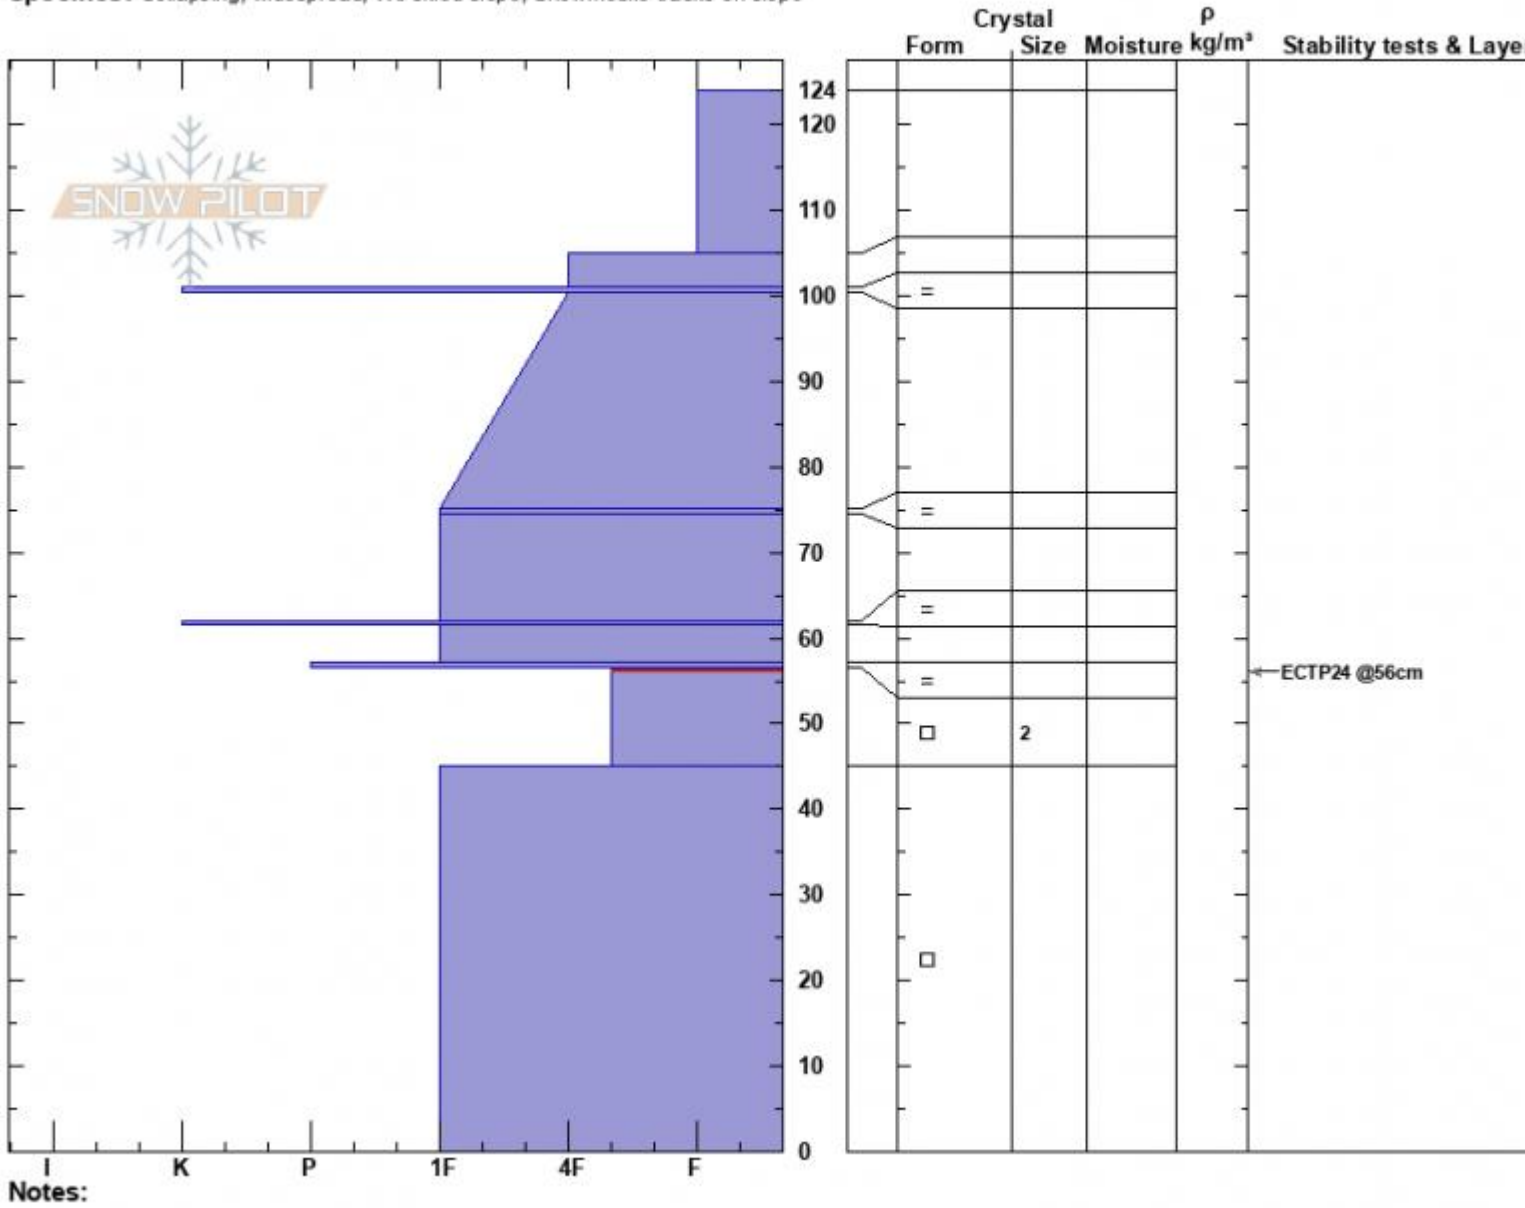

Sawtell Switchback E  
 Centennial Range  
 ID  
 Elevation: 9000 ft  
 Aspect: 90°  
 Specifics: Collapsing, widespread; We skied slope; Snowmobile tracks on slope

Ian Hoyer  
 12/31/2024 - 11:30am  
 Co-ord: 44.55302N, -111.44415W  
 Slope Angle: 27°  
 Wind Loading: previous

Stability: Poor  
 Air Temperature:  
 Sky Cover: BKN  
 Precipitation: NO  
 Wind: Calm

HS:124  
 PF:50 56.5-45cm: Problematic layer  
 PS: 20

Sawtelle Peak E-facing Profile at 9000 ft - 31 Dec 2024

Advisory Region  
 Island Park  
 Longitude  
 -111.44W  
 Latitude  
 44.56N