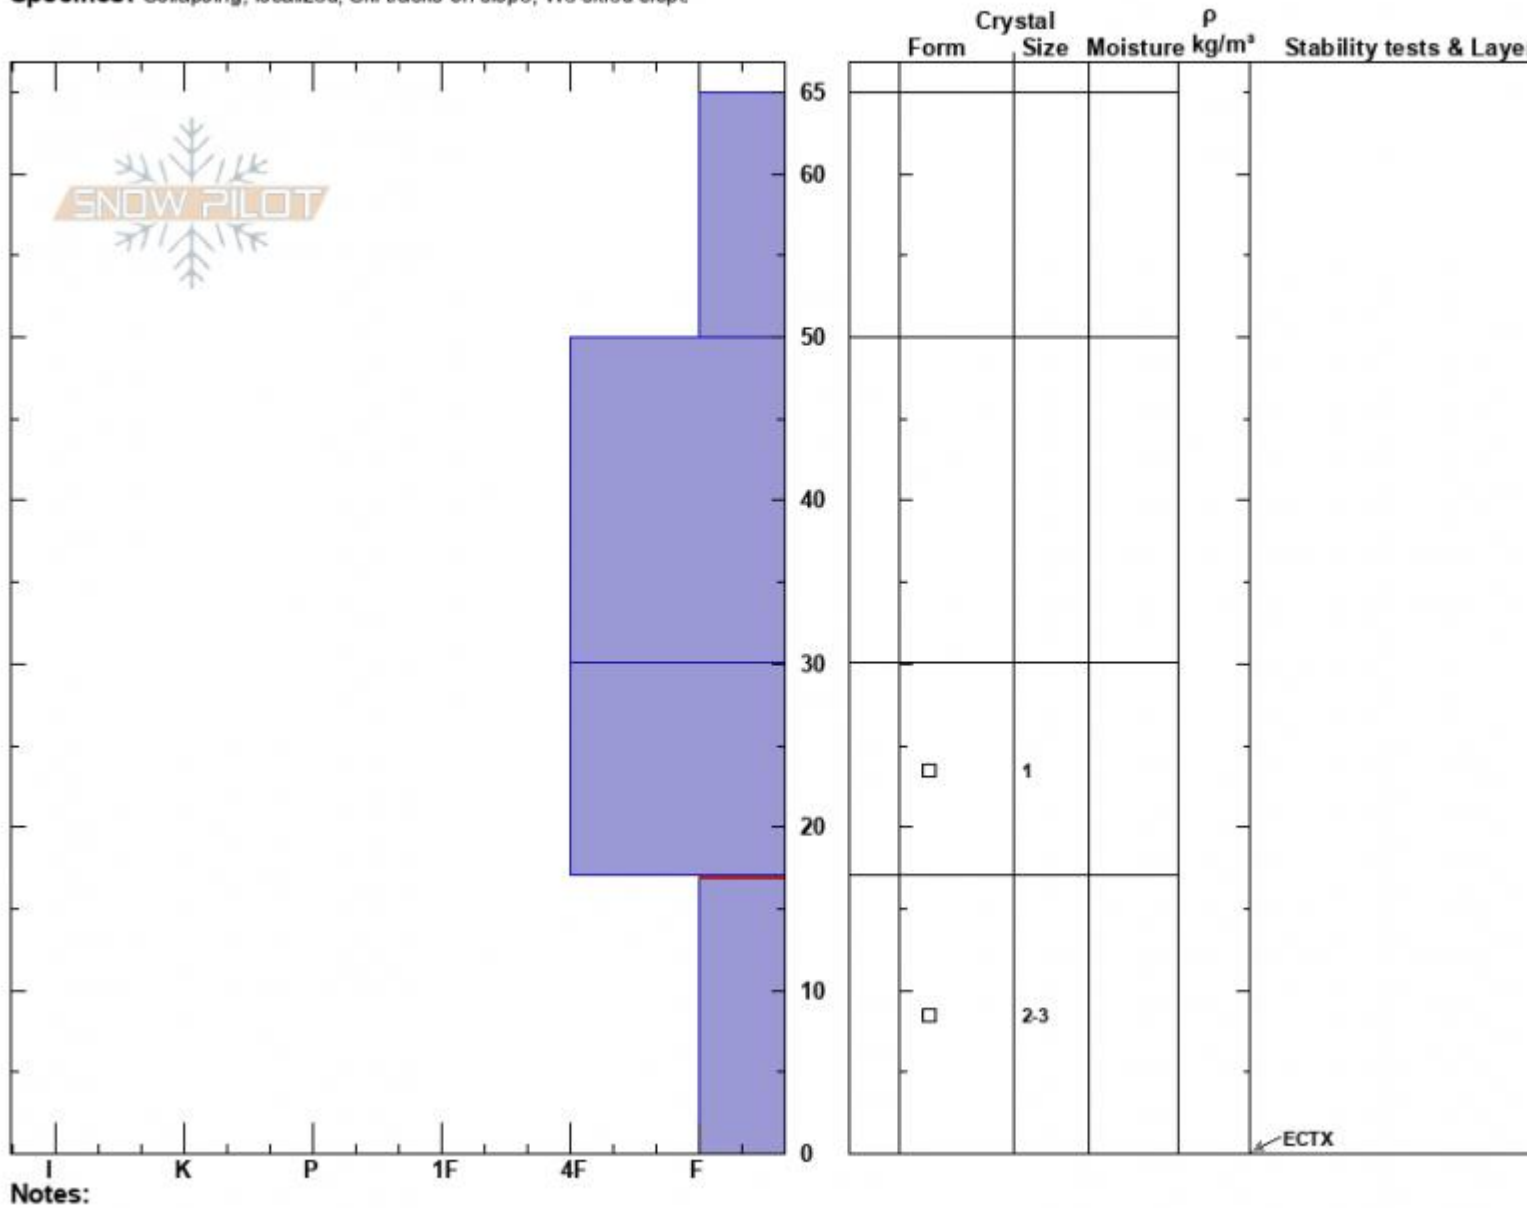

Trapper Creek Upper
 Lionhead Range
 MT
 Elevation: 9000 ft
 Aspect: 130°
 Specifics: Collapsing, localized; Ski tracks on slope; We skied slope

Ian Hoyer
 01/01/2025 - 1:00pm
 Co-ord: 44.83930N, -111.34355W
 Slope Angle: 20°
 Wind Loading: no

Stability: Poor
 Air Temperature:
 Sky Cover: OVC
 Precipitation: S-1
 Wind: Calm

HS:65
 PF:65
 PS:20
 Layer Notes:
 17.0cm: Problematic layer

Trapper Creek Upper Profile - 1 Jan 2025

Advisory Region
 Lionhead Range
 Longitude
 -111.34W
 Latitude
 44.84N