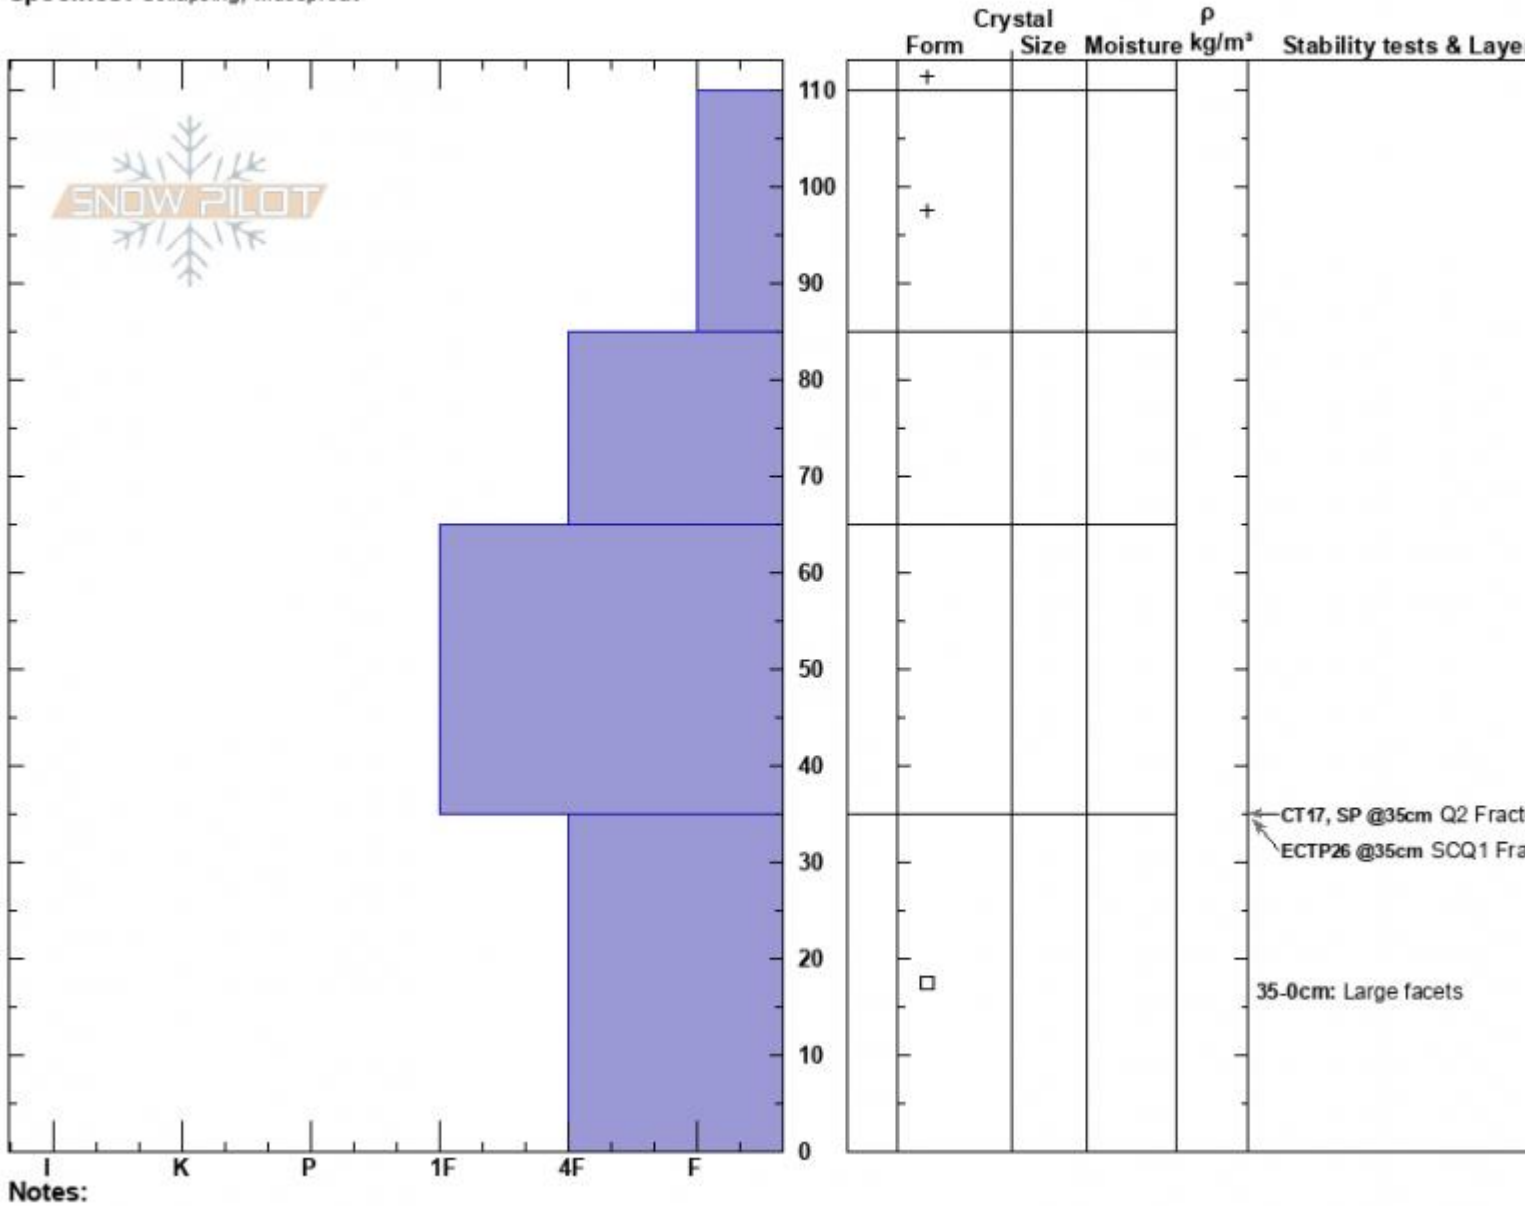

Sheep Creek  
 Lionhead Range  
 MT  
 Elevation: 7652 ft  
 Aspect: E  
 Specifics: Collapsing, widespreac

Connor Culver  
 01/11/2025 - 1:00pm  
 Co-ord: 44.79968N, -111.39103W  
 Slope Angle: 15°  
 Wind Loading:

Stability: Poor  
 Air Temperature: 20°F  
 Sky Cover: SCT  
 Precipitation: NO  
 Wind: W Light Breeze

HS:110 **Layer Notes:**  
 35-0cm: Large facets  
 35-0cm: Problematic layer

Advisory Region  
 Lionhead Range  
 Longitude  
 -111.39W  
 Latitude  
 44.80N  
 Lionhead Range, 2025-01-12