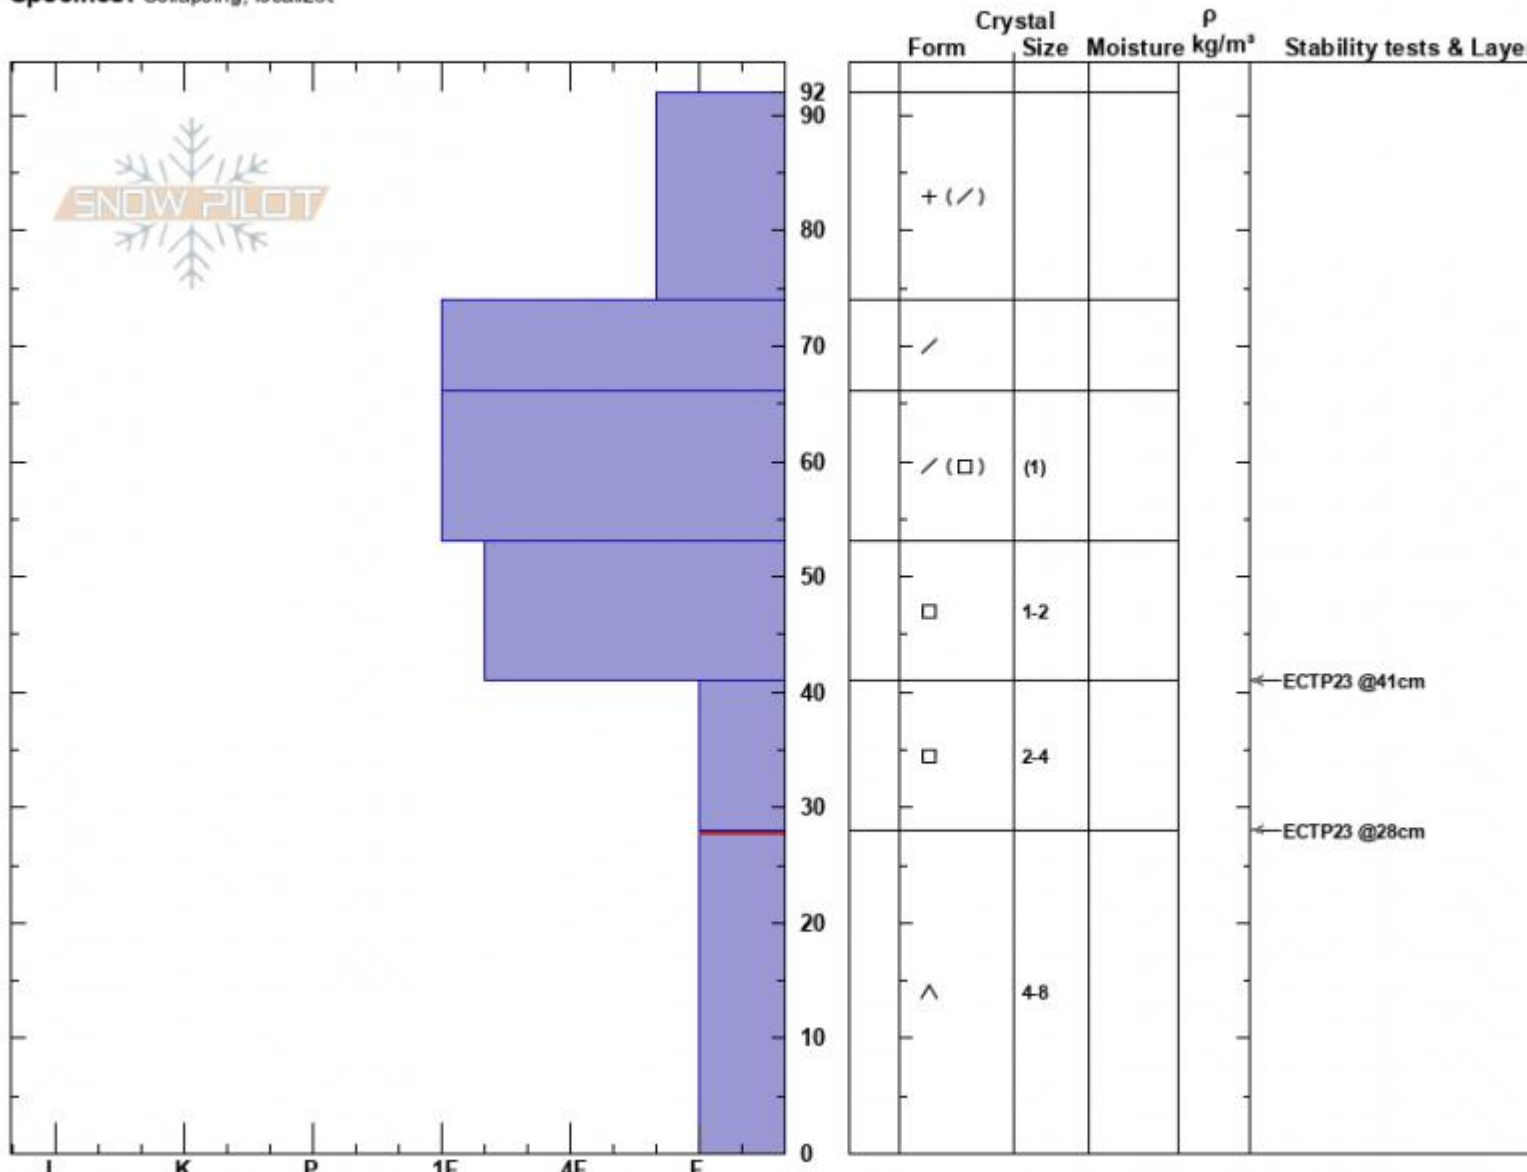

Below Airplane
 Lionhead Range
 MT
 Elevation: 8625 ft
 Aspect: 95°
 Specifics: Collapsing, localizer

Dave Zinn
 01/12/2025 - 12:45pm
 Co-ord: 44.72637N, -111.31537W
 Slope Angle: 18°
 Wind Loading: no

Stability: Poor
 Air Temperature:
 Sky Cover: FEW
 Precipitation: NO
 Wind: Calm

HS:92
 PF:75
 Layer Notes:
 28-0cm: Problematic layer

Notes: After digging this profile, we triggered a large collapse when returning to our sleds. The steep slope below did not avalanche with the collapse.

Advisory Region
 Lionhead Range
 Longitude
 -111.32W
 Latitude
 44.73N
 Lionhead Range, 2025-01-12